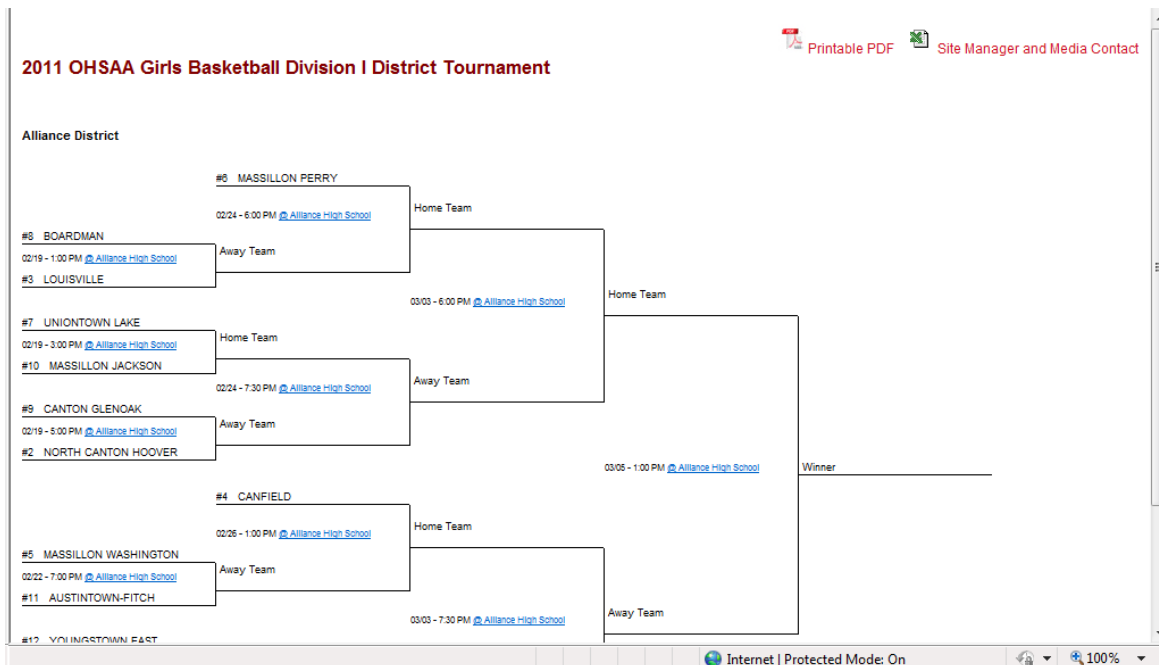

Bracket Views

Once inside a bracket, the schools, dates, locations and scores are shown. The number in front of the school name is the school's district seed. The score will appear after the school name. Clicking on the site location opens a new window with Google Maps, which allows the user to get directions to that site. The links in the upper right hand corner allow a user to view the bracket in a printable form or see the site manager and media manager contact information.