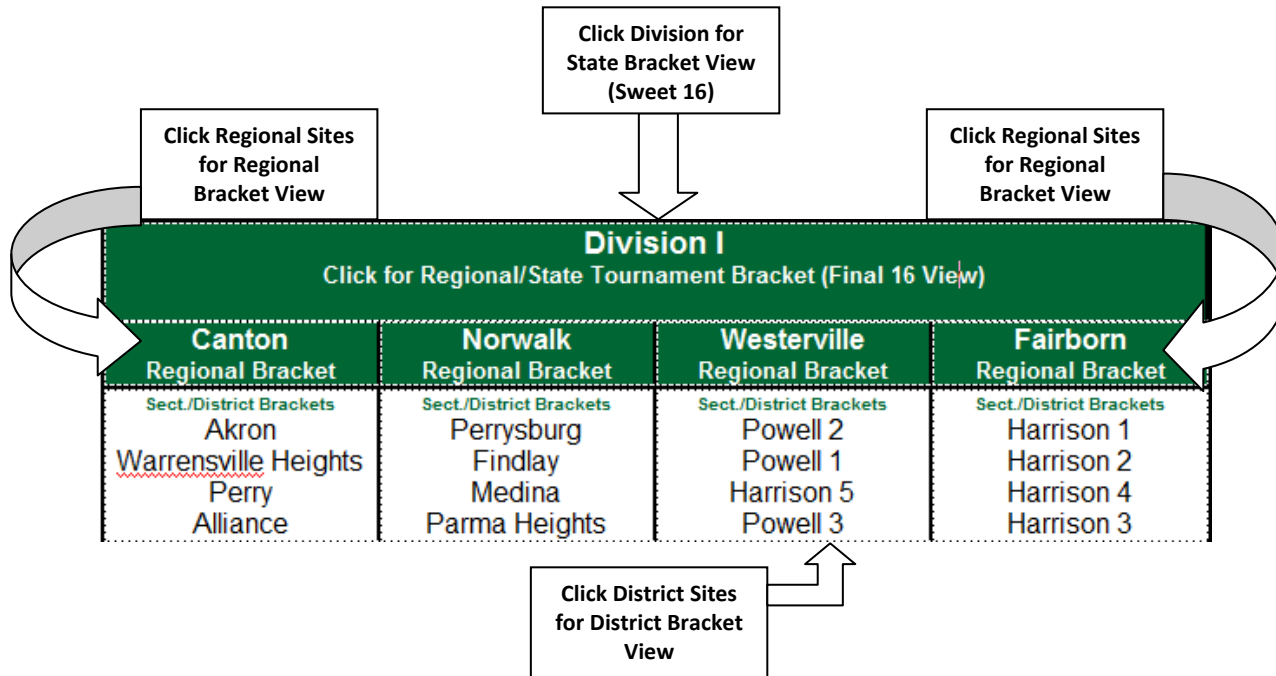

-**Directions** – displays regional site addresses and directions

-**Tickets** – displays ticket information and pricing

-**Media** – displays media information and procedures for obtaining state tournament credentials (note: credential requests for sectional, district and regional games go directly to the site manager)

-**Past Tournament Results** – displays results and brackets from OHSAA archives

-**Basketball Home** – returns user to main basketball home page

How to Navigate Inside the Brackets

Brackets can be viewed in one of three ways: district view, regional view or state view.

- District View – shows the selected district bracket
- Regional View – shows the selected regional bracket including the four districts feeding into it
- State View – shows the selected state bracket including the four regionals feeding into it

Bracket Views

Once inside a bracket, the schools, dates, locations and scores are shown. The number in front of the school name is the school's district seed. The score will appear after the school name. Clicking on the site location opens a new window with Google Maps, which allows the user to get directions to that site. The links in the upper right hand corner allow a user to view the bracket in a printable form or see the site manager and media manager contact information.