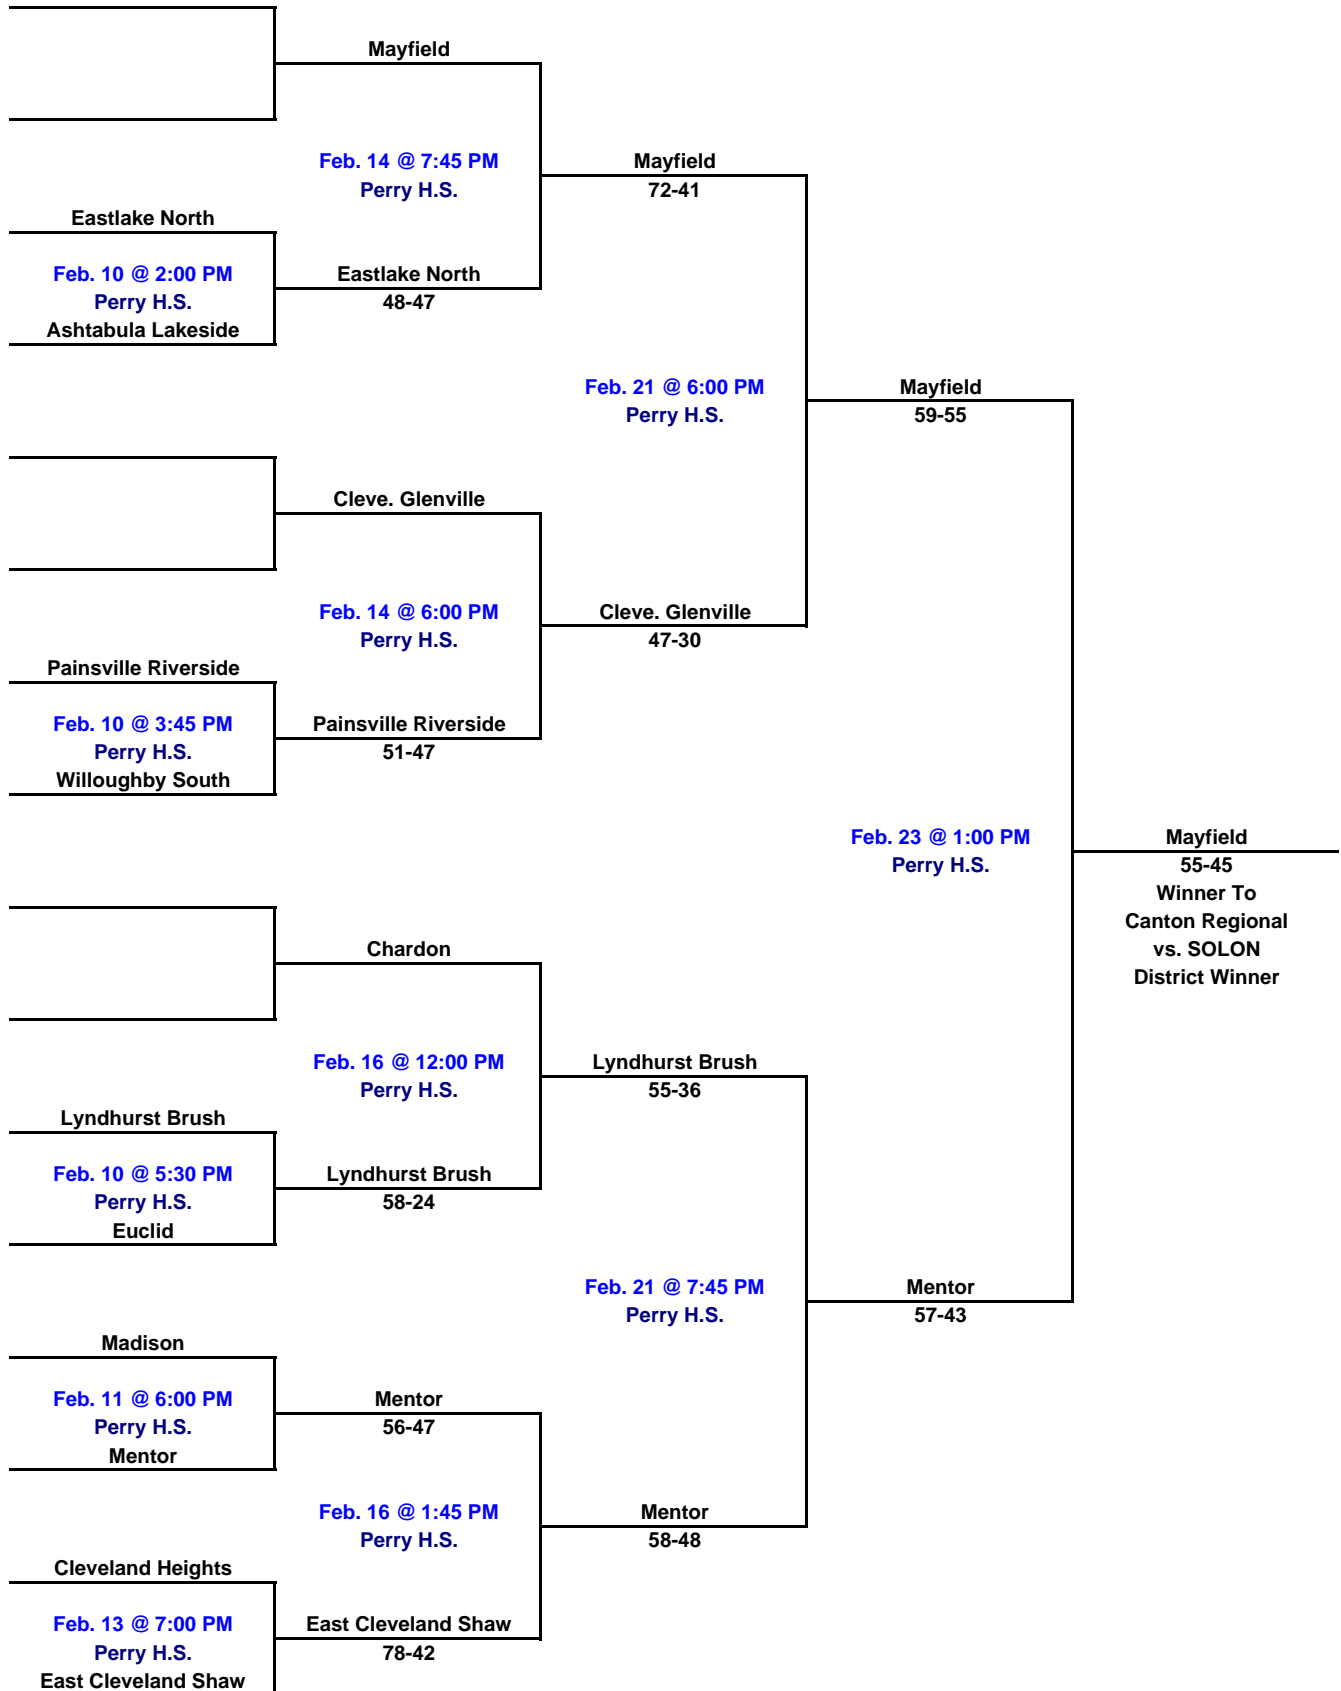

2008 OHSAA Girls Championship

DIVISION I - PERRY DISTRICT

Contest dates and time are subject to change. Please call the tournament site to verify any changes.
Number following school name indicates final Associated Press state ranking.
Last Updated @ 10:15 AM on 3/3/2008 by Bruce Gerber