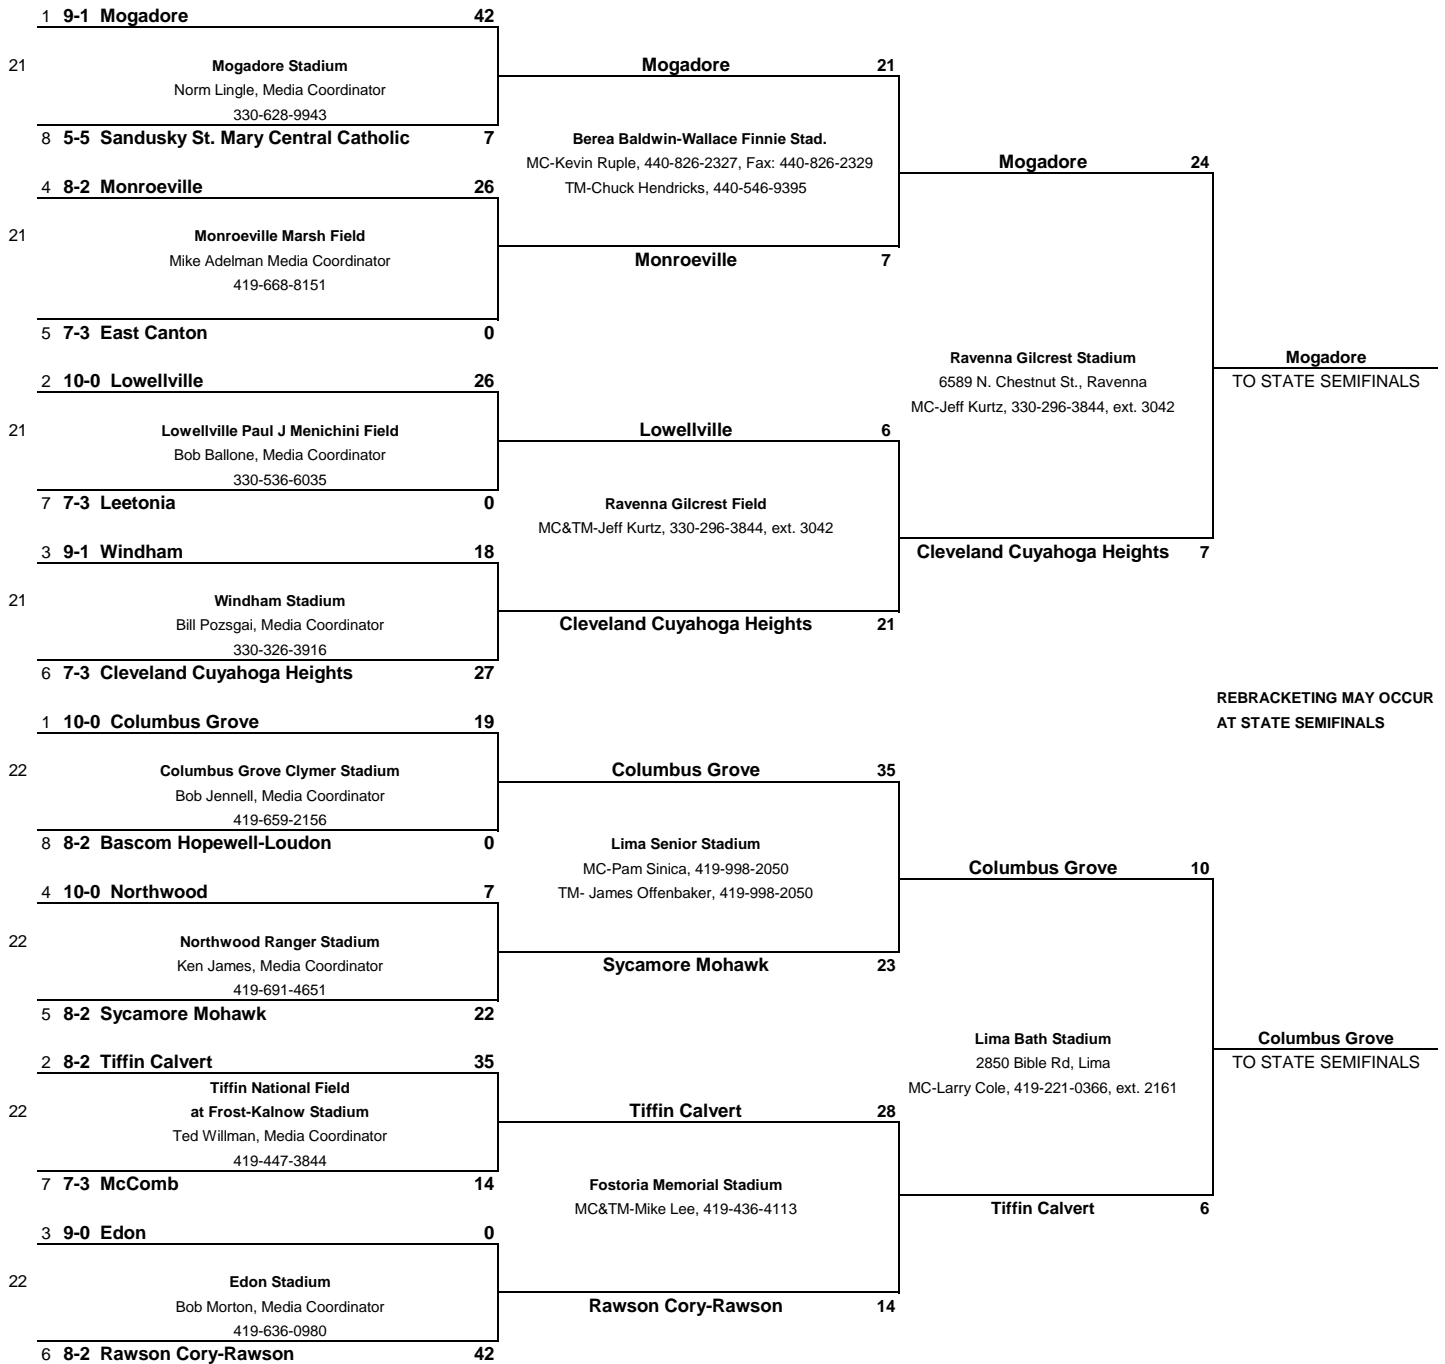

OHIO HIGH SCHOOL ATHLETIC ASSOCIATION
2002 FOOTBALL TOURNAMENT
DIVISION VI PAGE 1 OF 2

All Games start at 7:30 PM unless listed differently. Top Team is home team.

MC - indicates Media Coordinator; TM - indicates Tournament Manager

Regional Quarterfinal
Fri., Nov.1

Regional Semifinal
Fri., Nov. 8

Regional Finals
Fri., Nov. 15

State Semifinals
Fri., Nov. 22

REBRACKETING MAY OCCUR
AT STATE SEMIFINALS