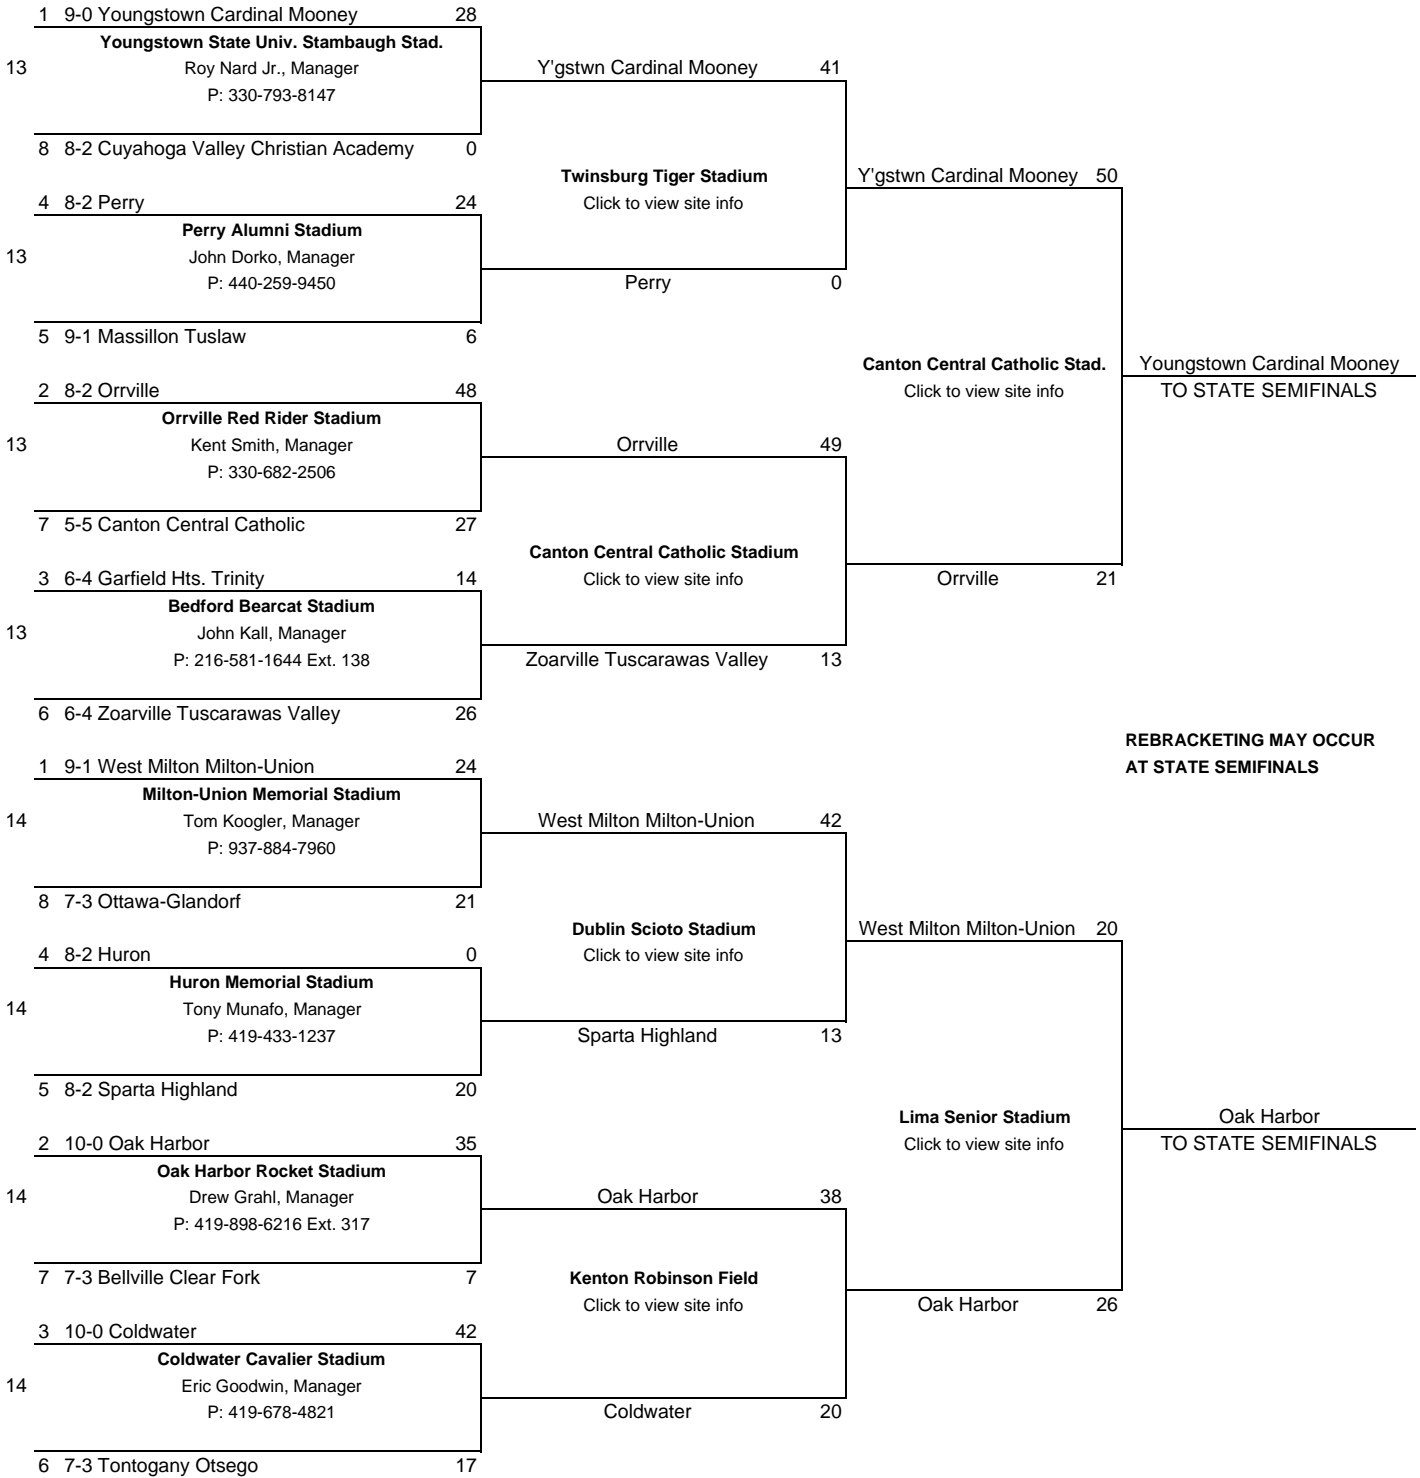

OHIO HIGH SCHOOL ATHLETIC ASSOCIATION

2006 FOOTBALL TOURNAMENT

DIVISION IV PAGE 1 OF 2

Click on site name to access site address, manager and media contact information.

All Games start at 7:30 PM unless listed differently. Top Team is home team.

Regional Quarterfinal
Fri., Nov. 3

Regional Semifinal
Fri., Nov. 10

Regional Finals
Fri., Nov. 17

State Semifinals
Fri., Nov. 24

REBRACKETING MAY OCCUR
AT STATE SEMIFINALS