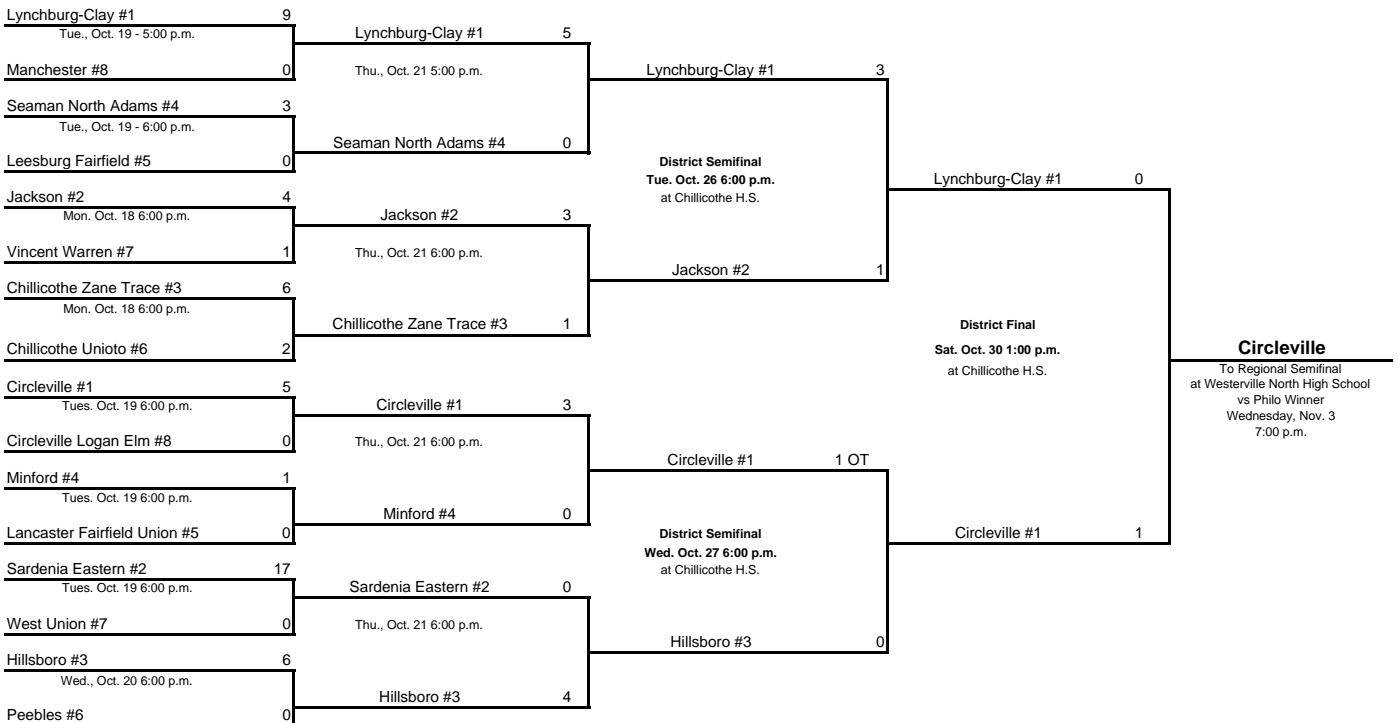

Southeast District: Chillicothe High School, 381 Yoctangee Pkwy., Chillicothe 45601-1651

Ray Bradley, Mgr. B: 740-702-2292.

Sectionals #1: games will be played on the home field of the top team on the bracket

Ray Bradley, Mgr. B: 740-702-2292.