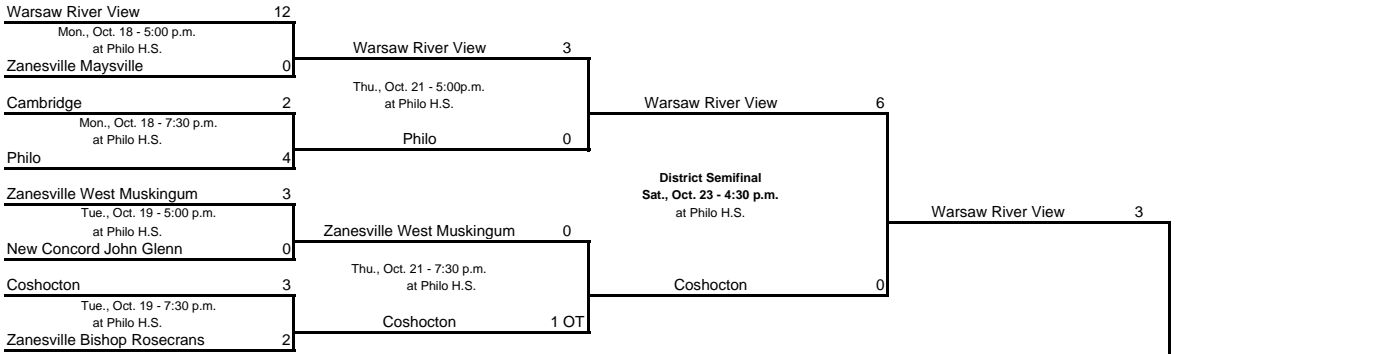

OHSAA 2004 SOCCER TOURNAMENT - GIRLS DIVISION II

Region 6 - Tournament Bracket

Home Team is Top Team on Bracket # - indicates sectional seed Times are subject to change.

Philo District: Philo High School, 200 Broad St., Philo 43771.

Mike Ryan, Mgr. B: 740-674-4355

Philo Sectional: Philo H.S., 200 Broad St., Philo, 43771.

Mike Ryan, Mgr., B: 740-674-4355.