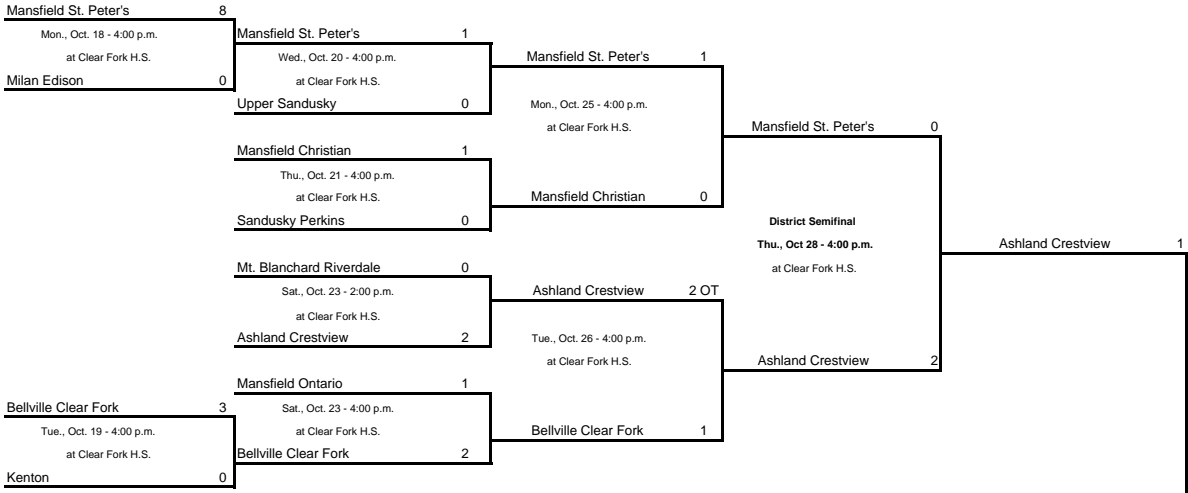

OHSAA 2004 SOCCER TOURNAMENT - GIRLS DIVISION II
Region 7 - Tournament Bracket
Home Team is Top Team on Bracket # - indicates sectional seed Times are subject to change.

Findlay District: Findlay High School, 1200 Broad Ave., Findlay 45840.

Bellville Sectional: Clear Fork H.S., S.R. 97, Bellville, 44813.

Otsego Sectional: Otsego H.S., P.O. Box 209, Tontogany Creek Rd., Tontogany 43565