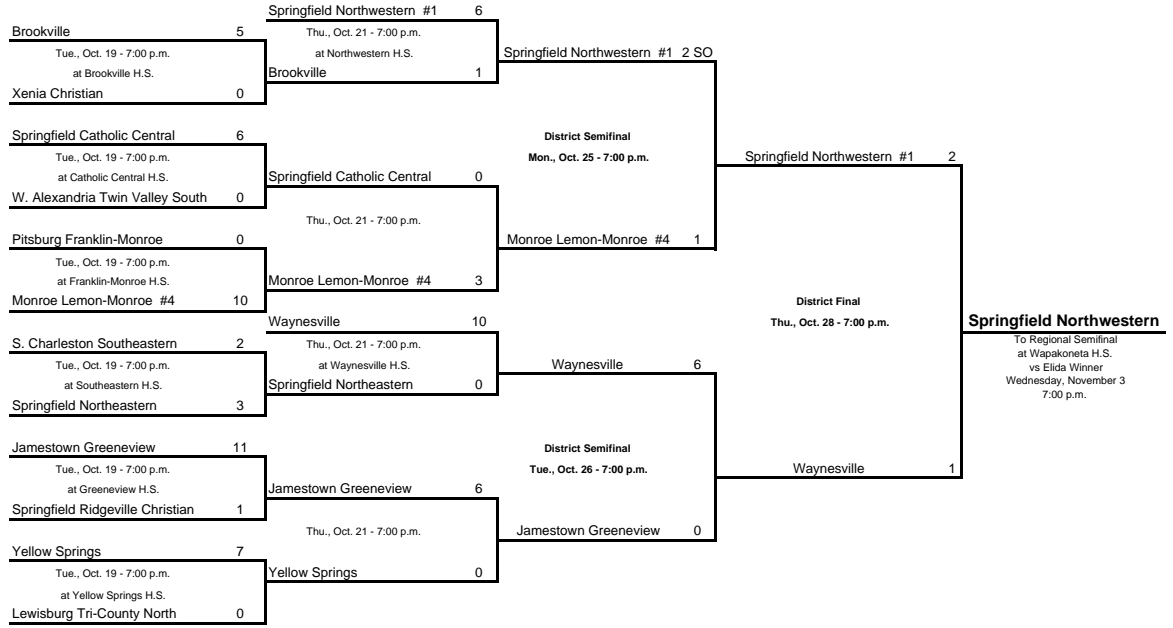

Division 2, Region 7 Continued

Dayton #2: games played at home team field