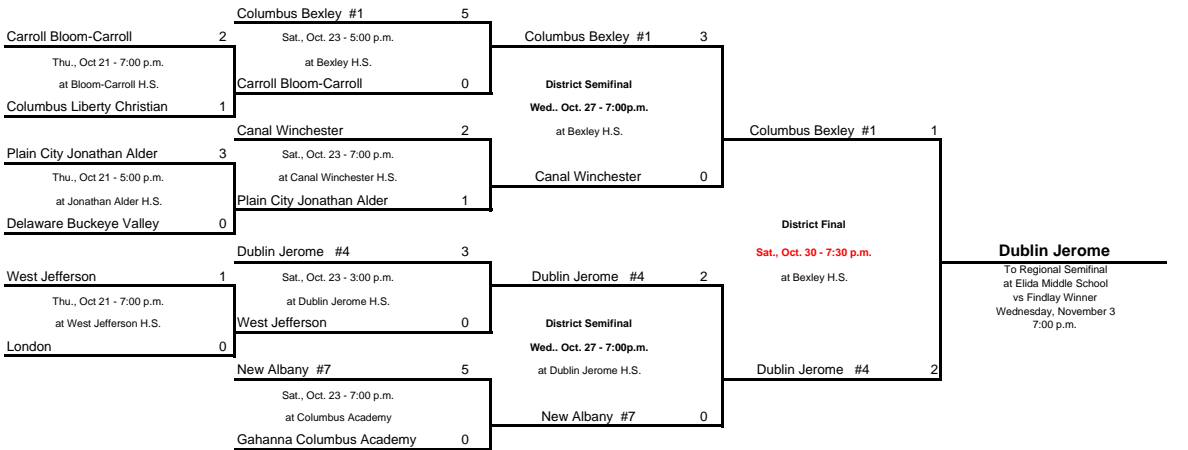

District Final
Sat., Oct. 30 - 7:30 p.m.
at Bexley H.S.

Dublin Jerome
To Regional Semifinal
at Elida Middle School
vs Findlay Winner
Wednesday, November 3
7:00 p.m.