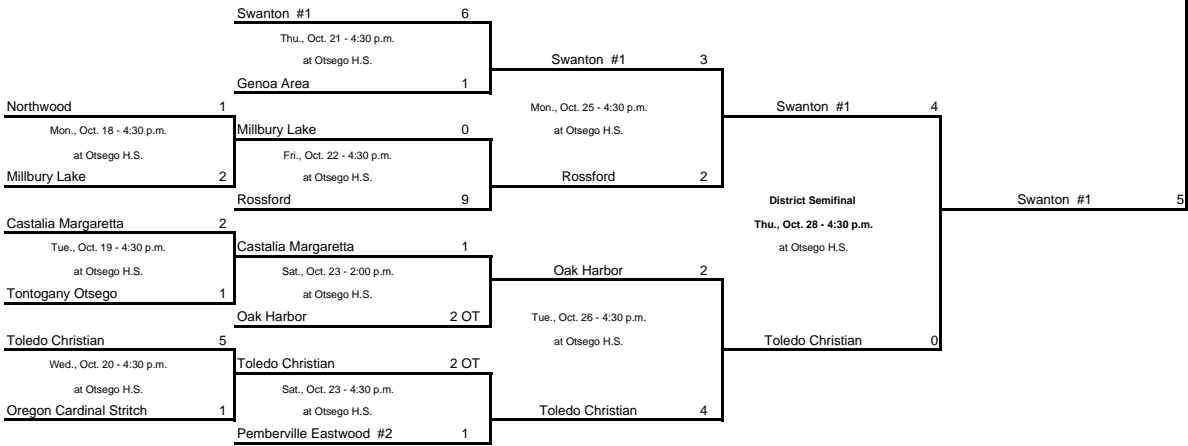

District Final
Sat., Oct. 30 - 5:00 p.m.
at Findlay H.S.

Swanton
To Regional Semifinal
at Elida Middle School
vs Central Lower Winner
Wednesday, November 3,
7:00 p.m.

Central Lower District: games played at home team field