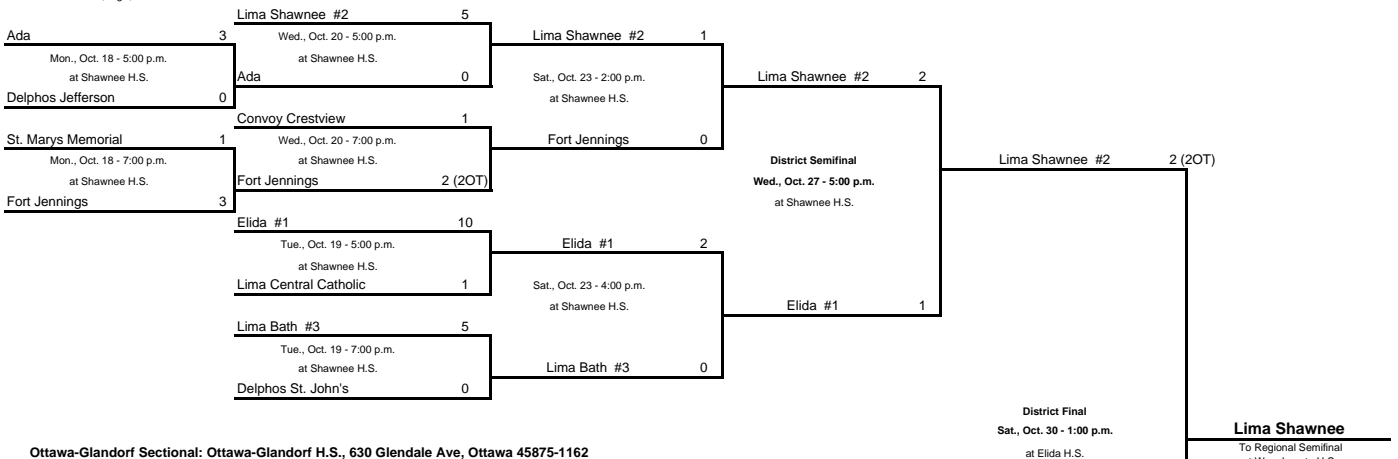

Elida District: Elida High School, 101 E. North St., Elida, 45807.

Shawnee Sectional: Shawnee H.S., 3333 Zurmehly Rd., Lima, 45806.

Steve Sterne, Mgr., B: 419-998-8013.

Ottawa-Glandorf Sectional: Ottawa-Glandorf H.S., 630 Glendale Ave, Ottawa 45875-1162