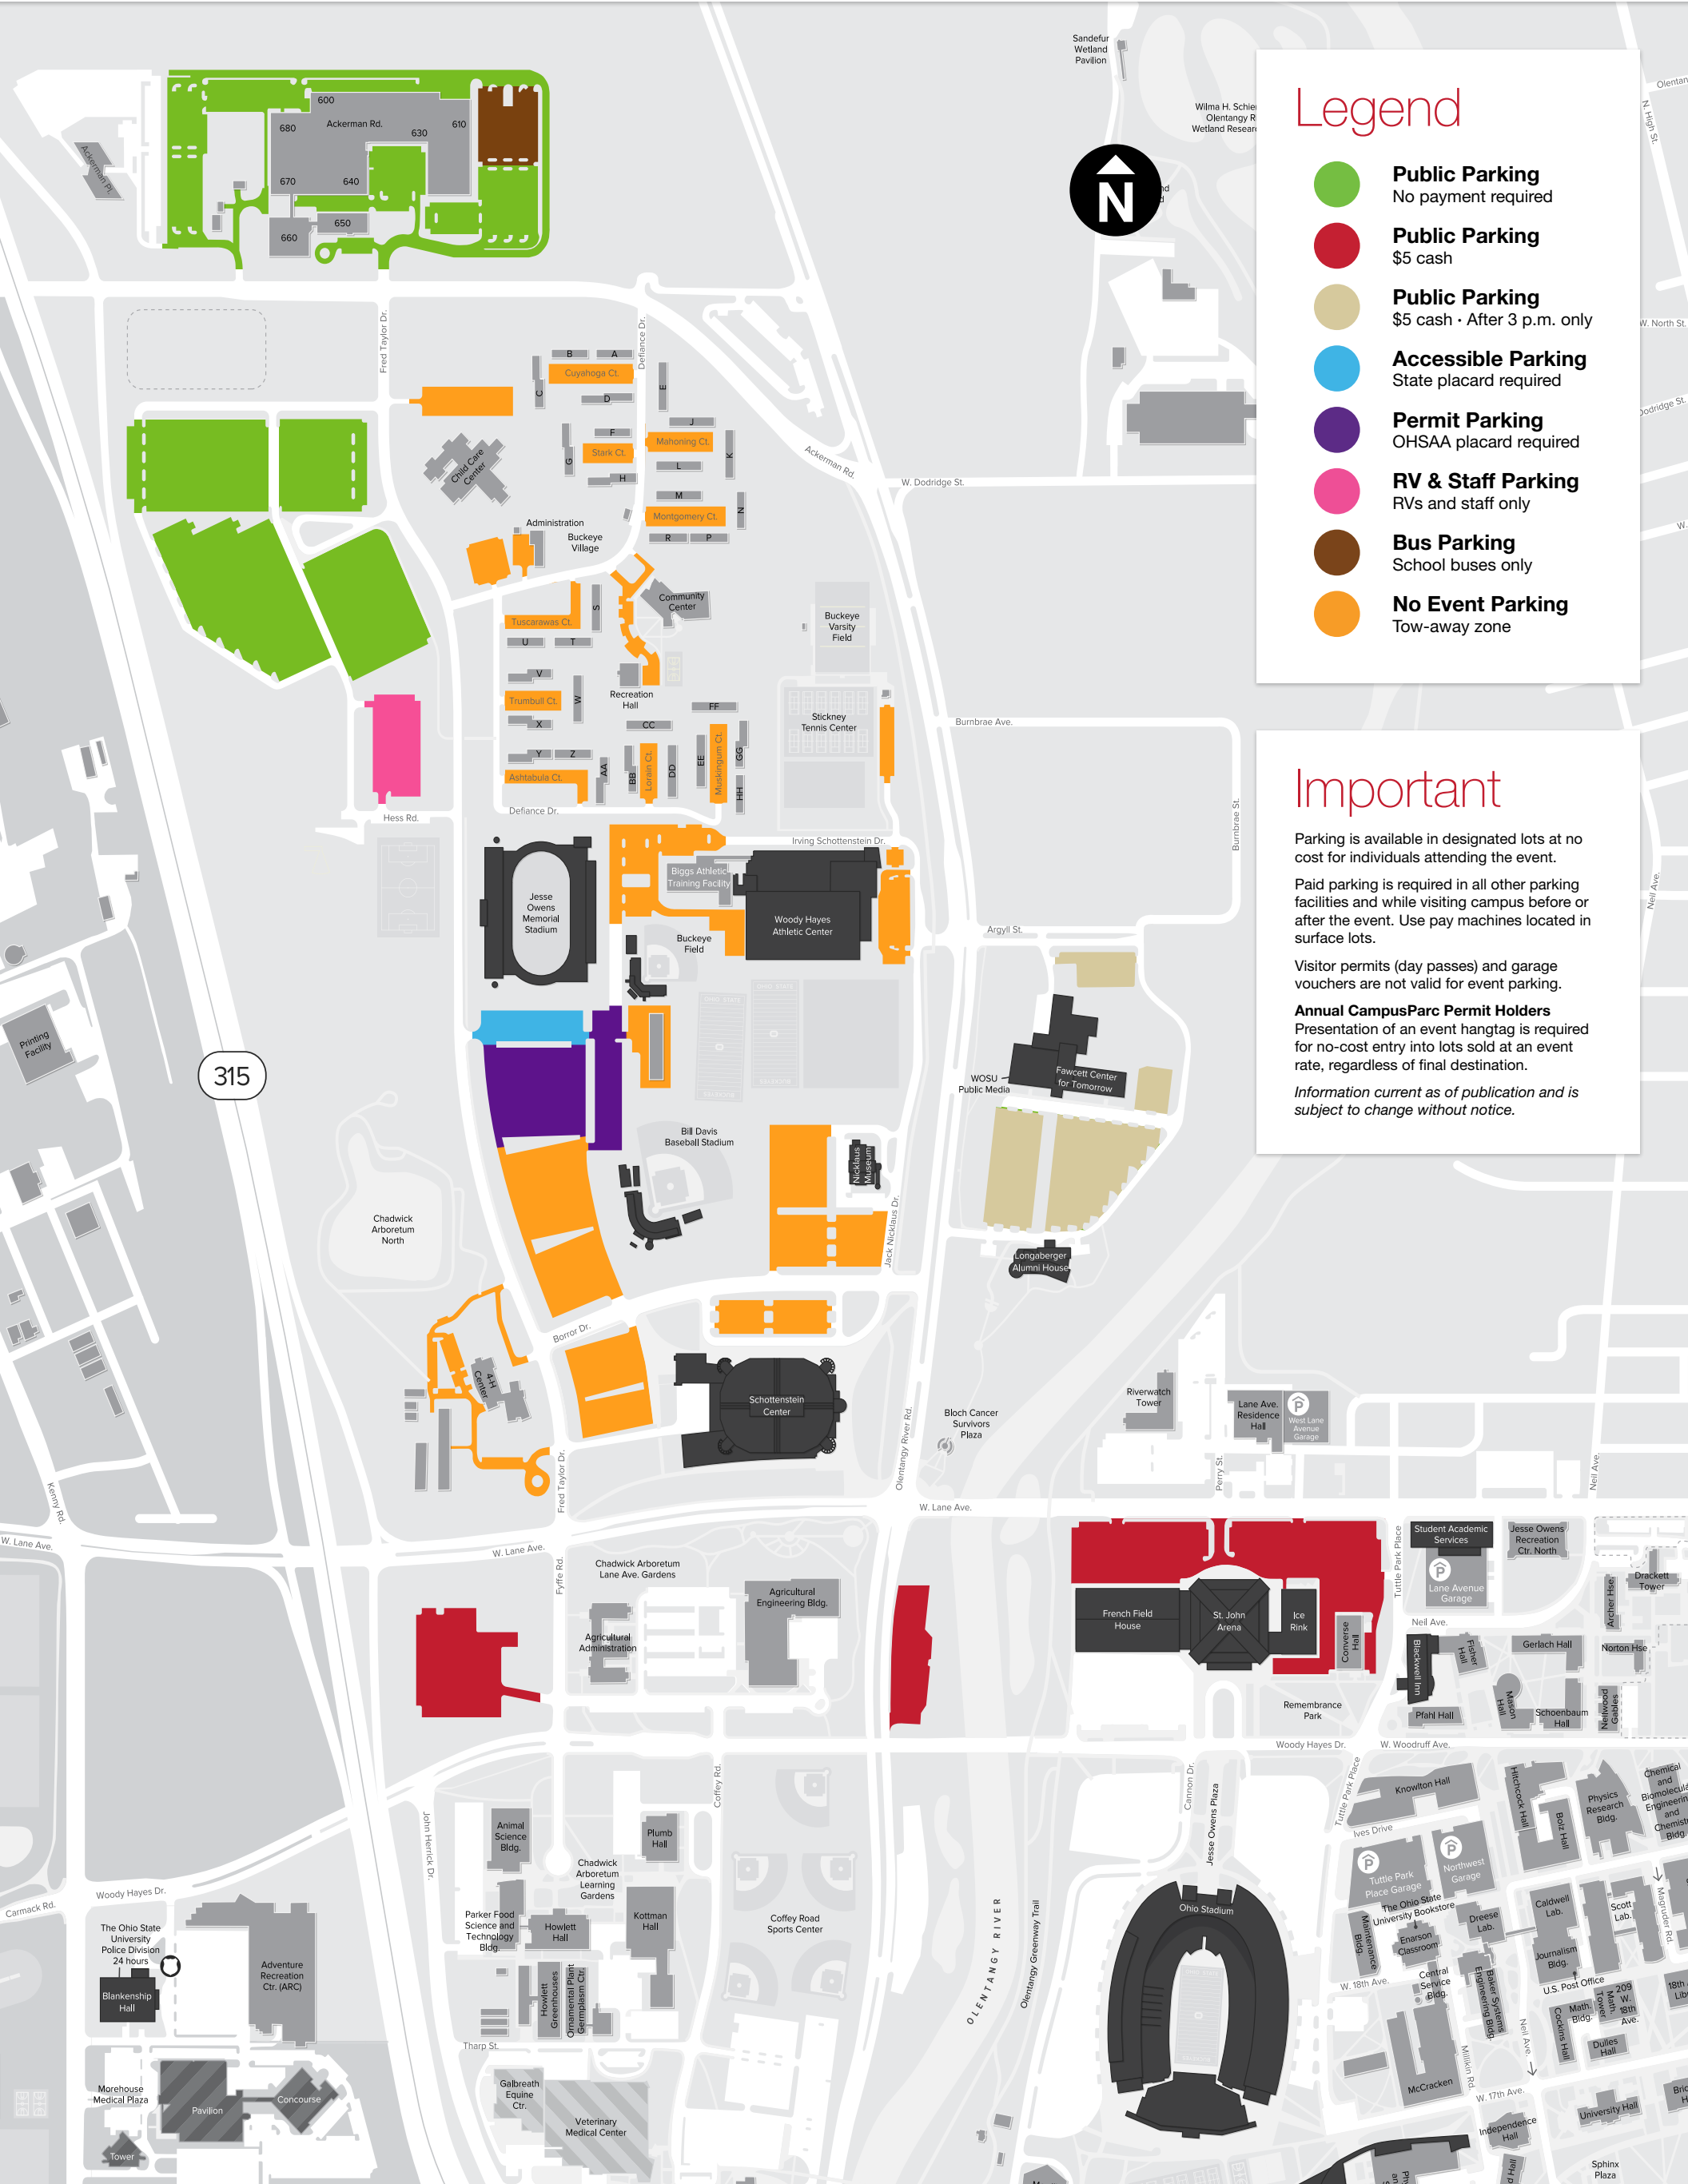

Saturday, June 4, 2016 · Jesse Owens Memorial Stadium OHSAA Track & Field State Tournament

Legend

- **Public Parking**
No payment required
- **Public Parking**
\$5 cash
- **Public Parking**
\$5 cash - After 3 p.m. only
- **Accessible Parking**
State placard required
- **Permit Parking**
OHSAA placard required
- **RV & Staff Parking**
RVs and staff only
- **Bus Parking**
School buses only
- **No Event Parking**
Tow-away zone

Important

Parking is available in designated lots at no cost for individuals attending the event.

Paid parking is required in all other parking facilities and while visiting campus before or after the event. Use pay machines located in surface lots.

Visitor permits (day passes) and garage vouchers are not valid for event parking.

Annual CampusParc Permit Holders
Presentation of an event hangtag is required for no-cost entry into lots sold at an event rate, regardless of final destination.