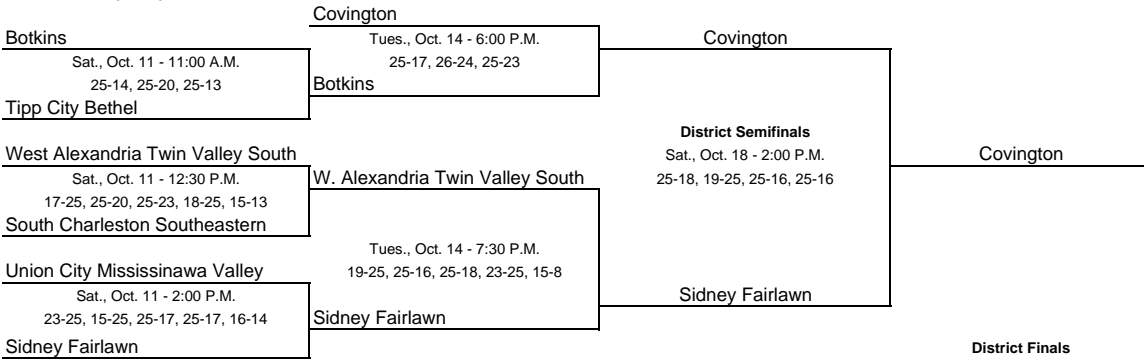

Springboro 3 District: Springboro H.S., 1675 S. Main St., Springboro 45066

Trey Holtrey, Mgr., P: 937-748-4110

Sidney Upper Sectional: Sidney H.S., 1215 Campbell Rd., Sidney 45365

John Wolfinger, Mgr., B: 937-492-5930