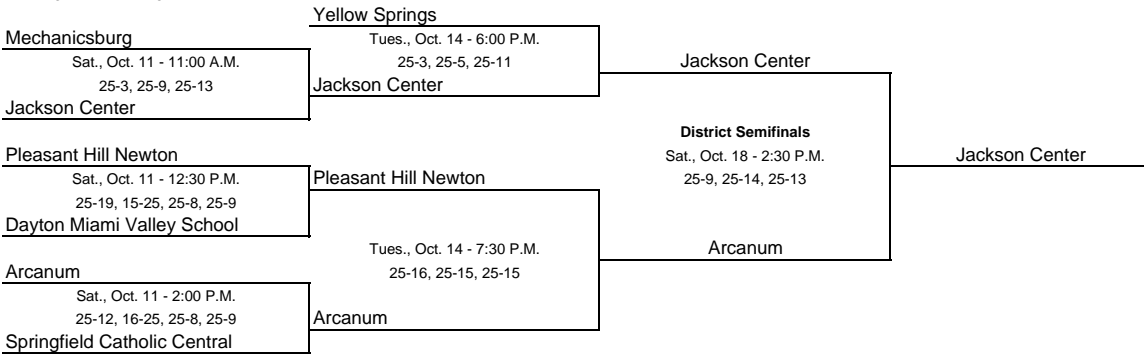

Vandalia Upper Sectional: Butler H.S., 600 S. Dixie Dr., Vandalia 45377

George Pavlakos, Mgr., B: 937-898-6417