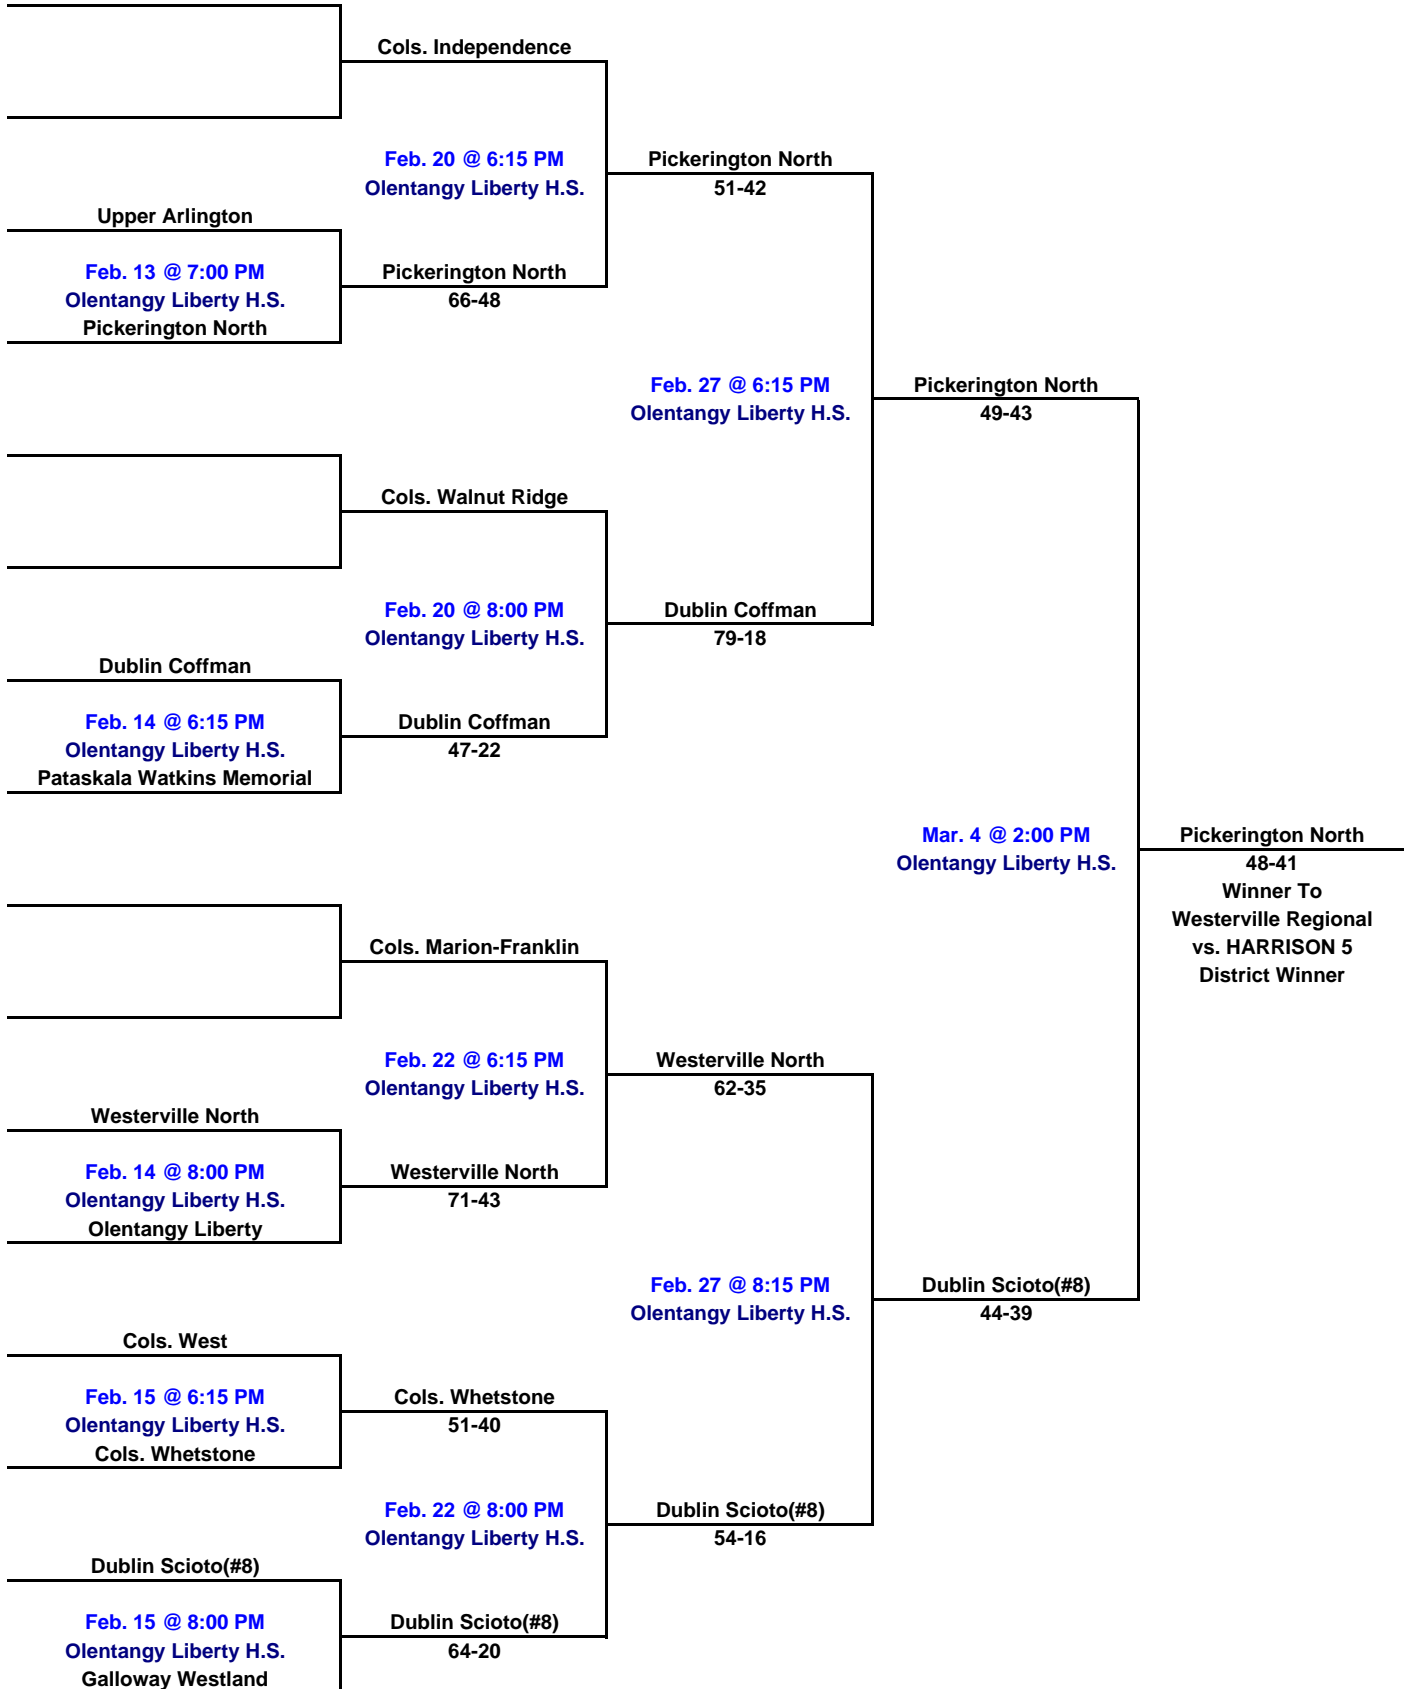

2006 OHSAA Girls Championship

DIVISION I - POWELL 1 DISTRICT

Contest dates and time are subject to change. Please call the tournament site to verify any changes.
 Number following school name indicates final Associated Press state ranking.
 Last Updated @ 9:10 PM on 3/5/2006 by Bruce Gerber