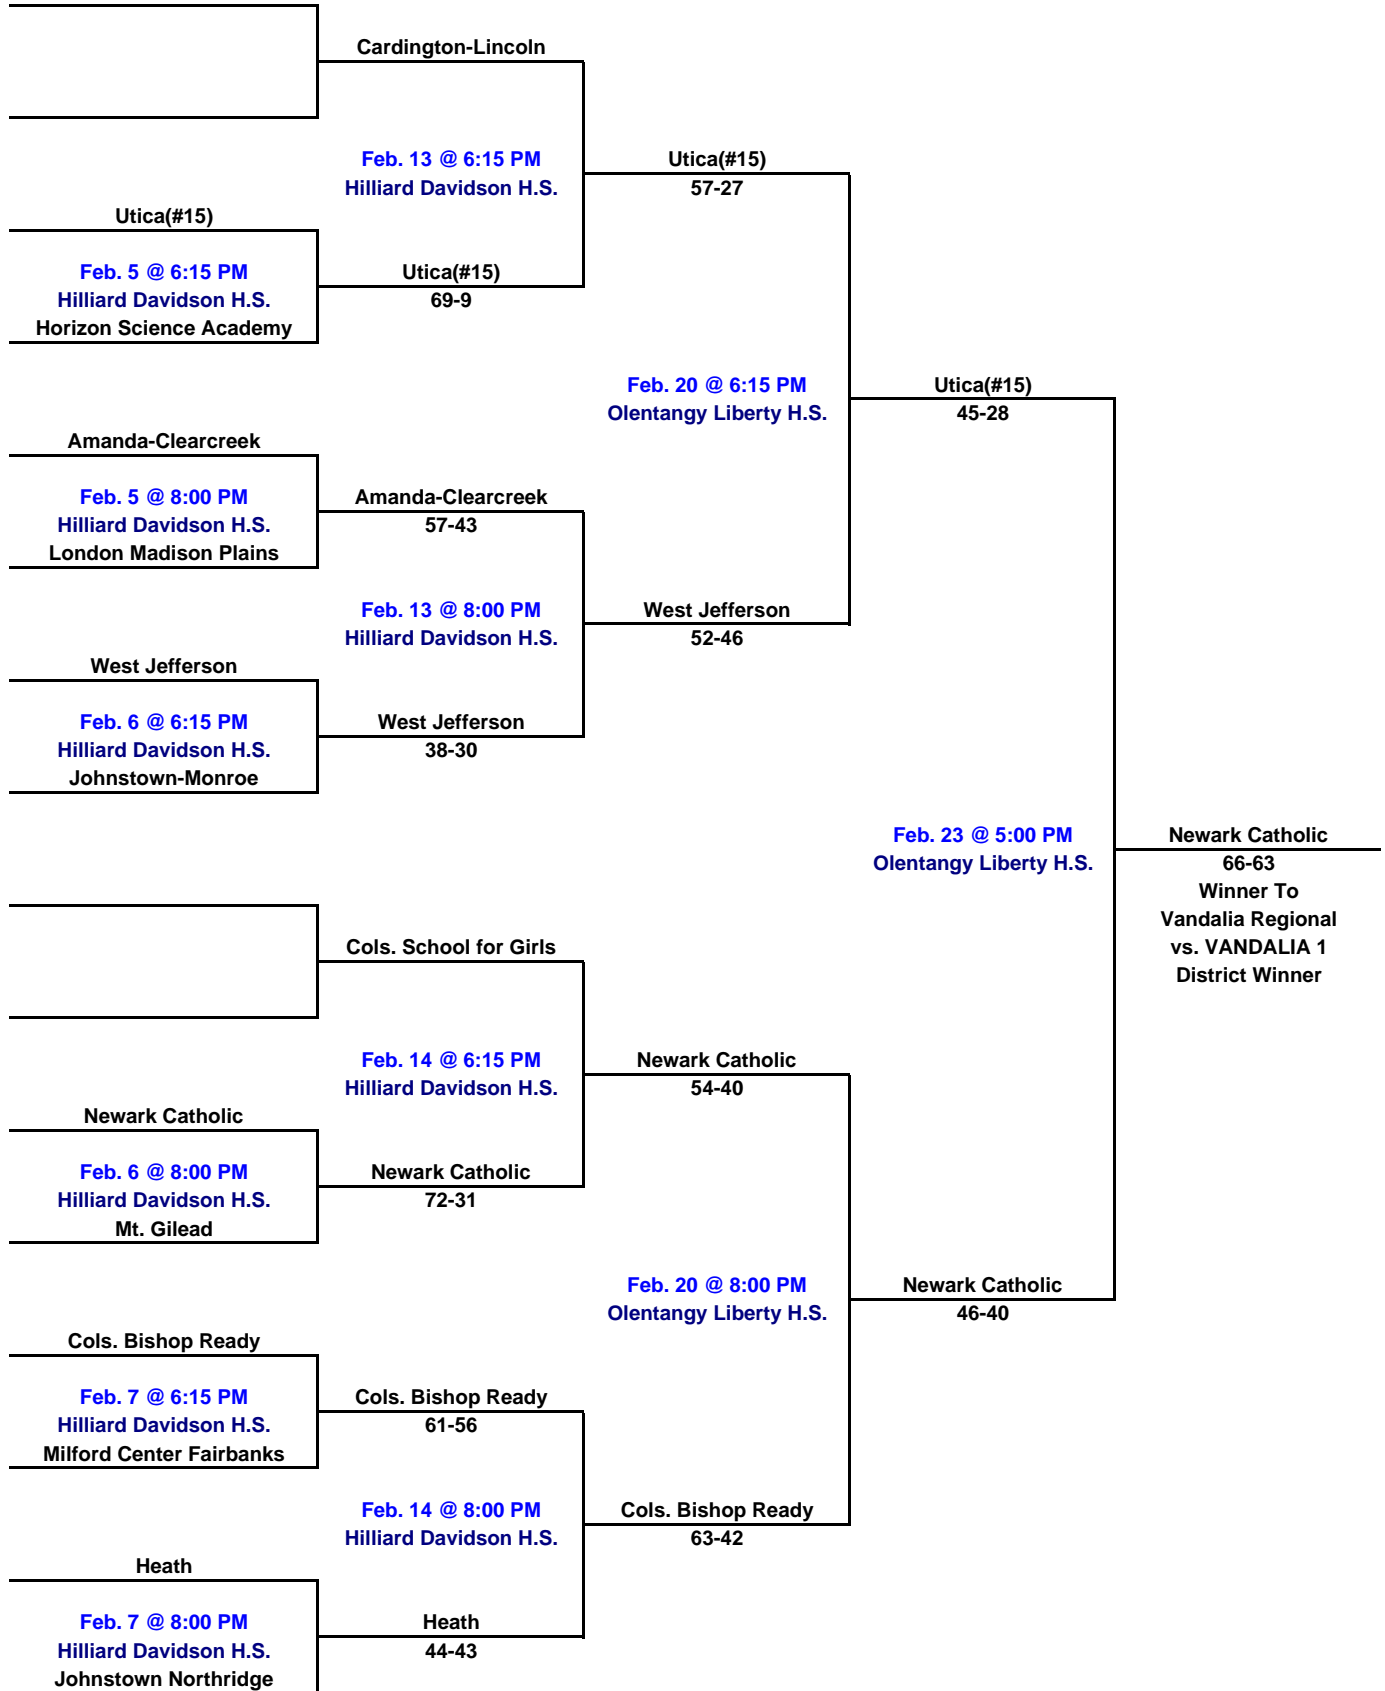

2008 OHSAA Girls Championship

DIVISION III - POWELL 2 DISTRICT

Contest dates and time are subject to change. Please call the tournament site to verify any changes.
 Number following school name indicates final Associated Press state ranking.
 Last Updated @ 10:16 AM on 3/3/2008 by Bruce Gerber