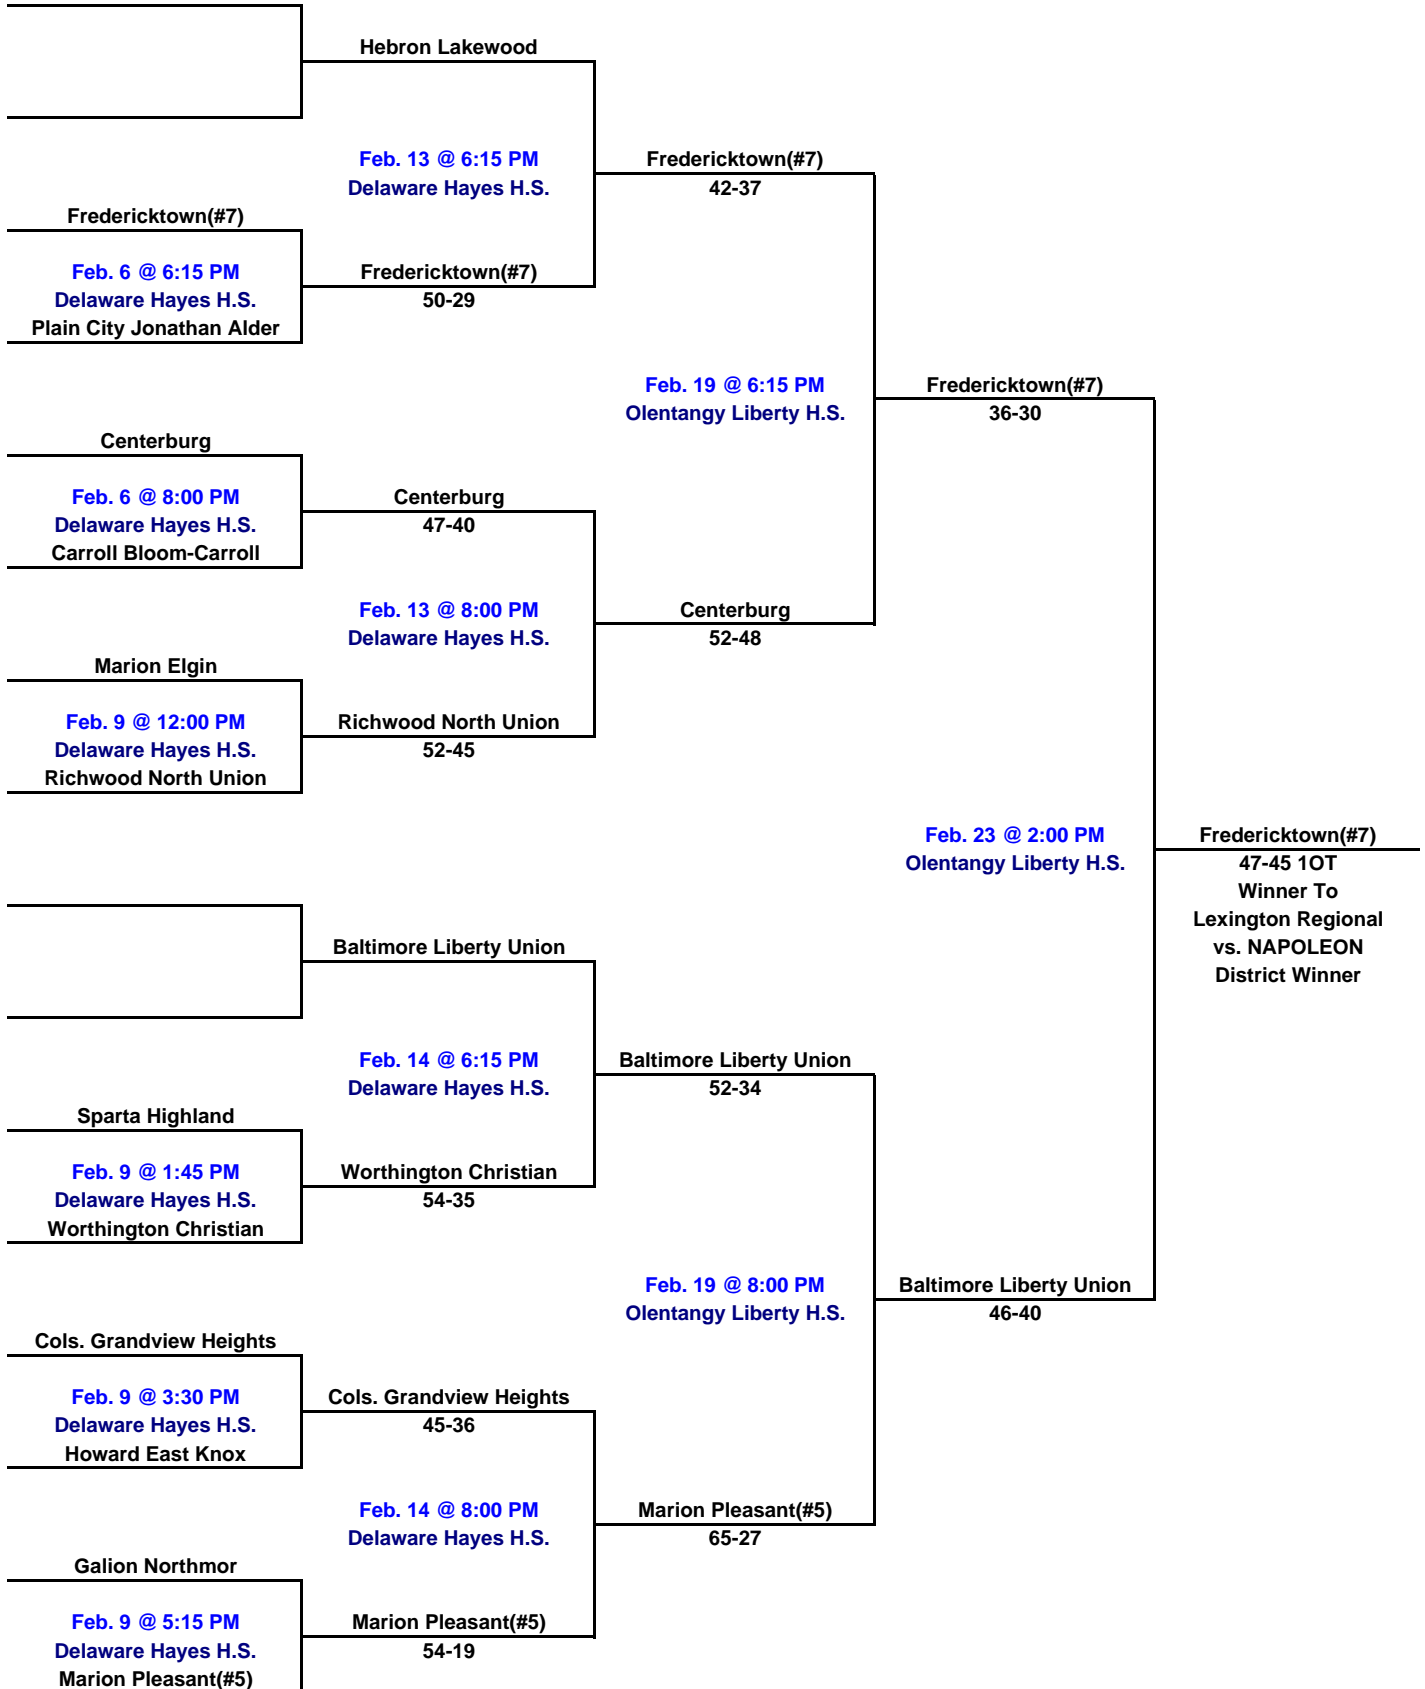

2008 OHSAA Girls Championship

DIVISION III - POWELL 1 DISTRICT

Contest dates and time are subject to change. Please call the tournament site to verify any changes.
 Number following school name indicates final Associated Press state ranking.
 Last Updated @ 10:16 AM on 3/3/2008 by Bruce Gerber