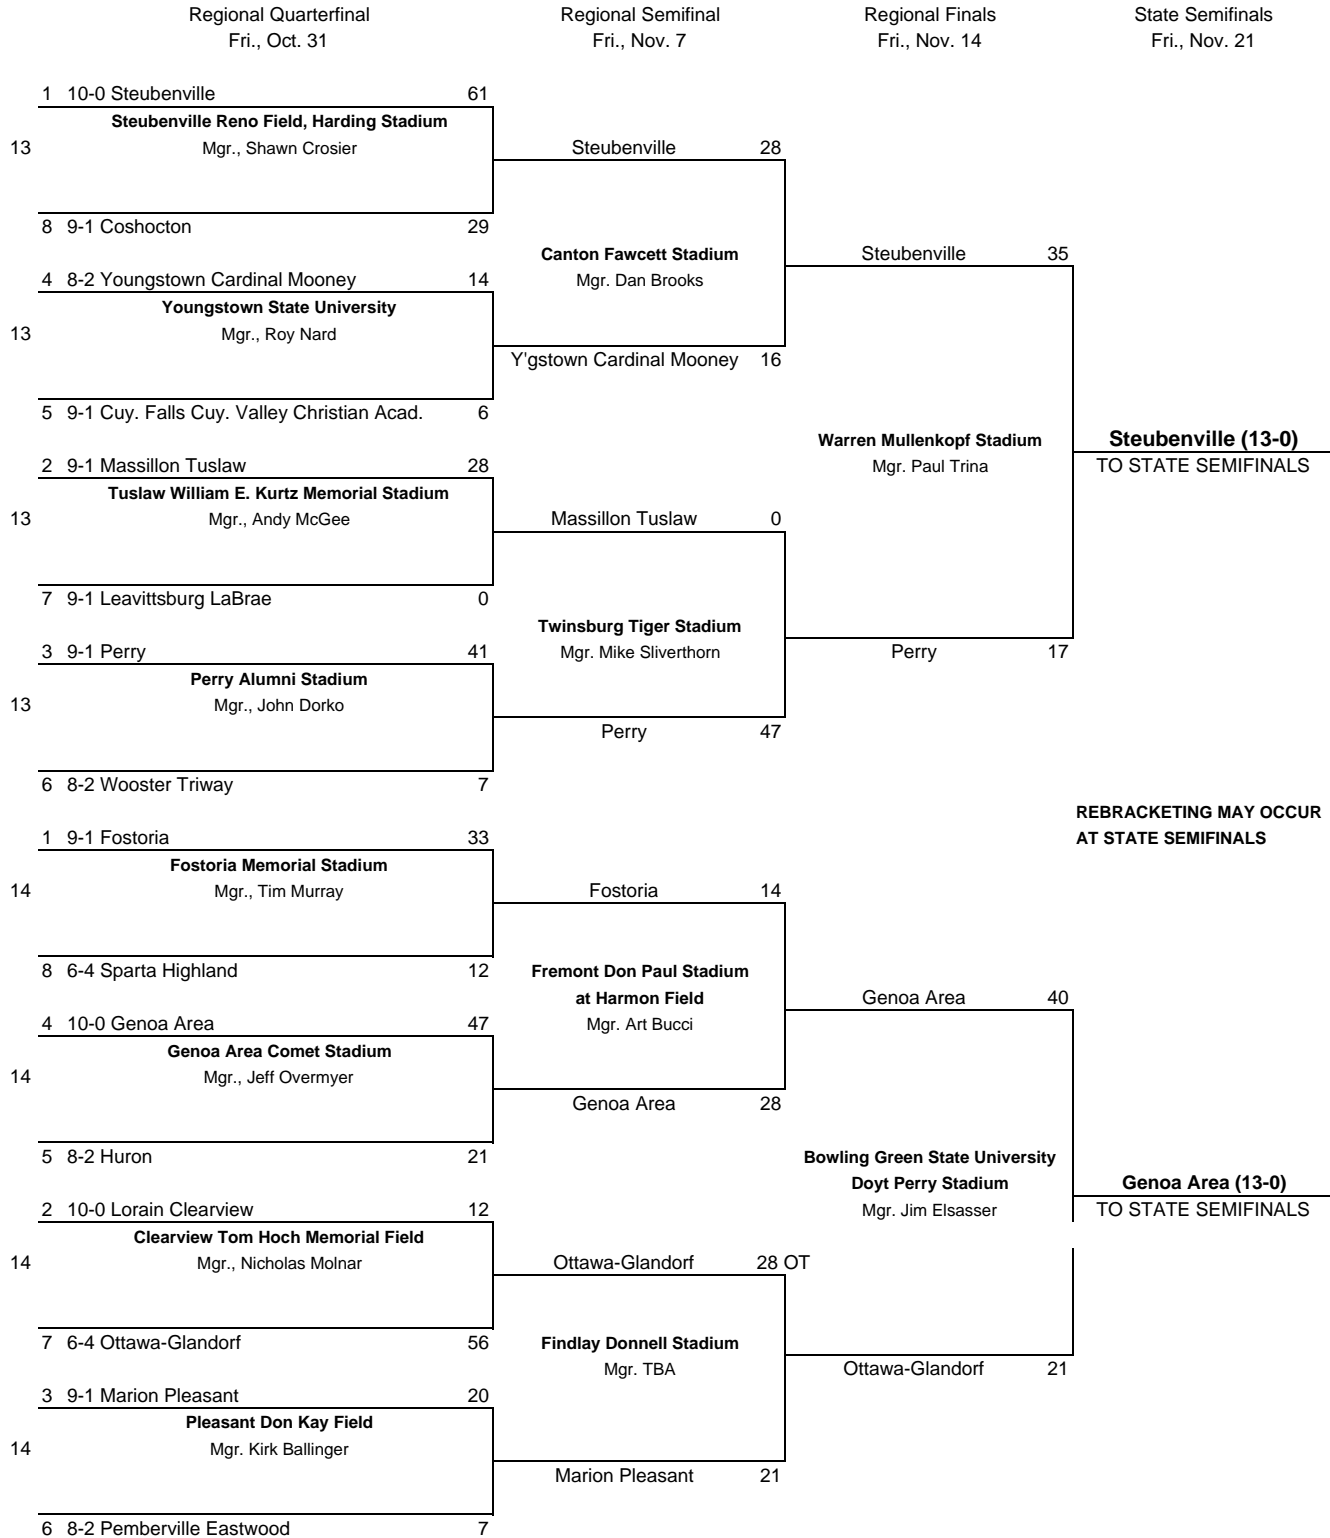

OHIO HIGH SCHOOL ATHLETIC ASSOCIATION
2008 FOOTBALL TOURNAMENT

DIVISION IV PAGE 1 OF 2

Click on site name to access site address, manager and media contact information.

All Games start at 7:30 PM unless listed differently. Top Team is home team.