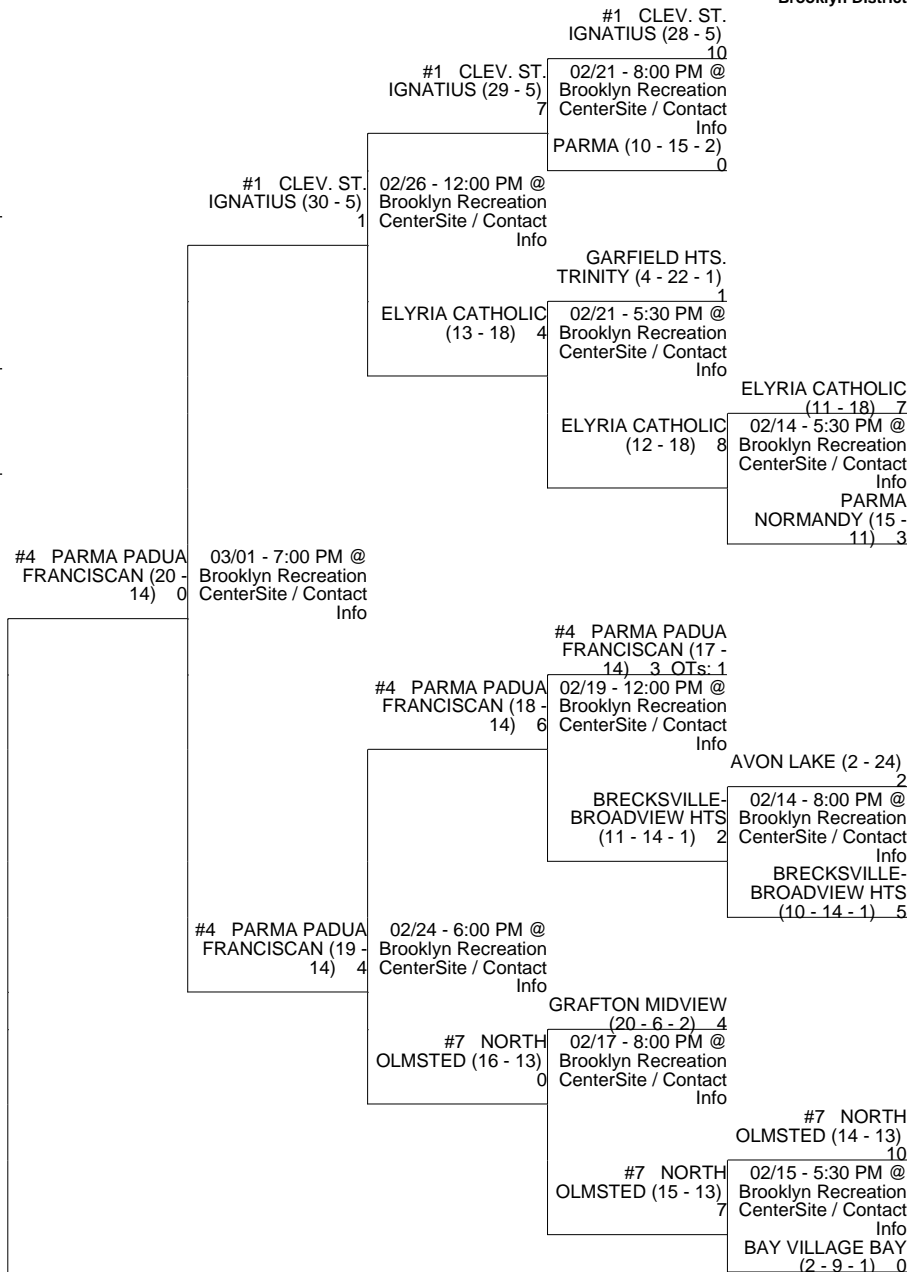

2011 OHSAA Boys Ice Hockey Tournament - Division I, State Championships

Sylvania District

TOL. ST. FRANCIS (33 - 4 - 1) 2

vs

LAKWOOD ST. EDWARD (26 - 13 - 3) 1

TOL. ST. FRANCIS (34 - 4 - 1)

State Final

Brooklyn District

2011 OHSAA Boys Ice Hockey Tournament - Division I, State Championships

2011 OHSAA Boys Ice Hockey Tournament - Division I, State Championships

02/20 - 11:00 AM @
The Chiller -
DublinSite / Contact
Info
GAHANNA LINCOLN
(7 - 18 - 3) 2

#2 POWELL
OLENTANGY
LIBERTY (21 - 8 - 1)
5

02/20 - 12:45 PM @
Dispatch Ice Haus @
Nationwide ArenaSite
/ Contact Info
TROY (15 - 11 - 3)
0

#8 UPPER
ARLINGTON (16 - 13
- 4) 1
02/20 - 3:00 PM @
Dispatch Ice Haus @
Nationwide ArenaSite
/ Contact Info
LEWIS CTR.
OLENTANGY (21 -
11) 2