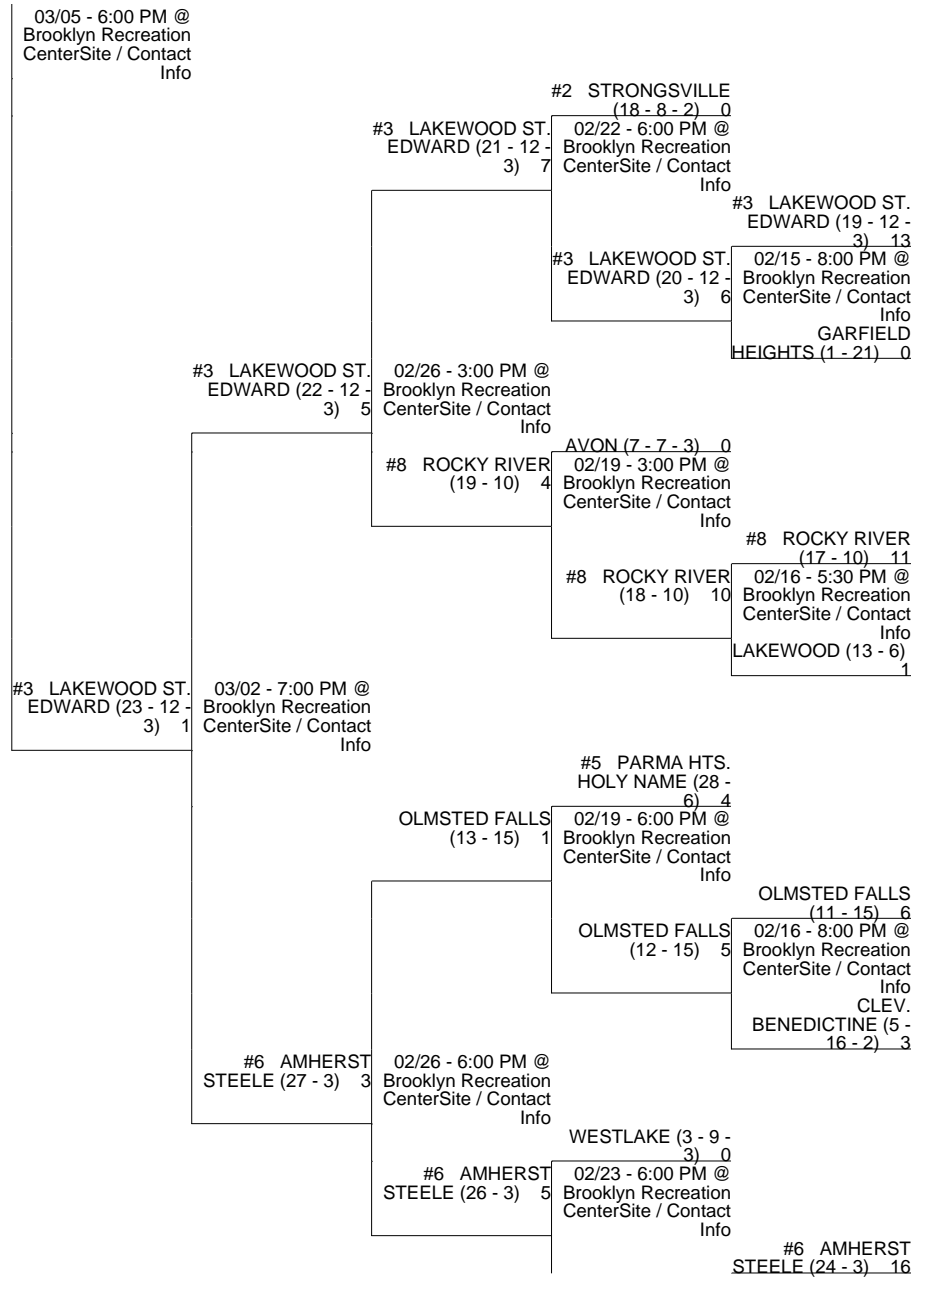

2011 OHSAA Boys Ice Hockey Tournament - Division I, State Championships