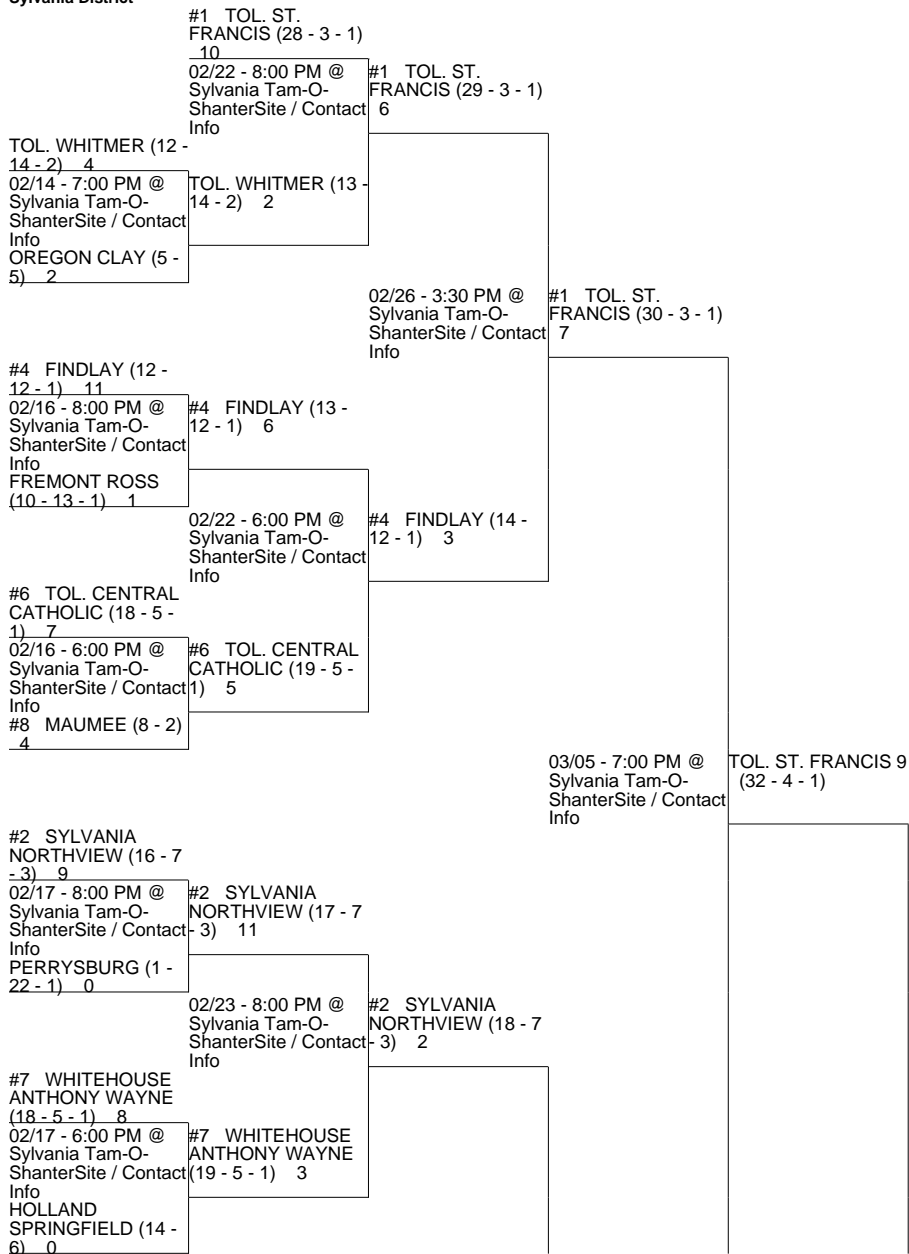

2011 OHSAA Boys Ice Hockey Tournament - Division I, State Championships

Sylvania District

TOL. ST. FRANCIS (33 - 4 - 1) 2

vs

LAKWOOD ST. EDWARD (26 - 13 - 3) 1

TOL. ST. FRANCIS (34 - 4 - 1)

State Final

Brooklyn District

2011 OHSAA Boys Ice Hockey Tournament - Division I, State Championships

2011 OHSAA Boys Ice Hockey Tournament - Division I, State Championships

02/20 - 11:00 AM @
The Chiller -
DublinSite / Contact
Info
GAHANNA LINCOLN
(7 - 18 - 3) 2

#2 POWELL
OLENTANGY
LIBERTY (21 - 8 - 1)
5

02/20 - 12:45 PM @
Dispatch Ice Haus @
Nationwide ArenaSite
/ Contact Info
TROY (15 - 11 - 3)
0

#8 UPPER
ARLINGTON (16 - 13
- 4) 1
02/20 - 3:00 PM @
Dispatch Ice Haus @
Nationwide ArenaSite
/ Contact Info
LEWIS CTR.
OLENTANGY (21 -
11) 2