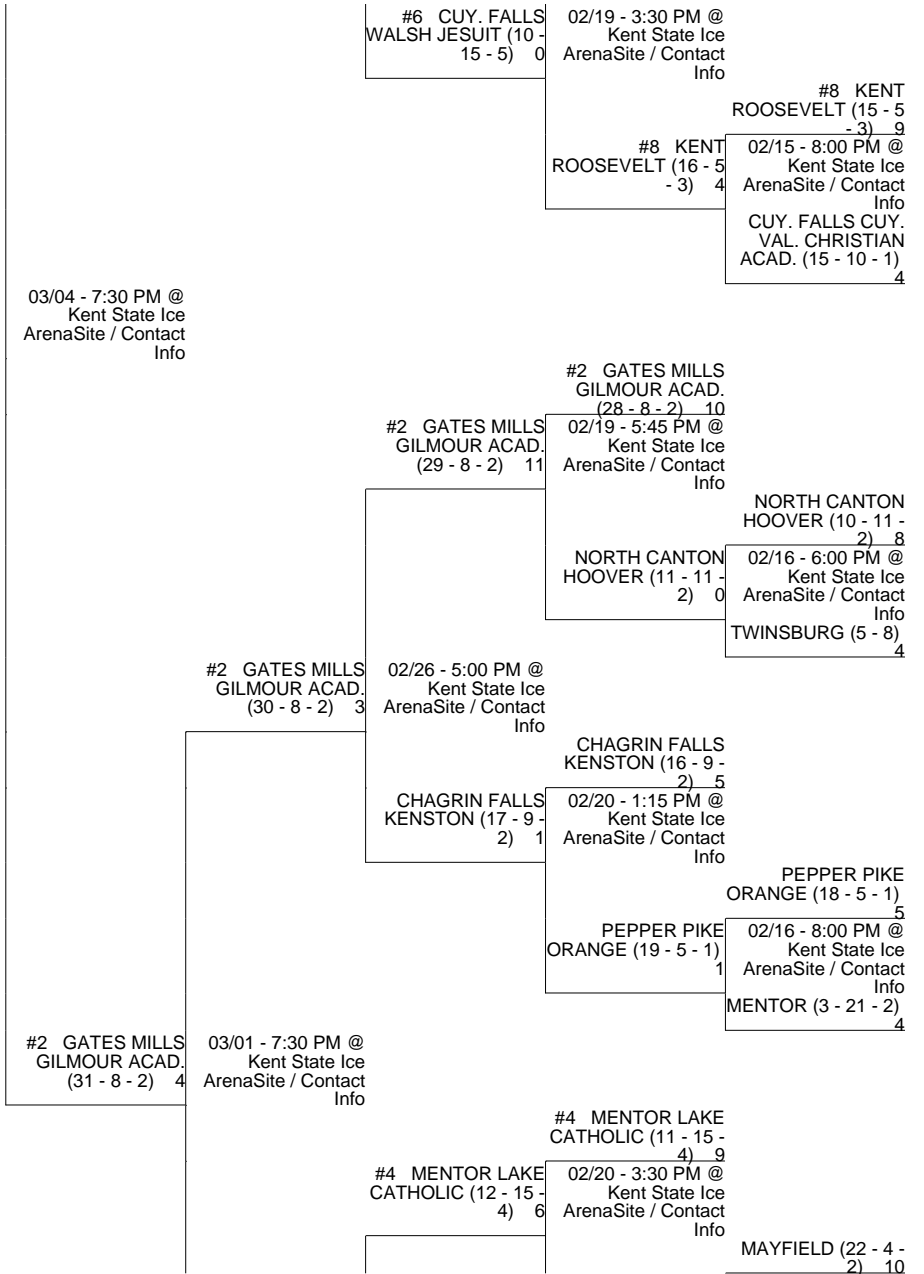

2011 OHSAA Boys Ice Hockey Tournament - Division I, State Championships