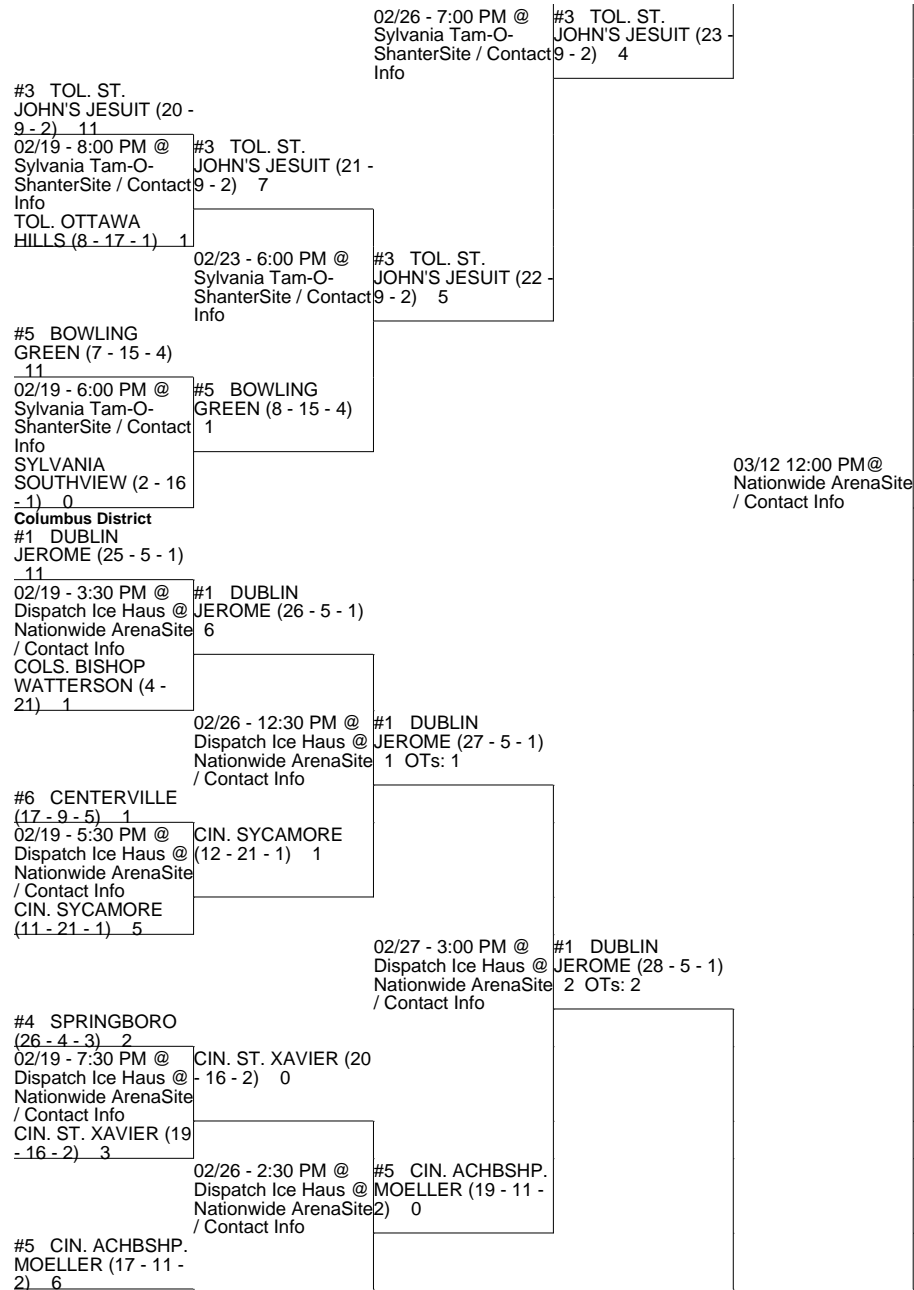

2011 OHSAA Boys Ice Hockey Tournament - Division I, State Championships