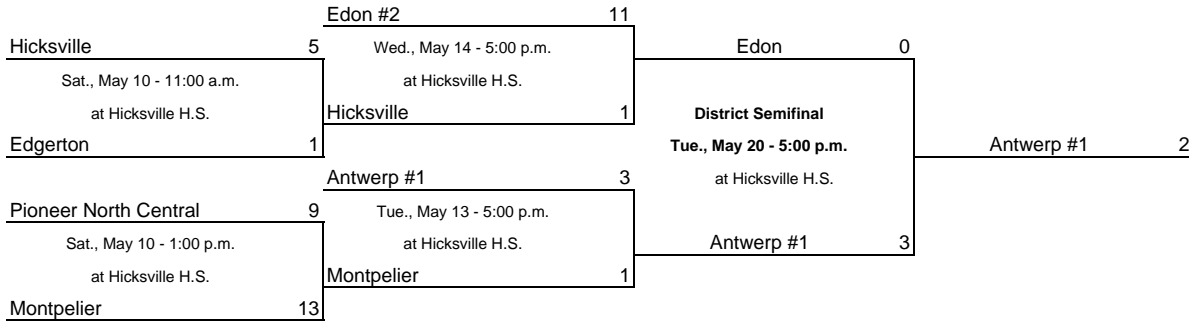

Hicksville Sectional: Hicksville H.S., 105 E. Smith St., Hicksville 43526.

David Blue, Mgr., P: 419-542-7636

Antwerp

District Champion
To Regional Semifinal
at Findlay H.S.
vs. Bloomdale Winner
Wed., May 28 - 5:00 p.m.