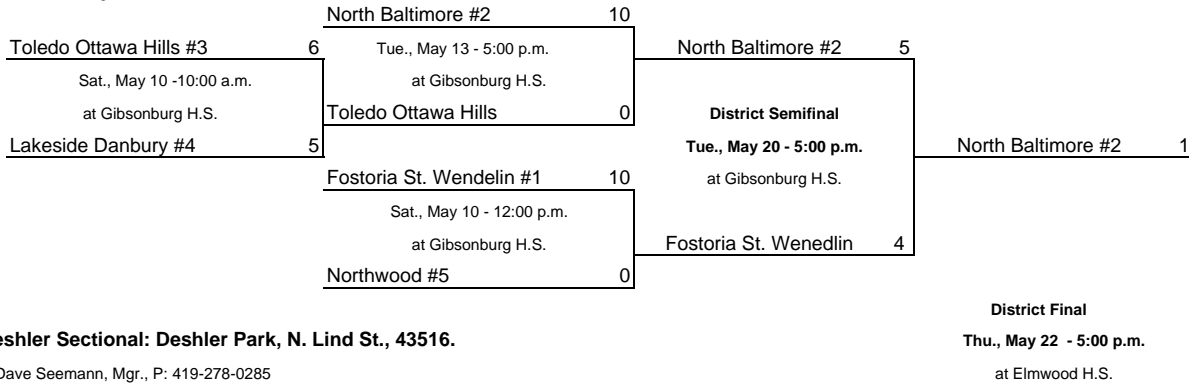

2008 OHSAA Regional Softball Tournament Brackets

Division IV, Region 14 - Findlay

Findlay H.S., 1200 Broad Ave., Findlay 45840. Tim Babcock, Mgr., P: 419-421-4404

- indicates seed at sectional draw

Bloomdale District: Elmwood H.S., 7650 Jerry City Rd., Bloomdale, 44817. Jeff Chapman, Mgr., P: 419-655-2583 ext. 324

Gibsonburg Sectional: Williams Park, E. Stone St., Gibsonburg 43431.

Brent Liskai, Mgr., P: 419-637-2873.