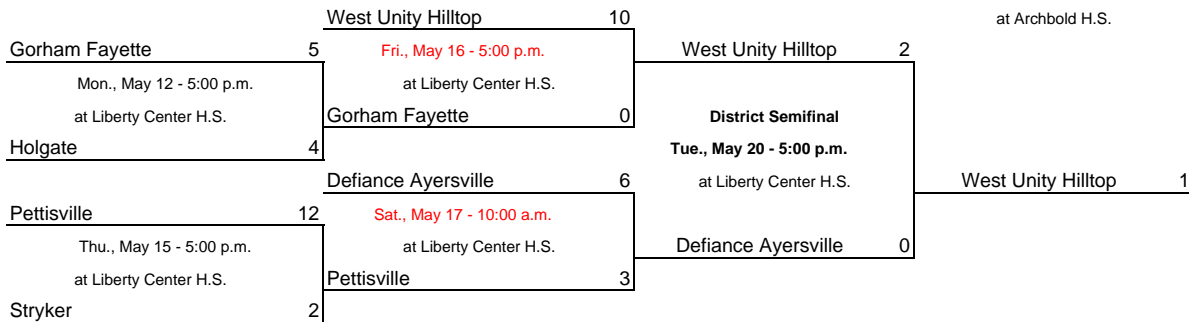

Hicksville Sectional: Hicksville H.S., 105 E. Smith St., Hicksville 43526.

David Blue, Mgr., P: 419-542-7636

Antwerp

District Champion
To Regional Semifinal
at Findlay H.S.
vs. Bloomdale Winner
Wed., May 28 - 5:00 p.m.

Liberty Center Sectional: Liberty Center H.S., T-713 S.R. 109., Liberty Center 43532.

Sue Roth, Mgr., P: 419-533-6404

Softball Division IV, Region 14 - Findlay Continued

Findlay H.S., 1200 Broad Ave., Findlay 45840. Tim Babcock, Mgr., P: 419-425-8216