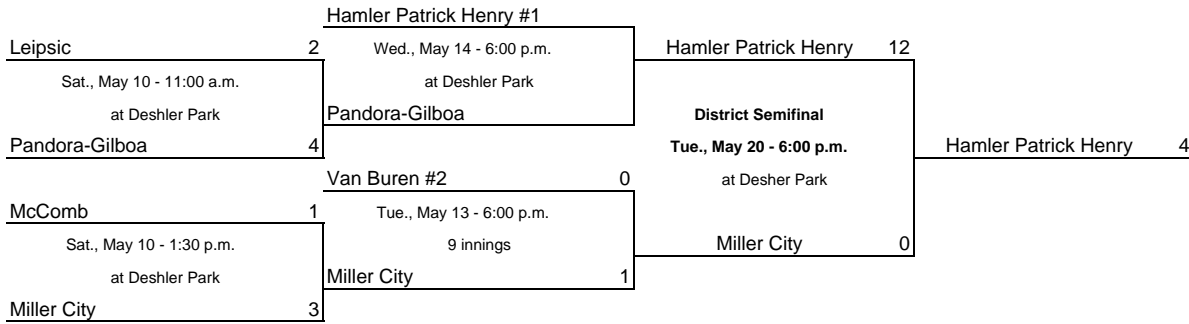

Hamler Patrick Henry

District Champion
To Regional Semifinal
at Findlay H.S.
vs. Archbold Winner
Wed., May 28 - 5:00 p.m.

Deshler Sectional: Deshler Park, N. Lind St., 43516.

Dave Seemann, Mgr., P: 419-278-0285