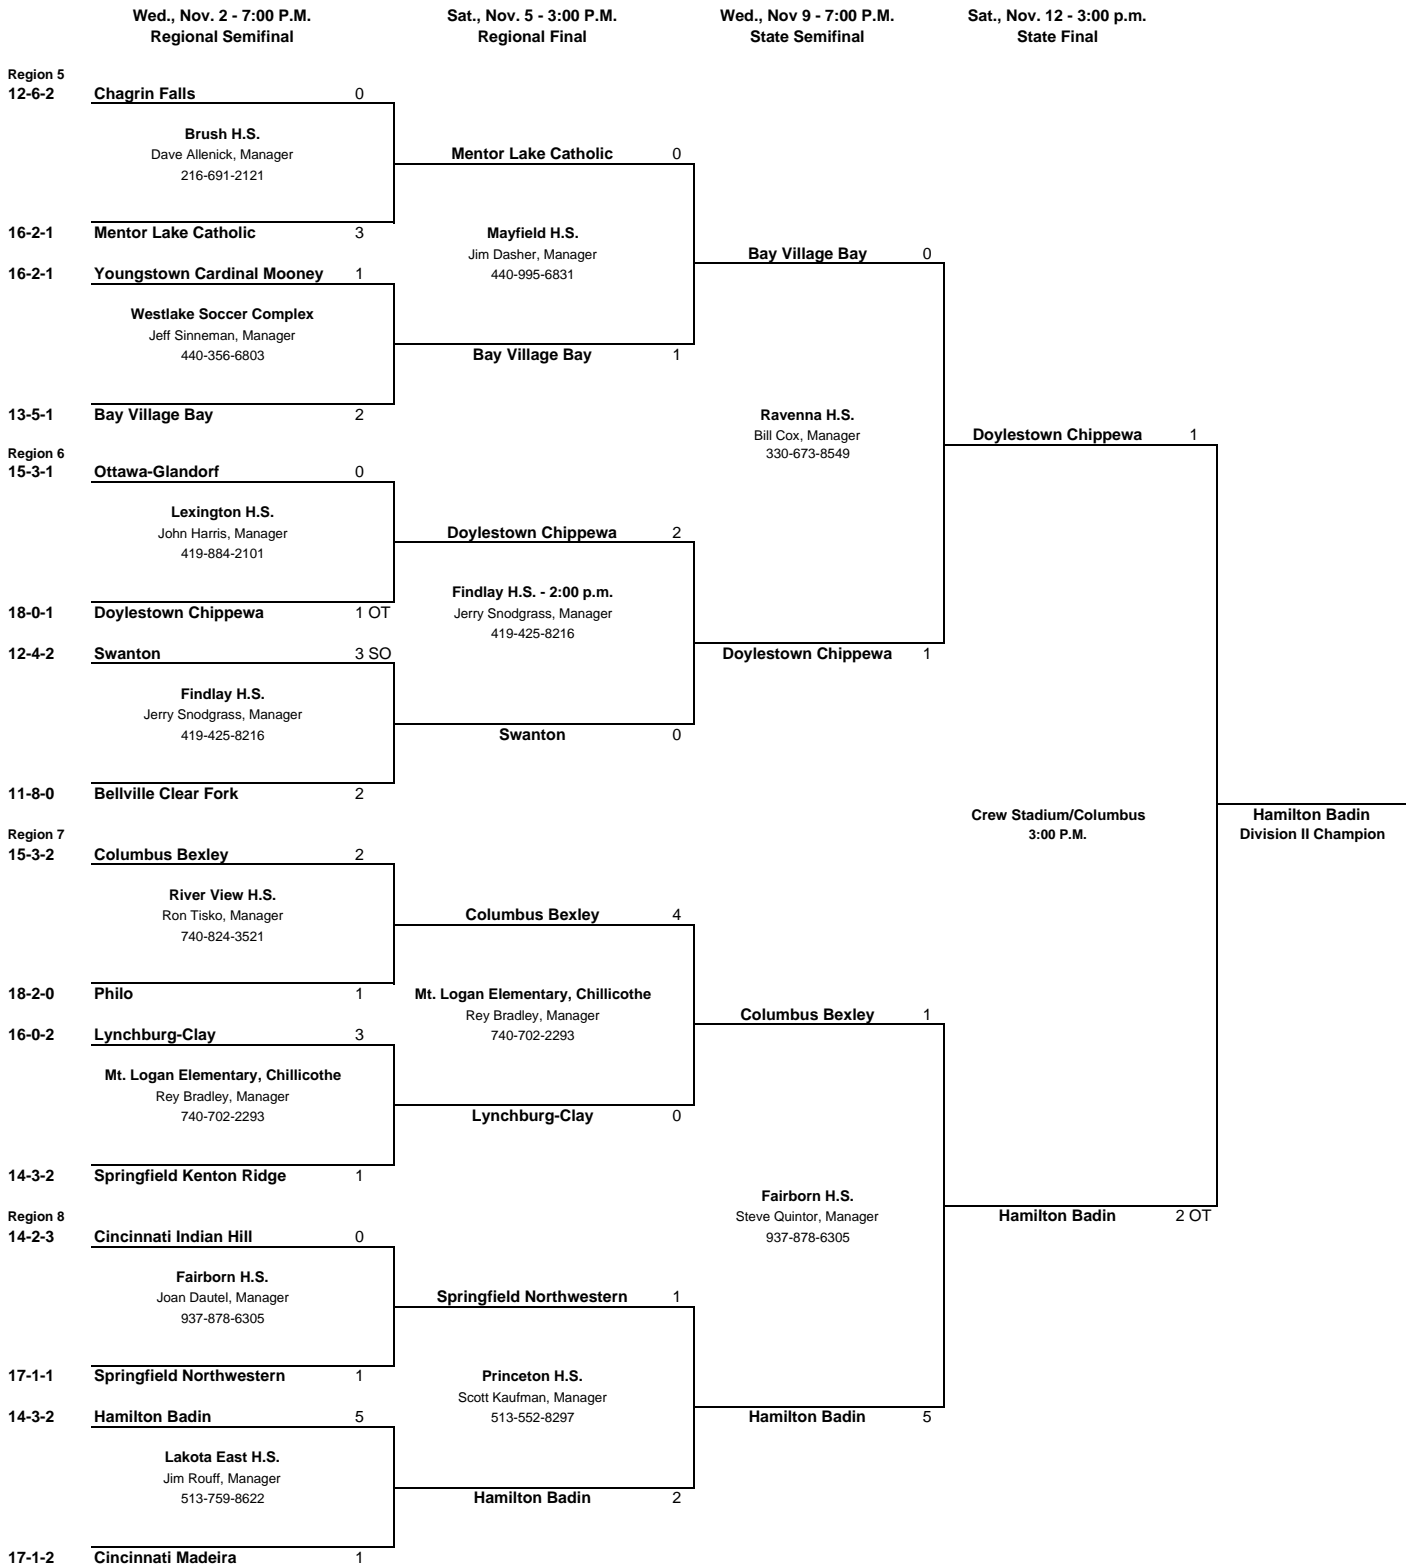

2005 SOCCER TOURNAMENT - GIRLS DIVISION II

Crew Stadium/Columbus
3:00 P.M.

Hamilton Badin
Division II Champion

PLEASE NOTE: Top team on the bracket is the home team.
 Teams may not play on their home site
 Sites are subject to change as needed