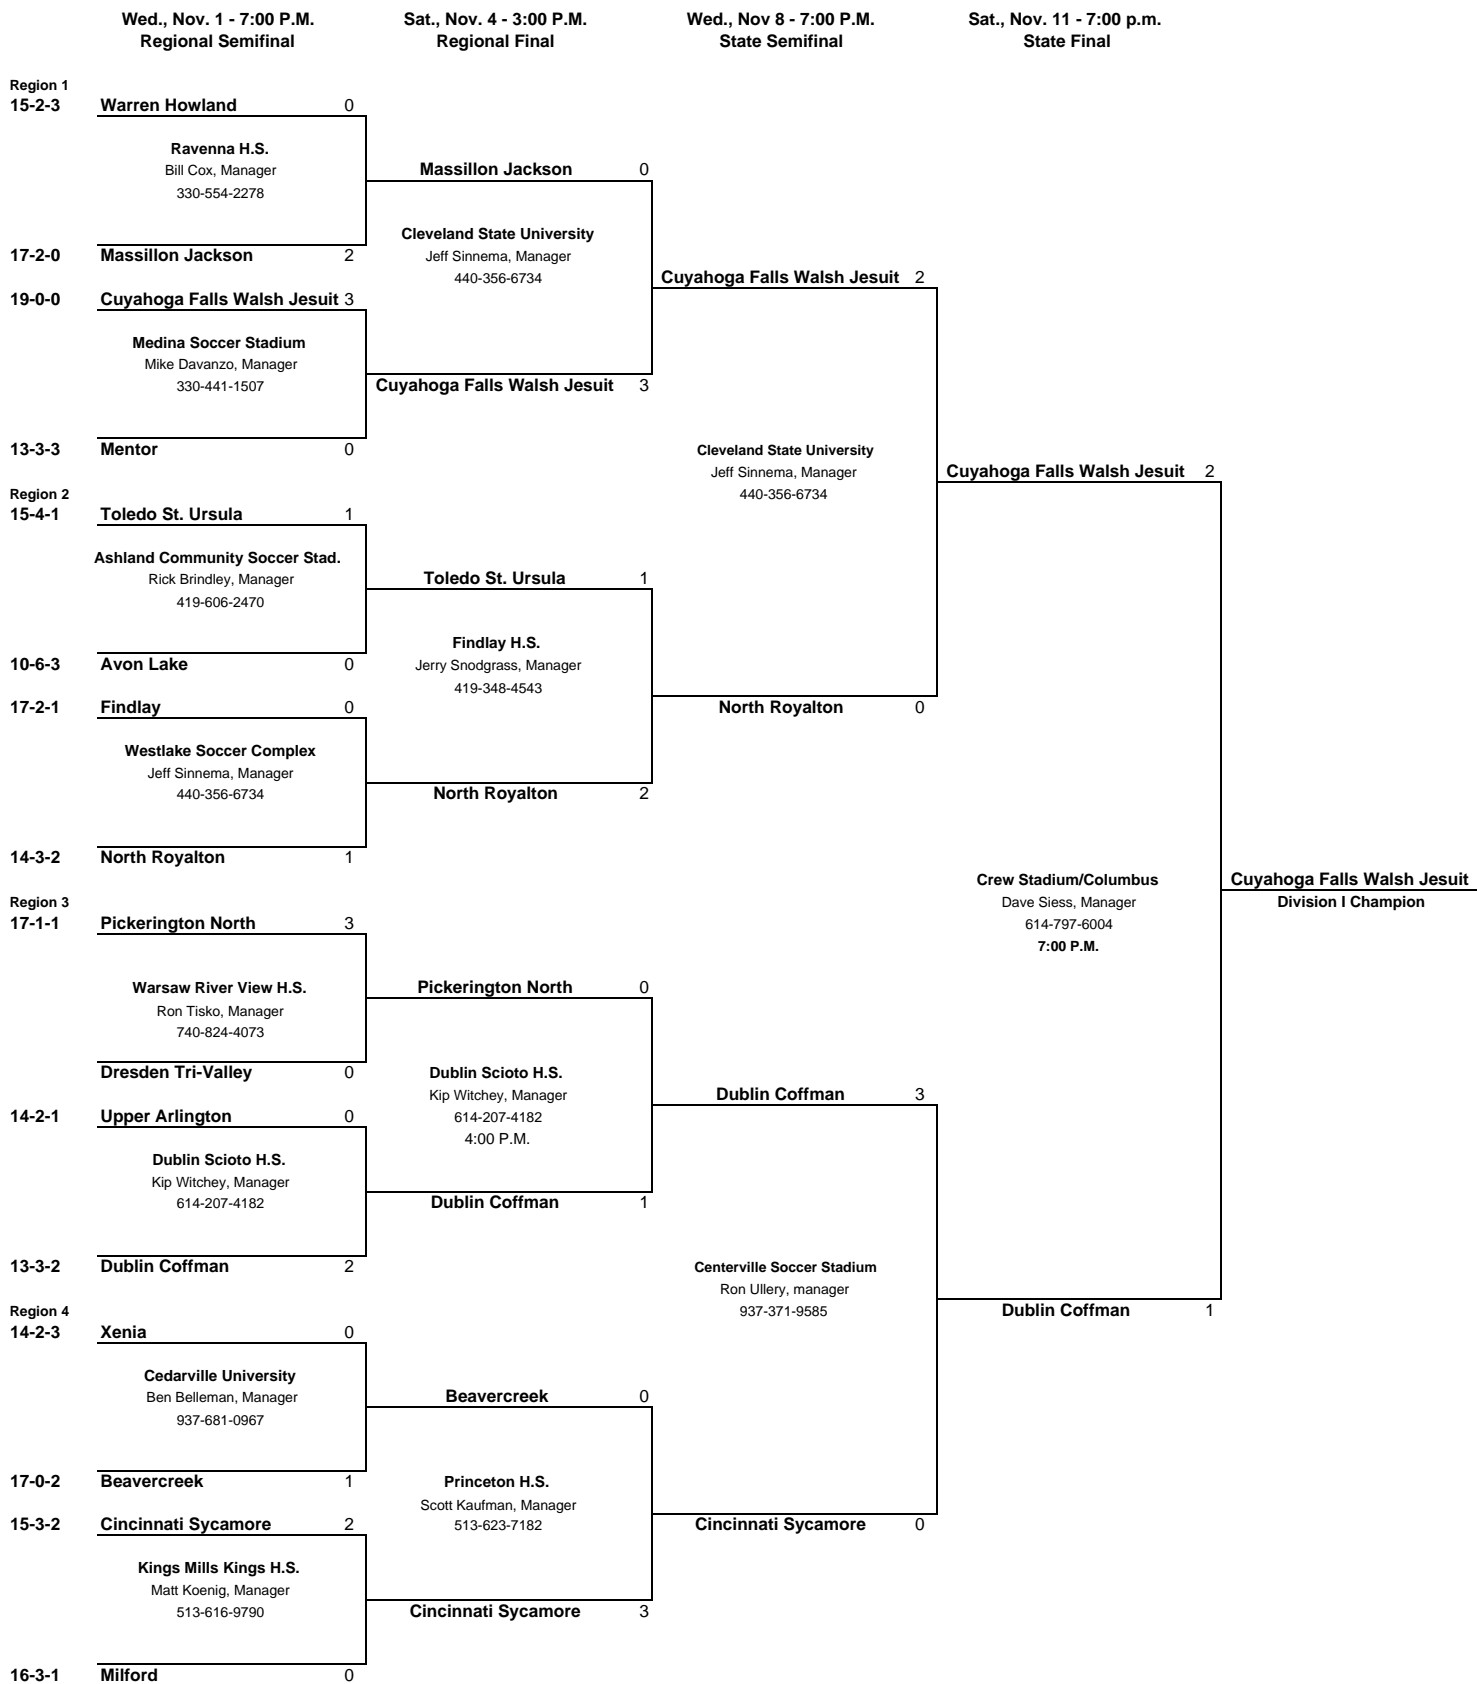

2006 SOCCER TOURNAMENT - GIRLS DIVISION I

PLEASE NOTE: Top team on the bracket is the home team.
 Teams may not play on their home site
 Sites are subject to change as needed