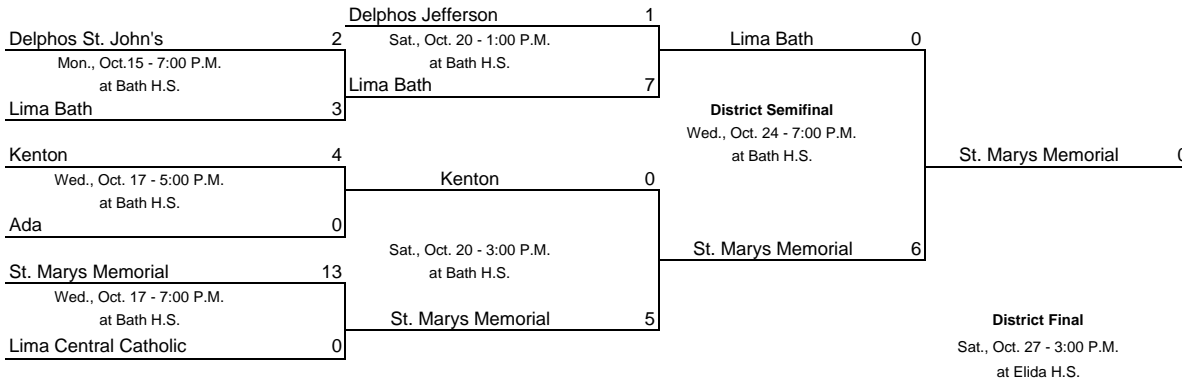

Bath Sectional: Bath H.S., 2650 Bible Rd., Lima 45804.

Rich Dackin, Mgr., B: 419-221-1839 F: 419-221-2431

Ottoville Sectional: Ottoville H.S., 650 W. 3rd St., Ottoville 45876

Mark Odenweller, Mgr., 419-453-3358