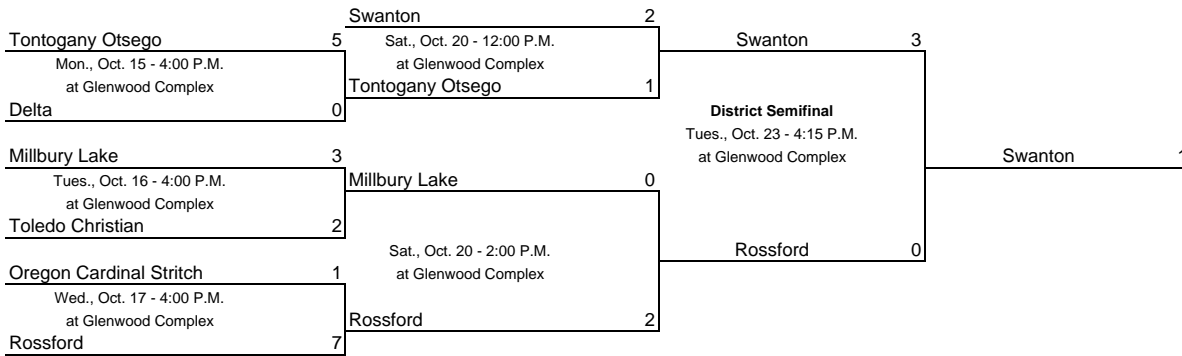

Elida District: Elida Middle School, 4500 Sunnydale., Elida 45807.

Dave May, Mgr. B: 419-331-2580; F: 419-331-4484.