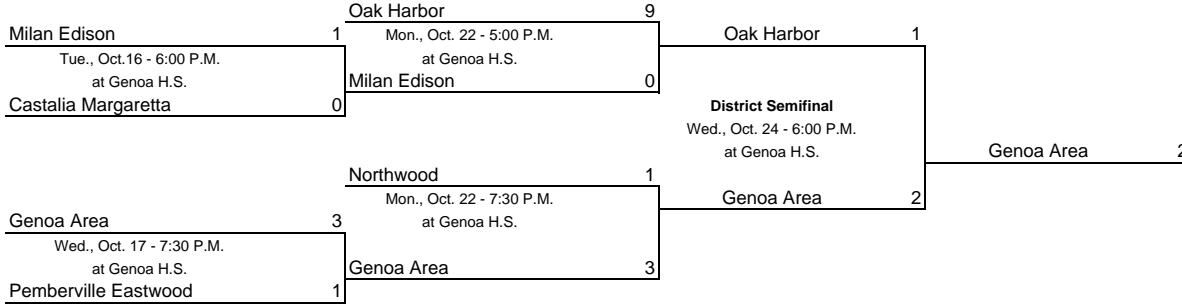

OHSAA 2007 SOCCER TOURNAMENT - GIRLS DIVISION II

Region 6 - Tournament Bracket

Home Team is Top Team on Bracket # - indicates sectional seed Times are subject to change.

Toledo District: Central Catholic H.S., 2550 Cherry St., Toledo 43608

Mike Padgett, Mgr., 419-255-2280

Genoa Sectional: Genoa H.S., 2980 N. Genoa Clay Ctr. Rd., Genoa 43430

Mike Thomas, Mgr., 419-855-7781 ext. 18

Rossford Sectional: Glenwood Athletic Complex, 28920 Lime City Rd., Perrysburg, 43551.

Chuck Cox, Mgr. B: 419-661-2830; F: 419-661-2831.