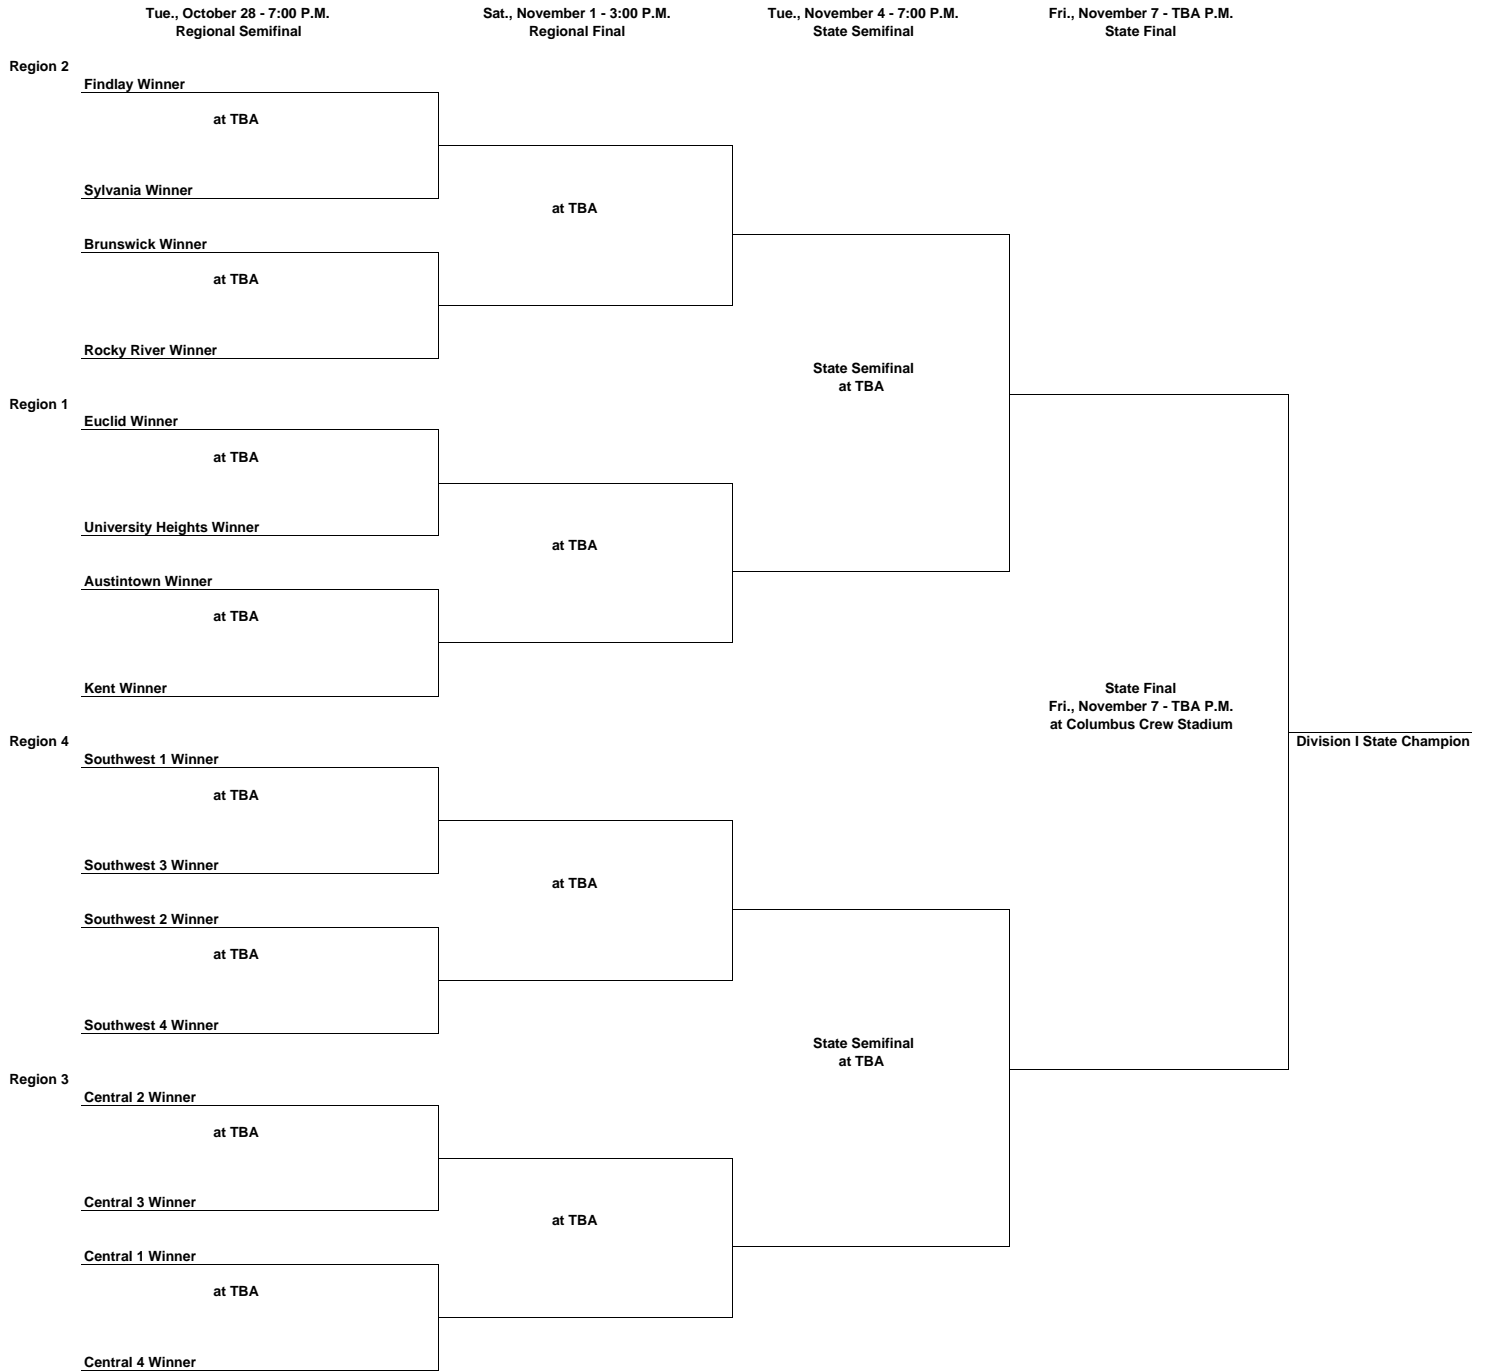

2014 SOCCER TOURNAMENT - GIRLS DIVISION I

PLEASE NOTE: Top team on the bracket is the home team.
 Teams may not play on their home site
 Sites are subject to change as needed