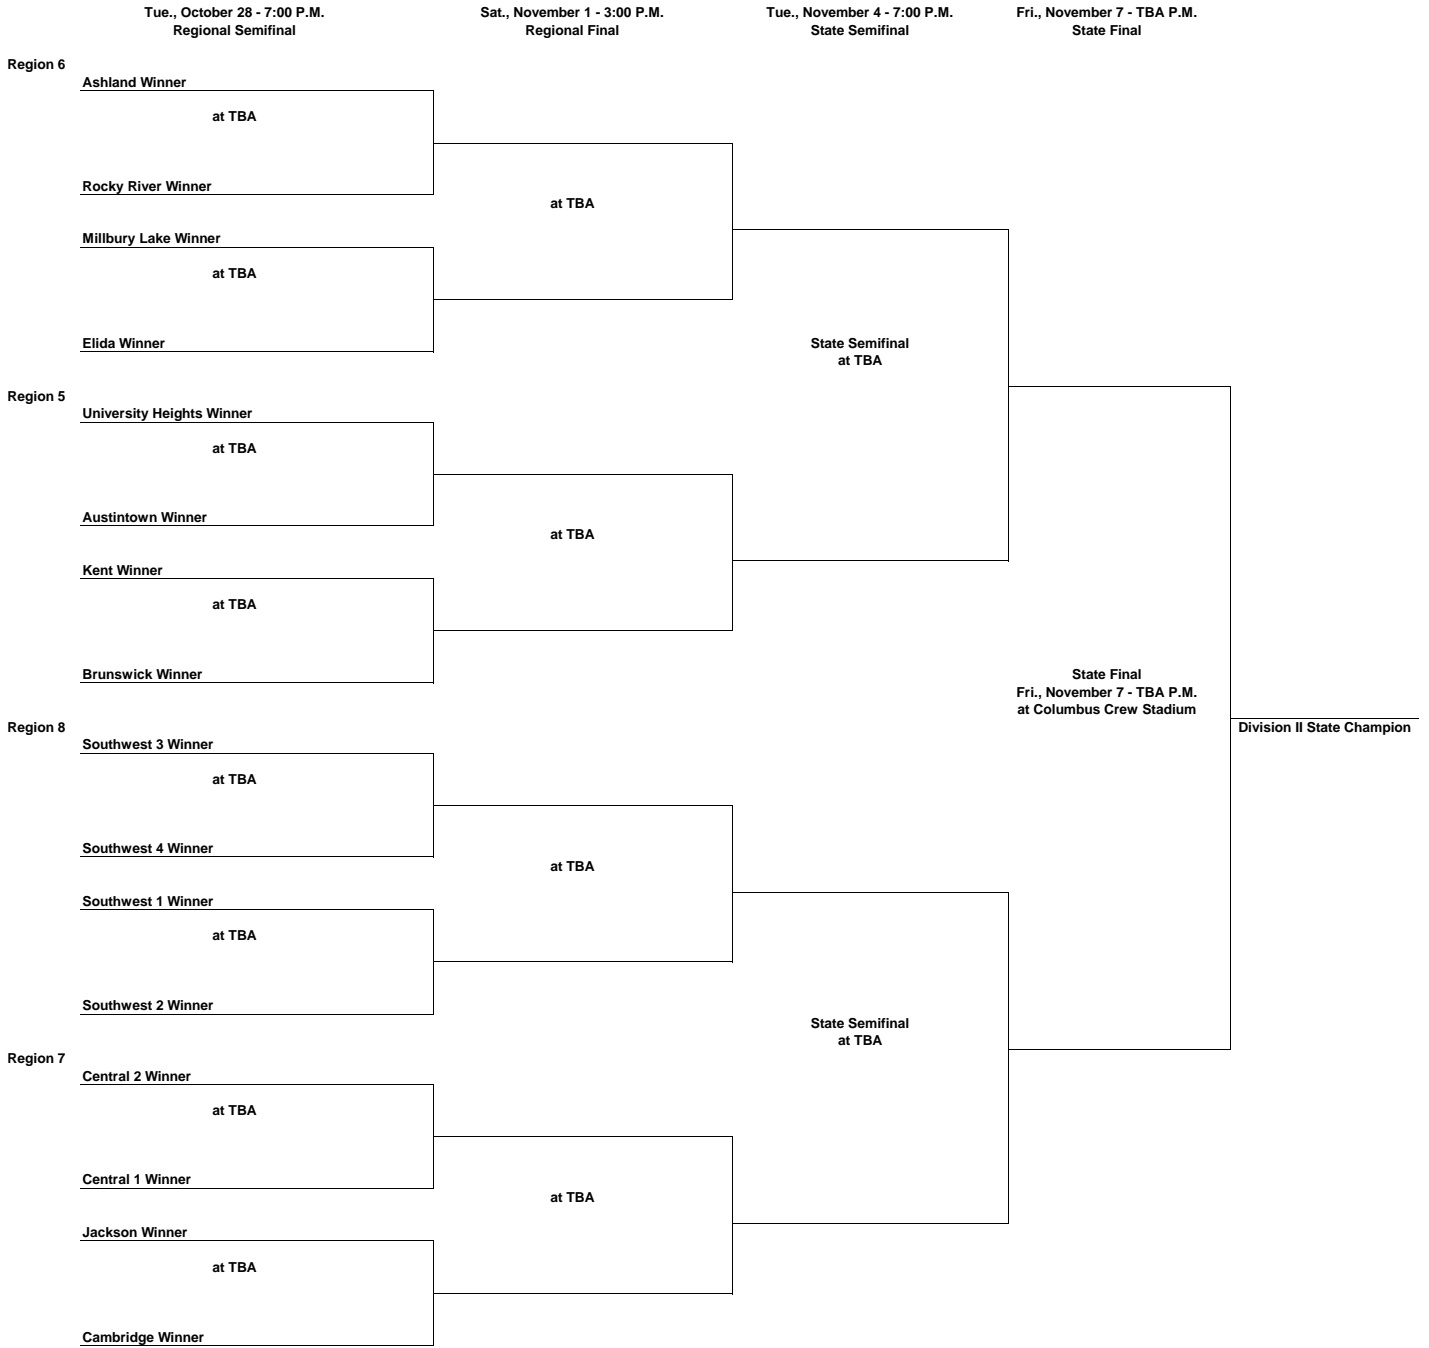

2014 SOCCER TOURNAMENT - GIRLS DIVISION II

PLEASE NOTE:	Top team on the bracket is the home team. Teams may not play on their home site Sites are subject to change as needed
--------------	-----------------------------------------------------------------------------------------------------------------------------