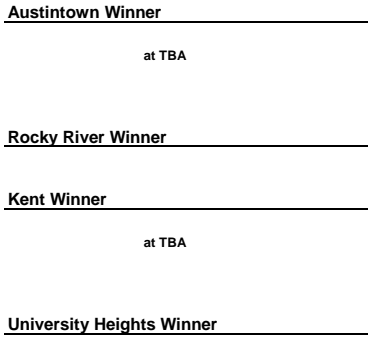

2015 SOCCER TOURNAMENT - GIRLS DIVISION III

Tue., November 3 - 7:00 P.M.
Regional Semifinal

Sat., November 7 - 3:00 P.M.
Regional Final

Tue., November 10 - 7:00 P.M.
State Semifinal

Fri., November 13 - TBA P.M.
State Final

Region 9

Region 10

Region 11

Region 12

State Final
Fri., November 13 - TBA P.M.
at MAPFRE Stadium

Division III State Champion

PLEASE NOTE: Top team on the bracket is the home team.
Teams may not play on their home site
Sites are subject to change as needed