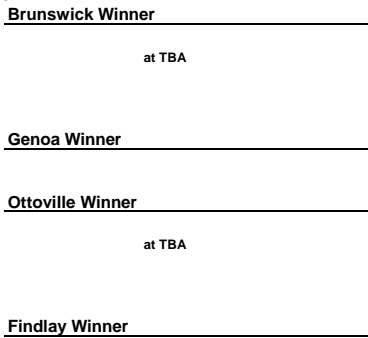

2015 SOCCER TOURNAMENT - GIRLS DIVISION III

Tue., November 3 - 7:00 P.M.
Regional Semifinal

Sat., November 7 - 3:00 P.M.
Regional Final

Tue., November 10 - 7:00 P.M.
State Semifinal

Fri., November 13 - TBA P.M.
State Final

Region 9

Region 10

Region 11

Region 12

State Final
Fri., November 13 - TBA P.M.
at MAPFRE Stadium

Division III State Champion

PLEASE NOTE: Top team on the bracket is the home team.
Teams may not play on their home site
Sites are subject to change as needed