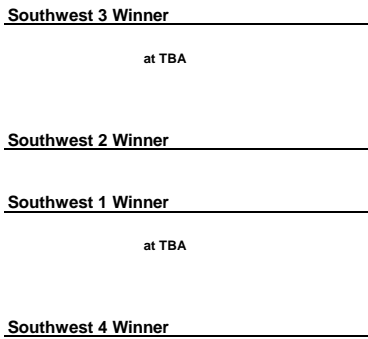

Region 9

Region 10

Region 11

Region 12

State Final
Fri., November 13 - TBA P.M.
at MAPFRE Stadium

Division III State Champion

PLEASE NOTE: Top team on the bracket is the home team.
Teams may not play on their home site
Sites are subject to change as needed