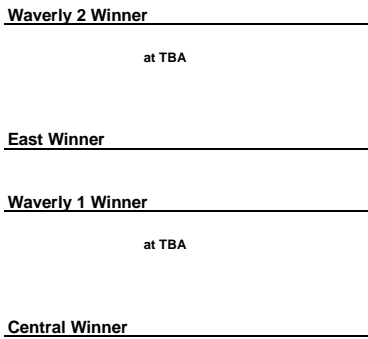

2015 SOCCER TOURNAMENT - GIRLS DIVISION III

Tue., November 3 - 7:00 P.M.
Regional Semifinal

Sat., November 7 - 3:00 P.M.
Regional Final

Tue., November 10 - 7:00 P.M.
State Semifinal

Fri., November 13 - TBA P.M.
State Final

Region 9

Region 10

Region 11

Region 12

State Final
Fri., November 13 - TBA P.M.
at MAPFRE Stadium

Division III State Champion

PLEASE NOTE: Top team on the bracket is the home team.
Teams may not play on their home site
Sites are subject to change as needed