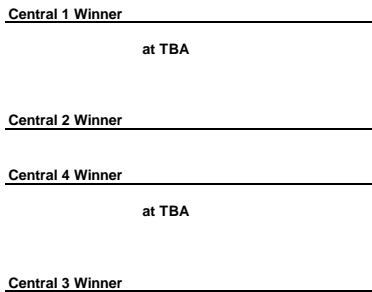

2015 SOCCER TOURNAMENT - GIRLS DIVISION I

Tue., November 3 - 7:00 P.M.
Regional Semifinal

Sat., November 7 - 3:00 P.M.
Regional Final

Tue., November 10 - 7:00 P.M.
State Semifinal

Fri., November 13 - TBA P.M.
State Final

Region 1

Region 2

Region 3

Region 4

at TBA

State Semifinal
at TBA

at TBA

State Semifinal
at TBA