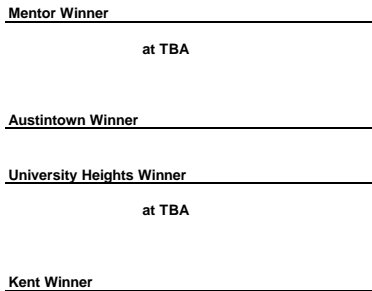

2015 SOCCER TOURNAMENT - GIRLS DIVISION I

Tue., November 3 - 7:00 P.M.
Regional Semifinal

Sat., November 7 - 3:00 P.M.
Regional Final

Tue., November 10 - 7:00 P.M.
State Semifinal

Fri., November 13 - TBA P.M.
State Final

Region 1

Region 2

Region 3

Region 4

at TBA

State Semifinal
at TBA

at TBA

State Semifinal
at TBA