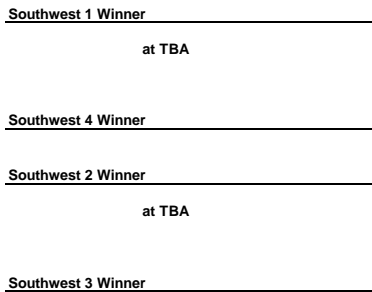

Region 1

Region 2

Region 3

Region 4

at TBA

State Semifinal
at TBA

at TBA

State Semifinal
at TBA

State Final
Fri., November 13 - TBA P.M.
at MAPFRE Stadium

Division I State Champion

PLEASE NOTE: Top team on the bracket is the home team.
Teams may not play on their home site
Sites are subject to change as needed