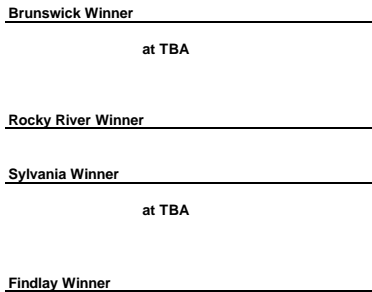

2015 SOCCER TOURNAMENT - GIRLS DIVISION I

Tue., November 3 - 7:00 P.M.
Regional Semifinal

Sat., November 7 - 3:00 P.M.
Regional Final

Tue., November 10 - 7:00 P.M.
State Semifinal

Fri., November 13 - TBA P.M.
State Final

Region 1

Region 2

Region 3

Region 4

at TBA

State Semifinal
at TBA

at TBA

State Semifinal
at TBA