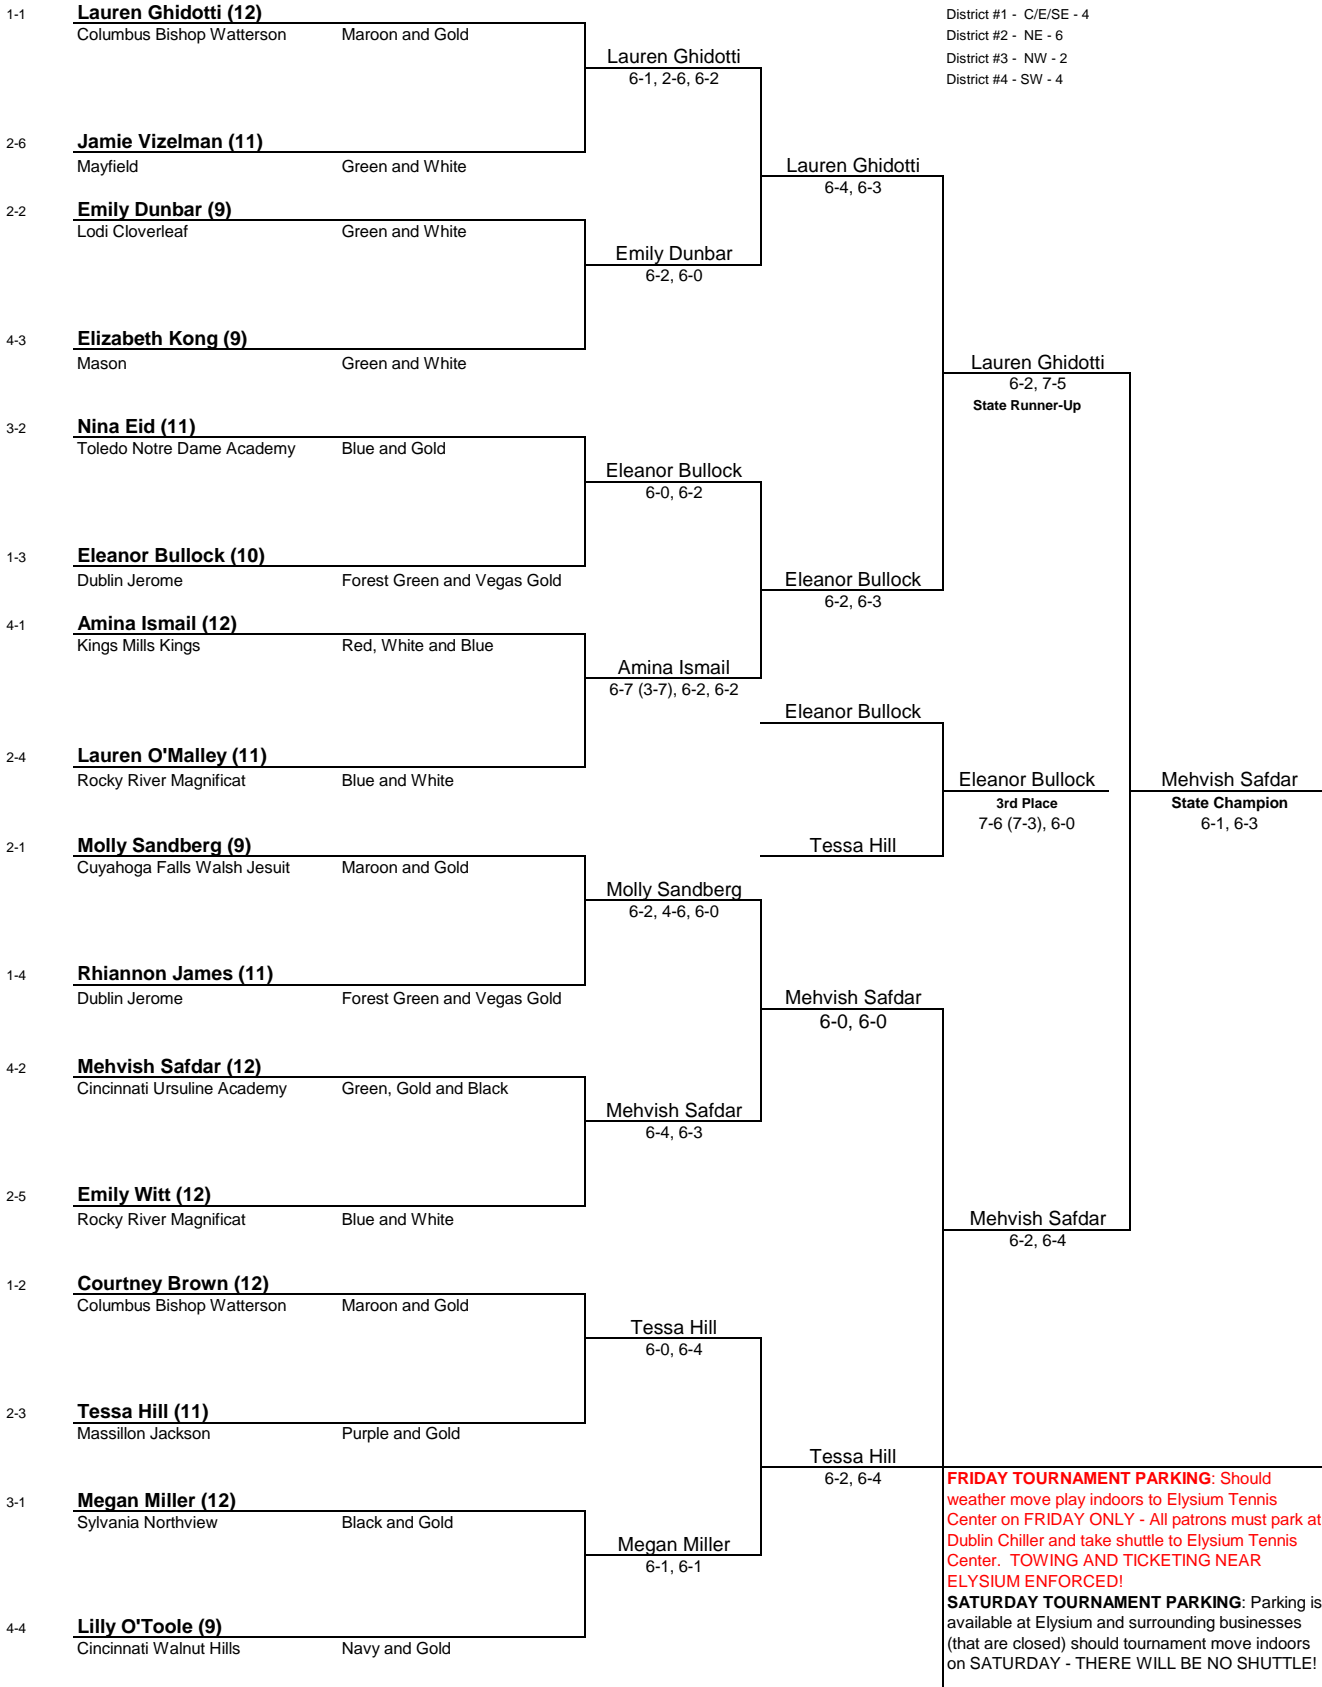

**2013 OHSAA GIRLS STATE TENNIS TOURNAMENT
DIVISION I SINGLES BRACKET**
SEE PARKING NOTES BELOW

Dst-Pl:

Code:

District #1 - C/E/SE - 4
District #2 - NE - 6
District #3 - NW - 2
District #4 - SW - 4

FRIDAY TOURNAMENT PARKING: Should weather move play indoors to Elysium Tennis Center on FRIDAY ONLY - All patrons must park at Dublin Chiller and take shuttle to Elysium Tennis Center. TOWING AND TICKETING NEAR ELYSIUM ENFORCED!