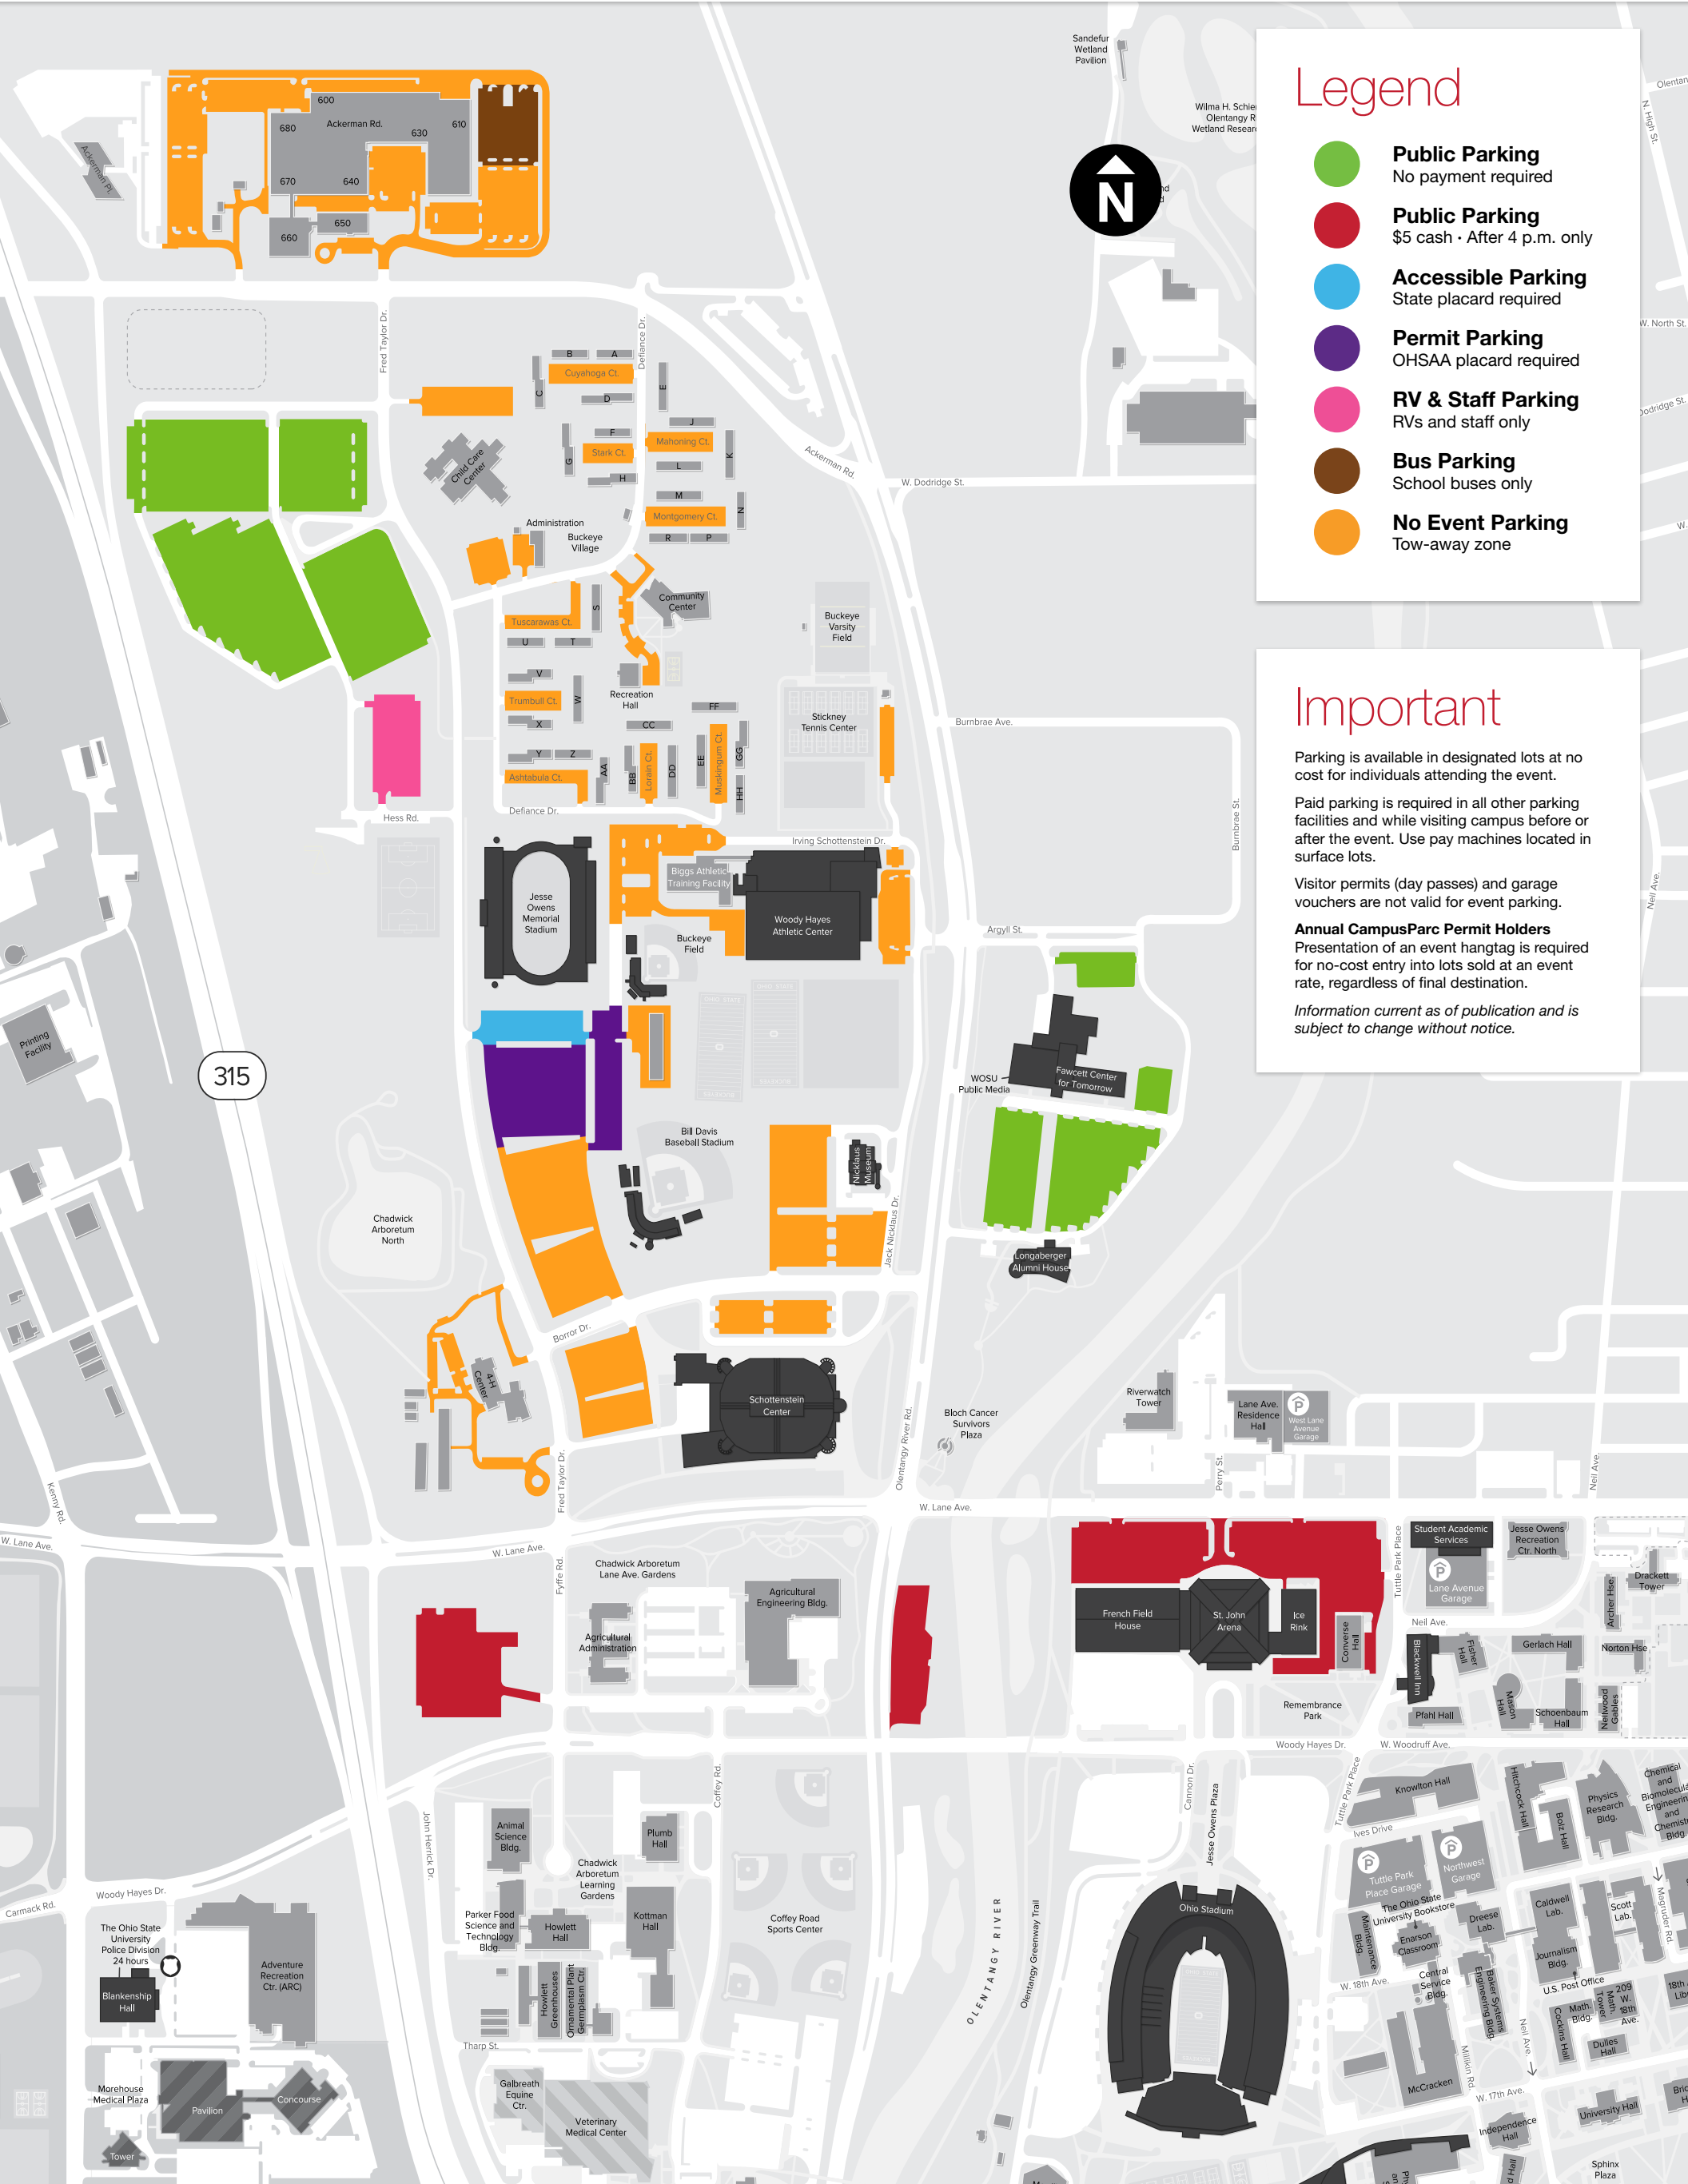

Friday, June 3, 2016 · Jesse Owens Memorial Stadium

OHSAA Track & Field State Tournament

Legend

- **Public Parking**
No payment required
- **Public Parking**
\$5 cash - After 4 p.m. only
- **Accessible Parking**
State placard required
- **Permit Parking**
OHSAA placard required
- **RV & Staff Parking**
RVs and staff only
- **Bus Parking**
School buses only
- **No Event Parking**
Tow-away zone

Important

Parking is available in designated lots at no cost for individuals attending the event.

Paid parking is required in all other parking facilities and while visiting campus before or after the event. Use pay machines located in surface lots.

Visitor permits (day passes) and garage vouchers are not valid for event parking.

Annual CampusParc Permit Holders
Presentation of an event hangtag is required for no-cost entry into lots sold at an event rate, regardless of final destination.