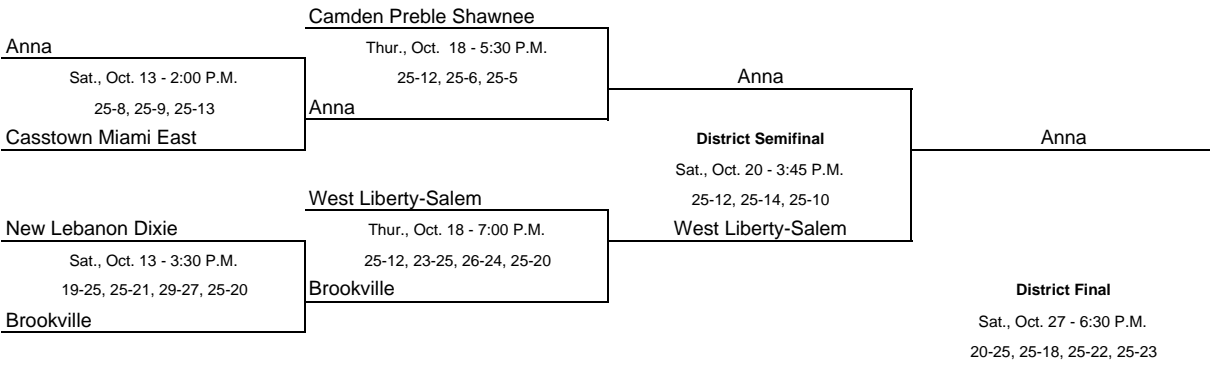

Brookville Lower Sectional: Brookville H.S., 106 Hill St., Brookville 45309

Chris Bronner, Mgr., B: 937-833-6761

Anna
To Regional Semifinal
at Wilmington H.S.
vs Versailles
Wed., Oct. 31 - 6:00 P.M.

Monroe Lower Sectional: Lemon Monroe H.S., 220 Yankee Rd., Monroe 45040