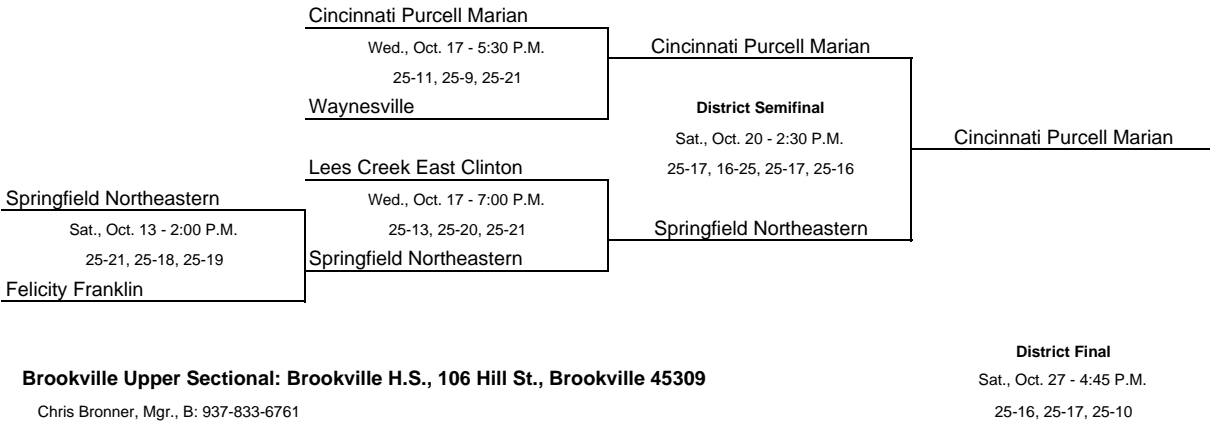

2007 VOLLEYBALL SECTIONAL/DISTRICT TOURNAMENT
Division III - Region 12 - Wilmington

Tipp City 2 District: Tippecanoe H.S., 615 E. Kessler-Cowlesville Rd., Tipp City 45371

Matt Shomper, Mgr., B: 937-669-6364

Wilmington Lower Sectional: Wilmington H.S., 300 Richardson Pl., Wilmington 45177

Gary Downing, Mgr., B: 937-382-7556