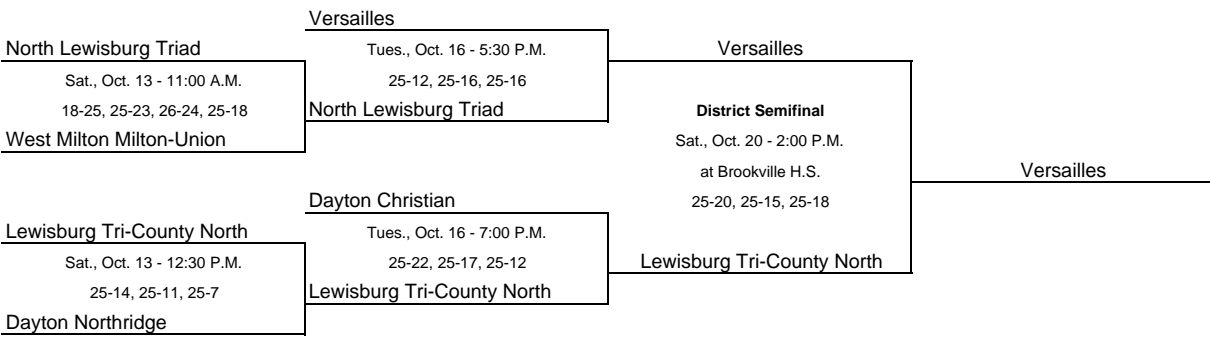

Brookville Upper Sectional: Brookville H.S., 106 Hill St., Brookville 45309

Chris Bronner, Mgr., B: 937-833-6761