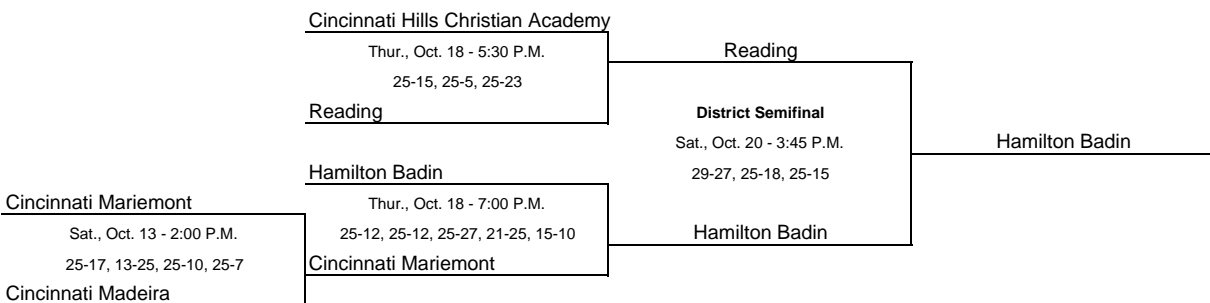

Monroe Lower Sectional: Lemon Monroe H.S., 220 Yankee Rd., Monroe 45040

John Singleton, Mgr., B: 513-539-8111