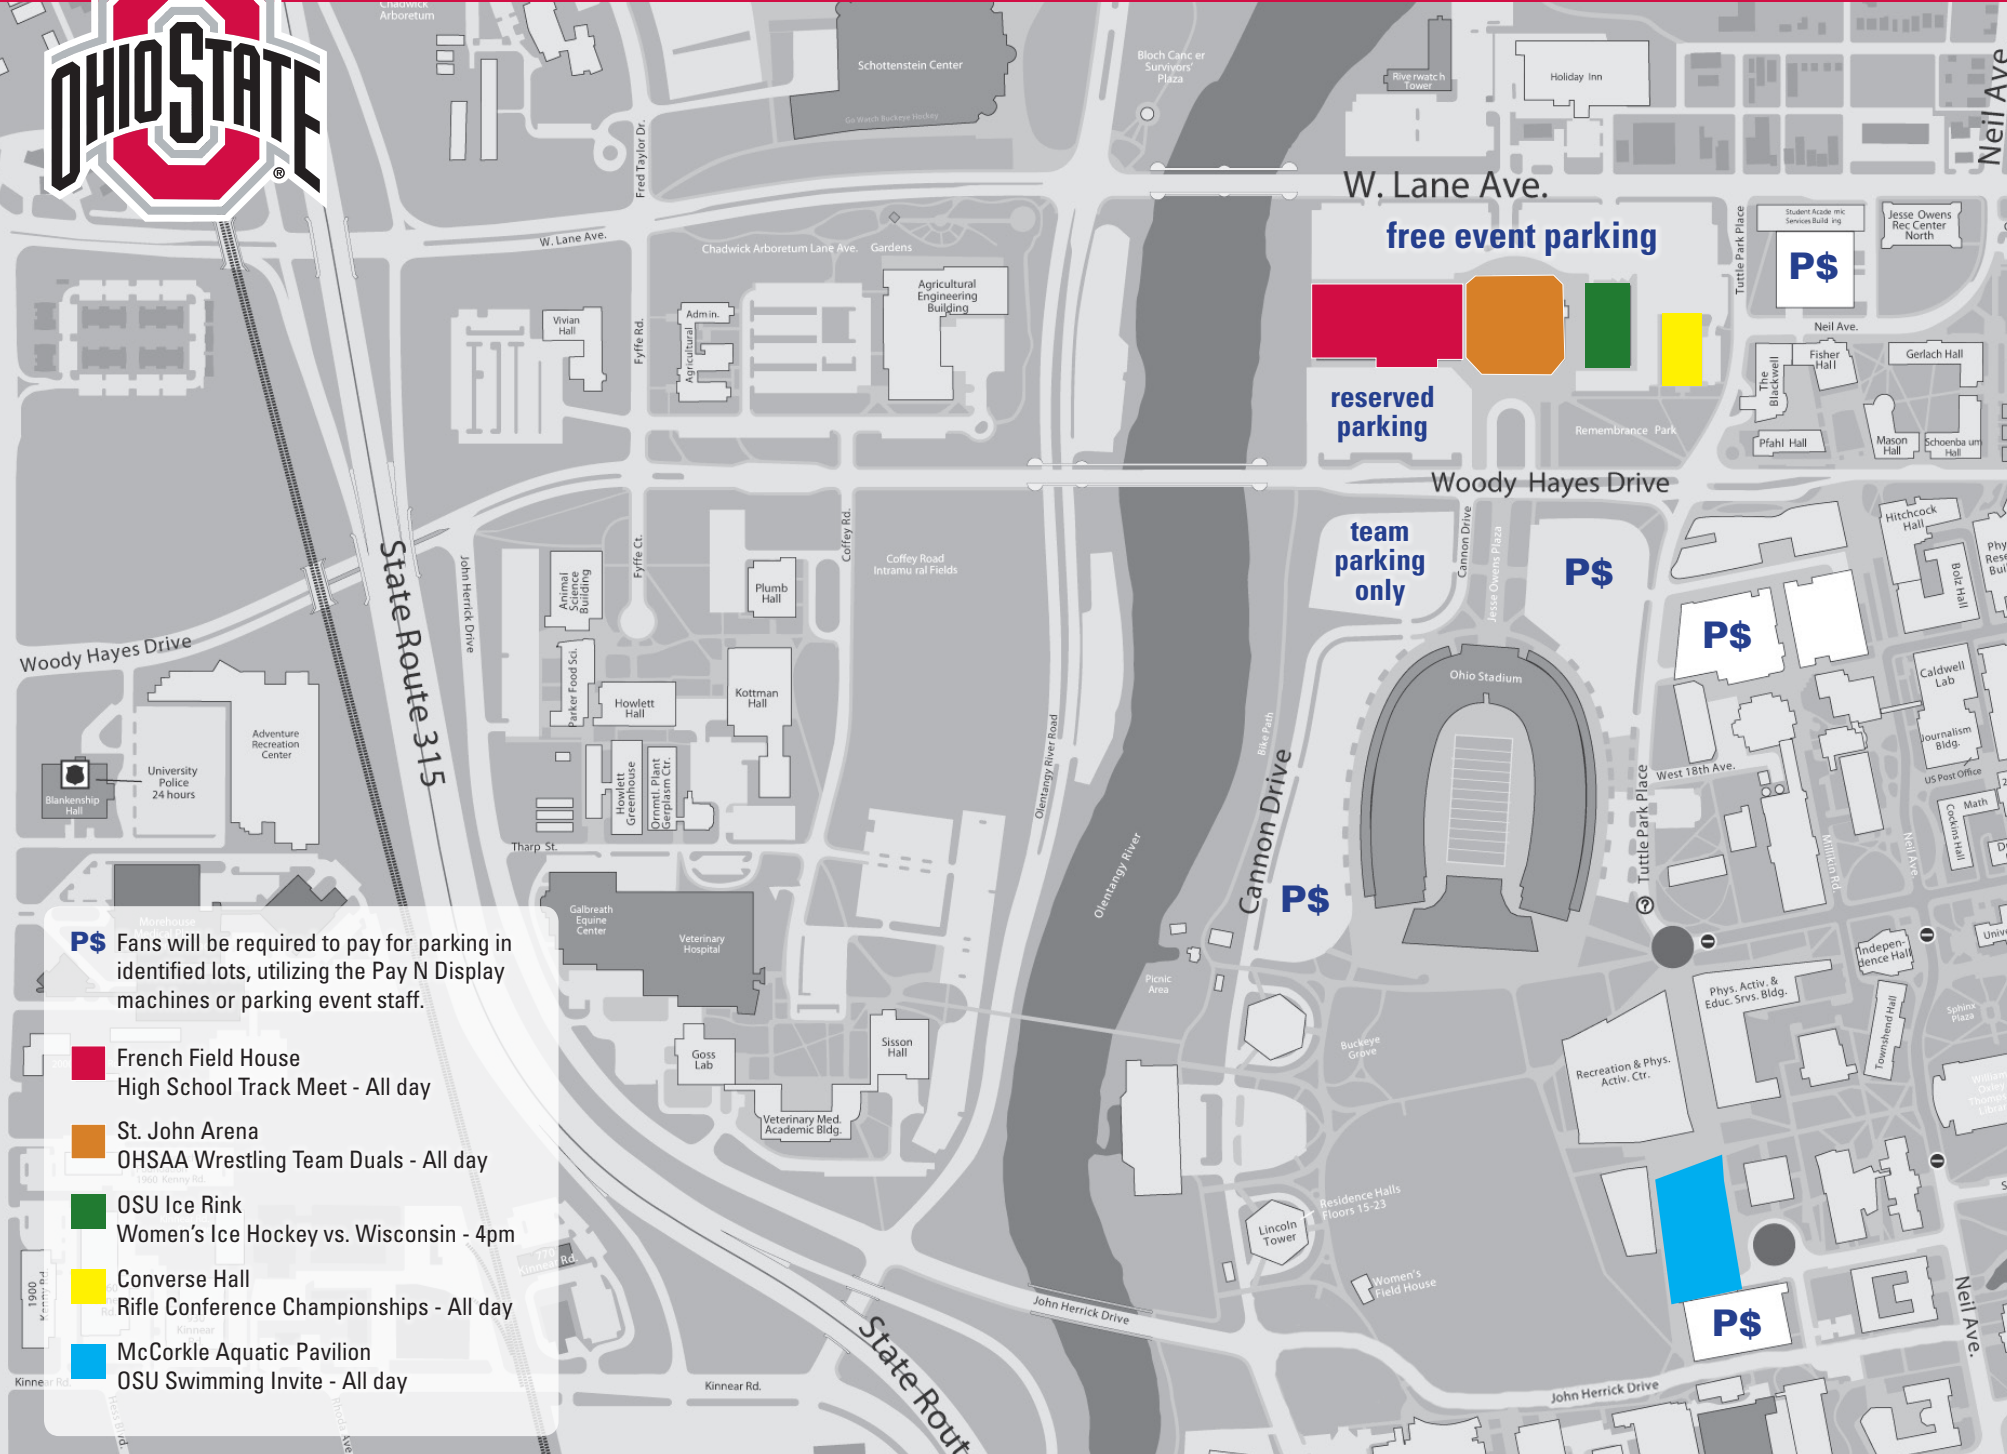

# February 8 Event Parking Map

**P\$** Fans will be required to pay for parking in identified lots, utilizing the Pay N Display machines or parking event staff.

- French Field House  
High School Track Meet - All day
- St. John Arena  
OHSAA Wrestling Team Duals - All day
- OSU Ice Rink  
Women's Ice Hockey vs. Wisconsin - 4pm
- Converse Hall  
Rifle Conference Championships - All day
- McCormick Aquatic Pavilion  
OSU Swimming Invite - All day