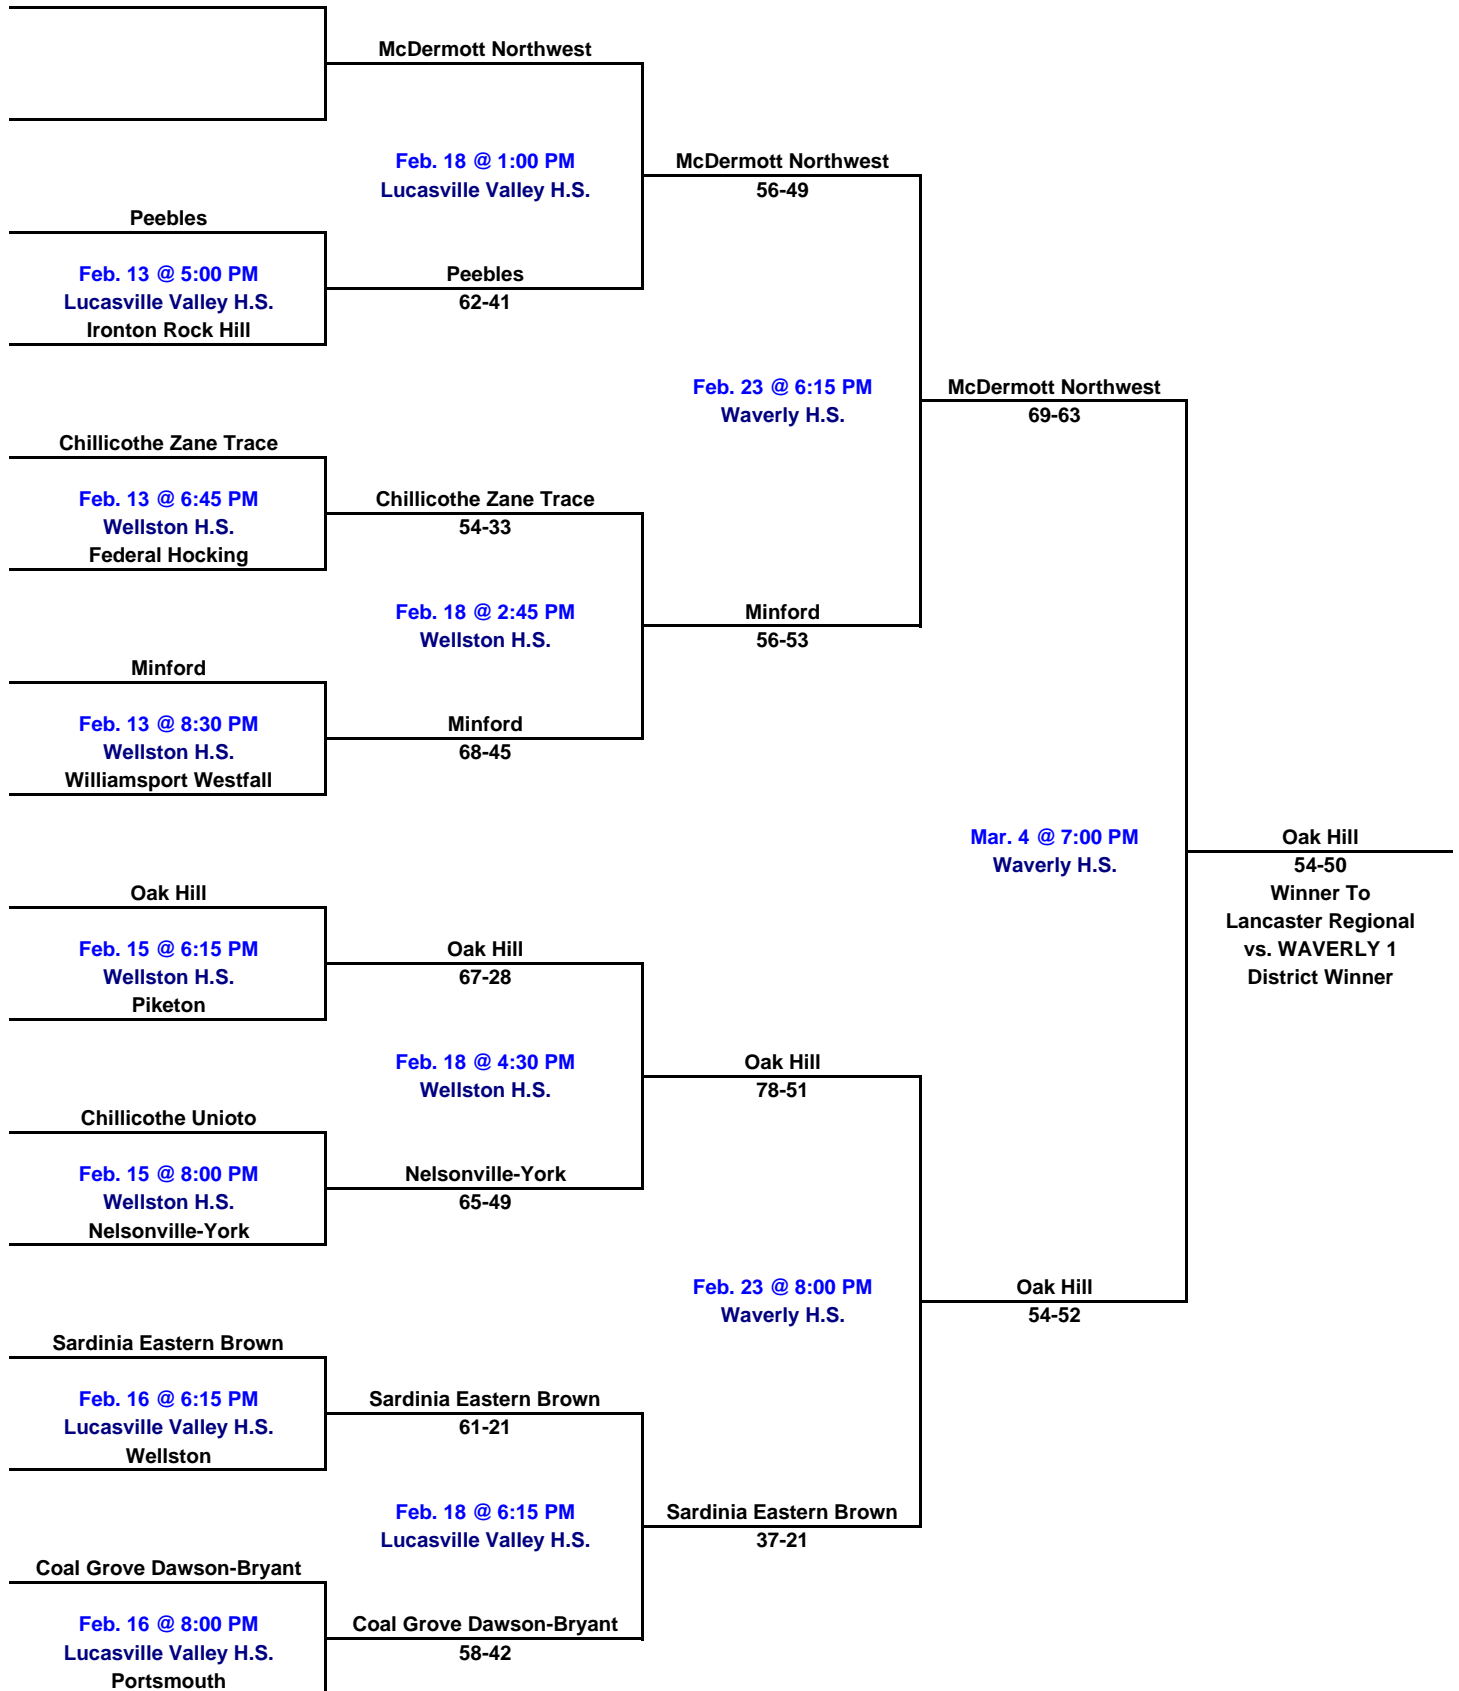

2006 OHSAA Girls Championship

DIVISION III - WAVERLY 2 DISTRICT

Contest dates and time are subject to change. Please call the tournament site to verify any changes.
Number following school name indicates final Associated Press state ranking.
Last Updated @ 9:10 PM on 3/5/2006 by Bruce Gerber