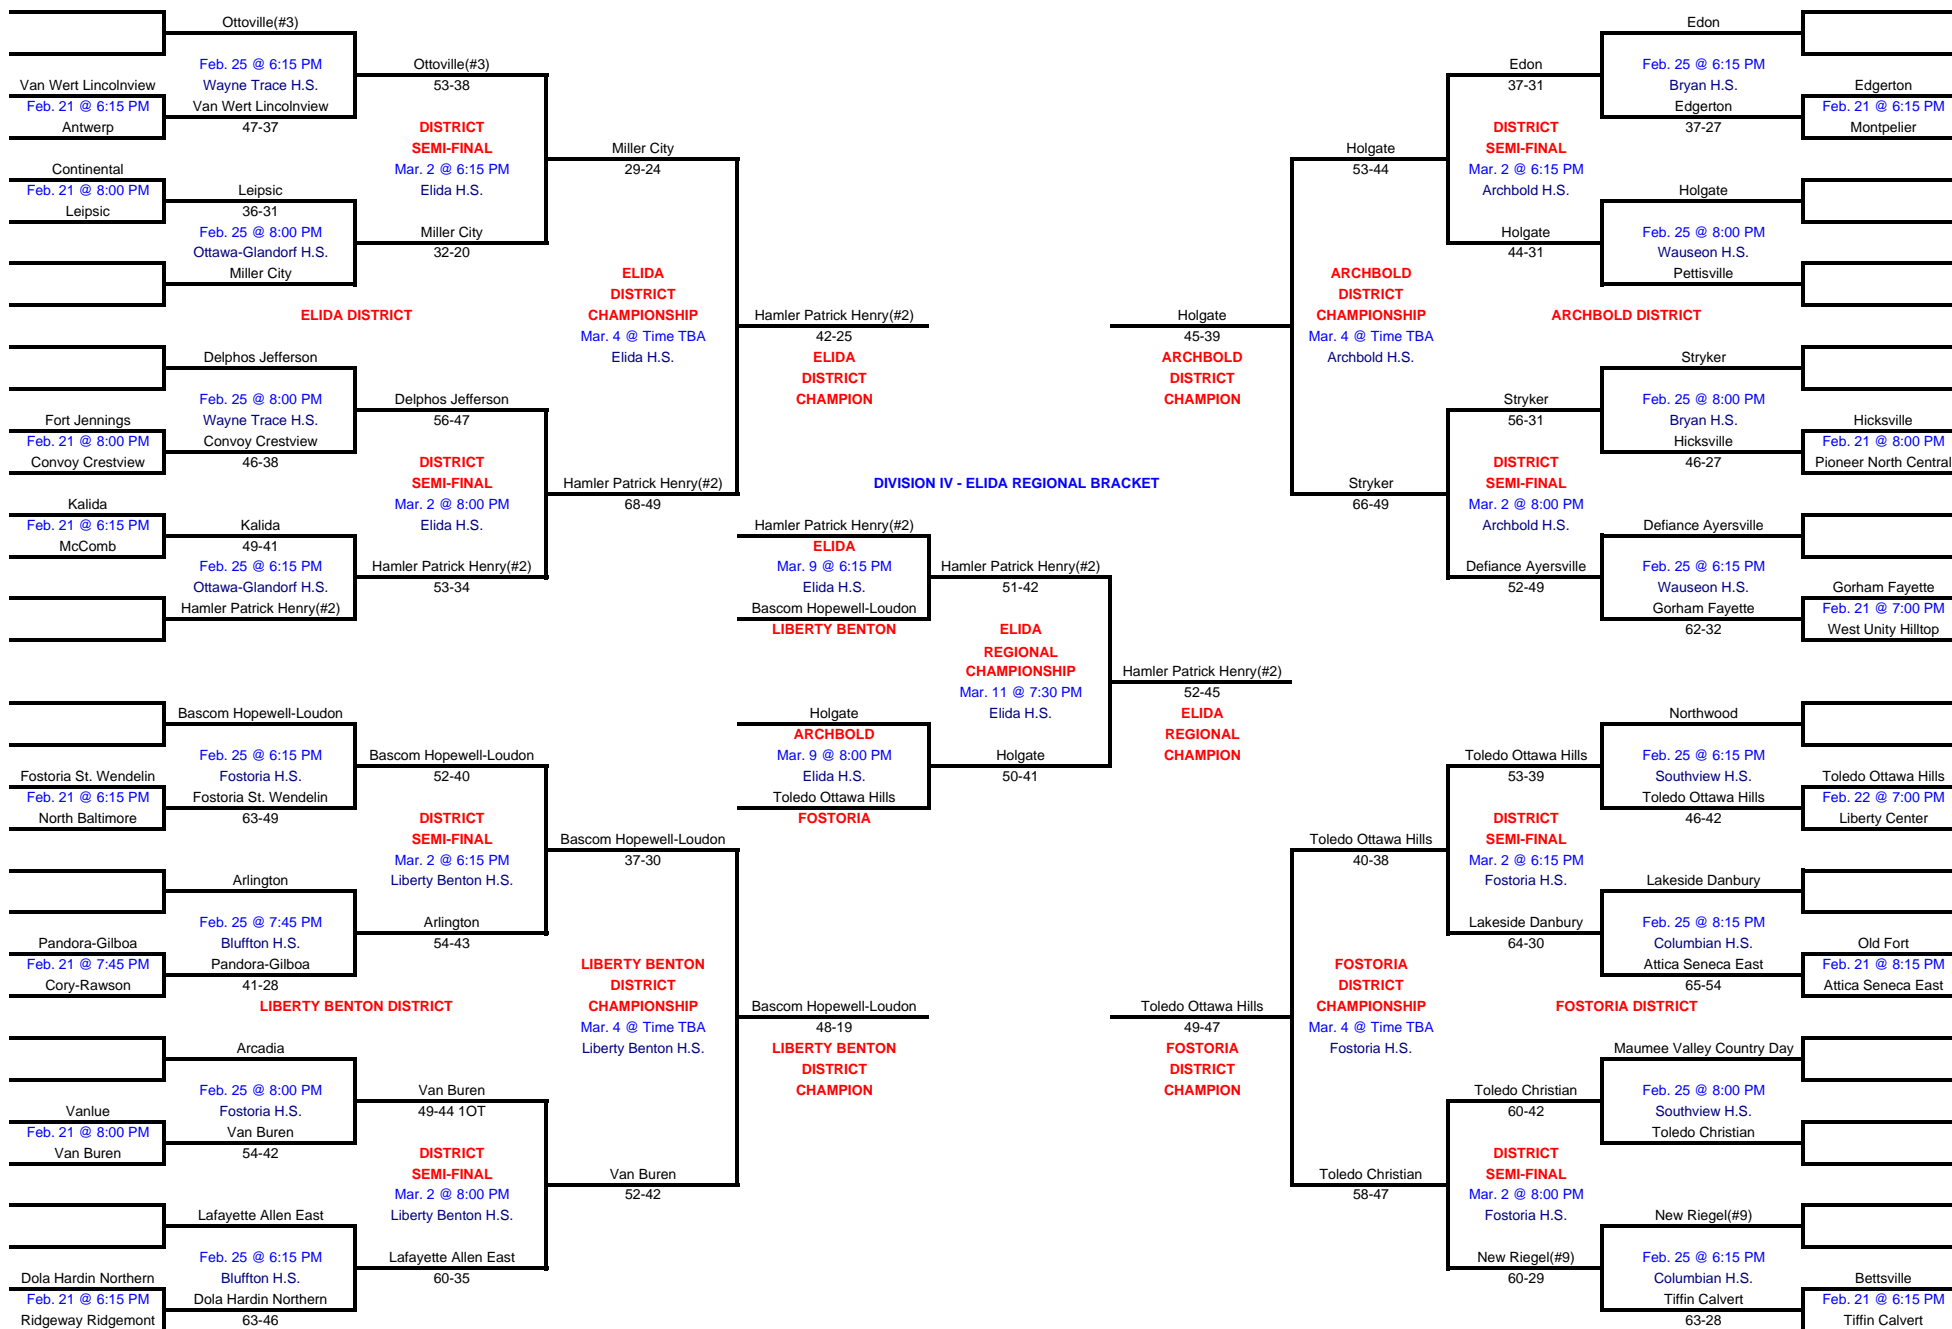

2006 OHSAA Girls Championship

Division IV - Elida Regional @ Elida H.S.

Contest dates and time are subject to change. Please call the tournament site to verify any changes.
 Number following school name indicates final Associated Press state ranking.
 Last Updated @ 10:32 PM on 3/19/2006 by Bruce Gerber