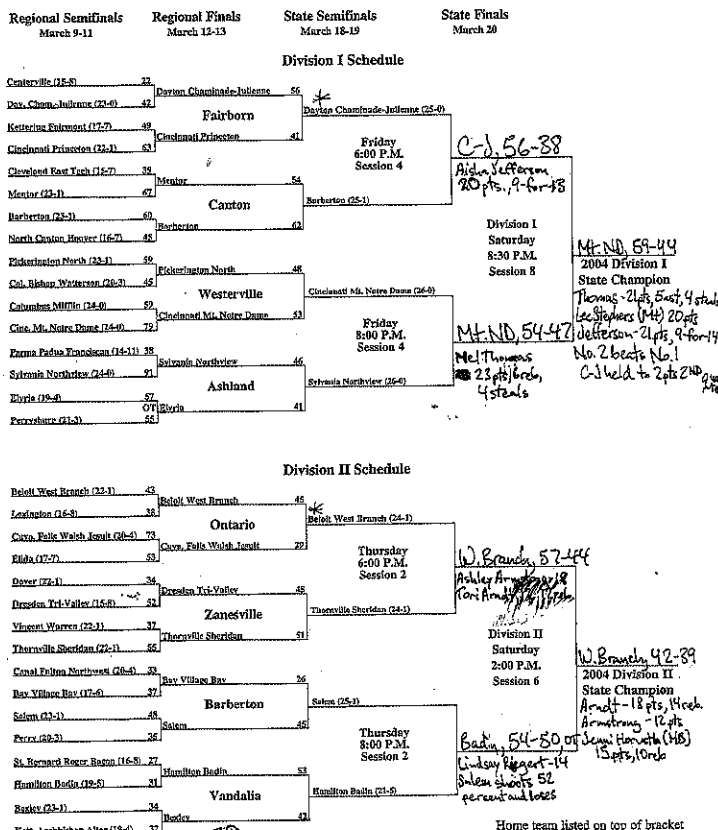

1. **DIVISION III**
1. Cin. Madeira (19) 20-0 269
  2. Orville (3) 211
  3. Oak Hill (1) 19-1 181
  4. New Middletown Spring. (1) 16-0 162
  - S. Euclid Regina (3) 16-0 158
  6. Archbold 17-1 140
  7. Youngs. Ursuline (1) 18-2 123
  8. Newark Cath. 19-1 123
  9. Atwater Waterloo 18-1 83
  10. Smithville 17-2 40
3. Others receiving 12 or more points: 11, Plain City Jonathan Alder 23.

1. **DIVISION IV**
1. Miller City (20) 18-0 268
  2. Berlin Hilland (1) 19-1 228
  3. Cin. Jefferson Top. 19-1 191
  4. Mansfield St. Peter's (6) 16-2 183
  5. Plymouth 17-1 163
  6. Minster (1) 17-2 143
  7. Glouster Trimble 19-1 113
  8. Maria Stein Marion Local 15-3 94
  9. Covington 17-2 57
  10. Mogadore (1) 18-2 55
3. Others receiving 12 or more points: 11, Ft. Lorain 16.

17th annual AP Ohio Ms. Basketball

Mel Thomas, Cincinnati Mount Notre Dame, 5-foot-9, senior Averaged 20.5 points, 6.5 rebounds, 6.1 assists, 3.5 steals per game. Shot 43 percent from 3-point range, four-year starter. Team unbeaten and ranked No. 2 in final regular-season poll. Signed with Connecticut.

2004 Tournament Brackets

State Tournament at Value City Arena at the Jerome Schottenstein Center, The Ohio State University