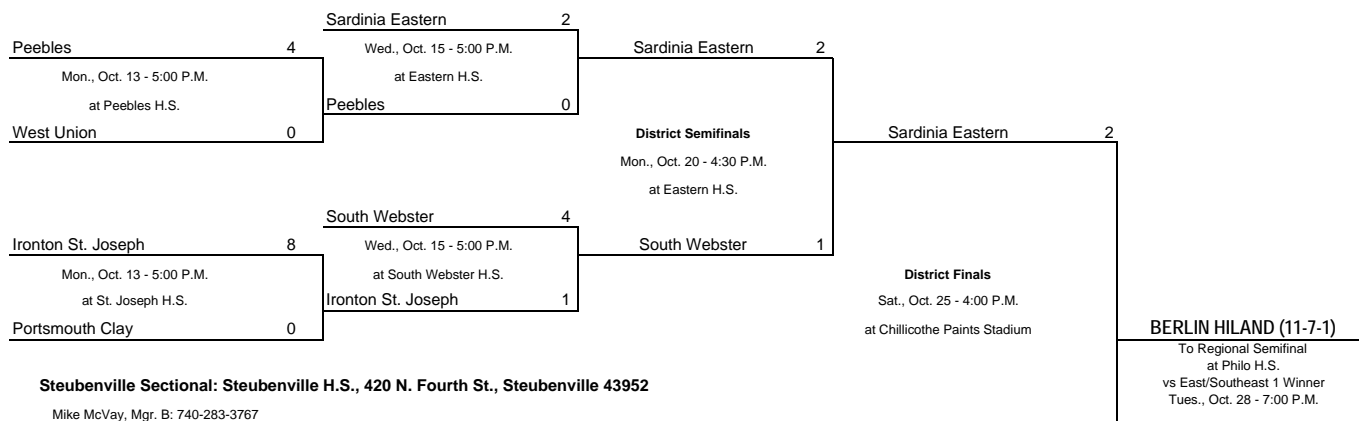

Division 3, Region 11 Continued

Home Team is Top Team on Bracket # - indicates sectional seed Times are subject to change.

East/Southeast 2 District: Chillicothe Paints Stadium, 17273 SR 104 Chillicothe 45601

Alex Mace, Mgr., B: 740-993-4013

Sectional games played at the home team field. Top team on bracket is home team.

Steubenville Sectional: Steubenville H.S., 420 N. Fourth St., Steubenville 43952

Mike McVay, Mgr. B: 740-283-3767