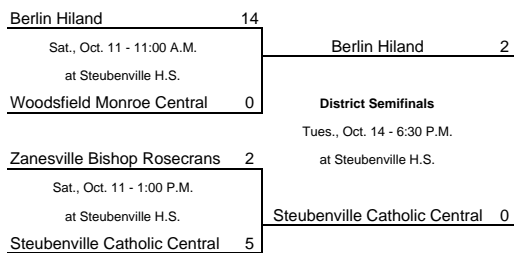

Division 3, Region 11 Continued

Home Team is Top Team on Bracket # - indicates sectional seed Times are subject to change.

East/Southeast 2 District: Chillicothe Paints Stadium, 17273 SR 104 Chillicothe 45601

Alex Mace, Mgr., B: 740-993-4013

Sectional games played at the home team field. Top team on bracket is home team.

Steubenville Sectional: Steubenville H.S., 420 N. Fourth St., Steubenville 43952

Mike McVay, Mgr. B: 740-283-3767

East/Southeast 1 District: Chillicothe Paints Stadium, 17273 SR 104 Chillicothe 45601

Alex Mace, Mgr., B: 740-993-4013

Sectional games will be played on home team field. Top team on bracket is home team.