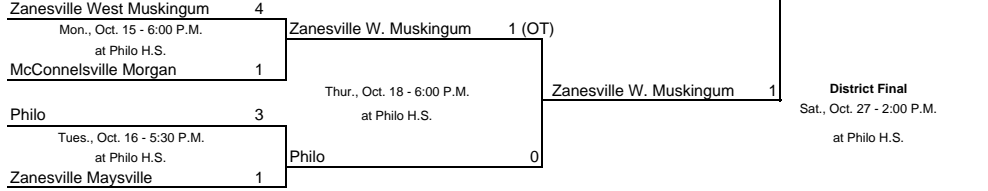

Stuebenville Upper Sectional: Steubenville H.S., 420 N. Fourth St., Steubenville, 43952-2022.

Mike McVay, Mgr., B: 740-282-9741.