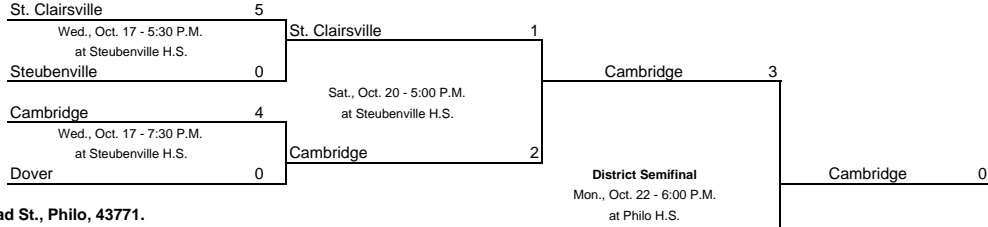

Division 2, Region 7 Continued

Home Team is Top Team on Bracket # - indicates sectional seed Times are subject to change.

East District: Philo High School, 200 Broad St., Philo 43771.

Mike Boysel Mgr. B: 740-674-4355.

Stuebenville Lower Sectional: Steubenville H.S., 420 N. Fourth St., Steubenville, 43952-2022.

Mike McVay, Mgr., B: 740-282-9741.

Philo Sectional: Philo H.S., 200 Broad St., Philo, 43771.

Mike Boysel Mgr., B: 740-674-4355.