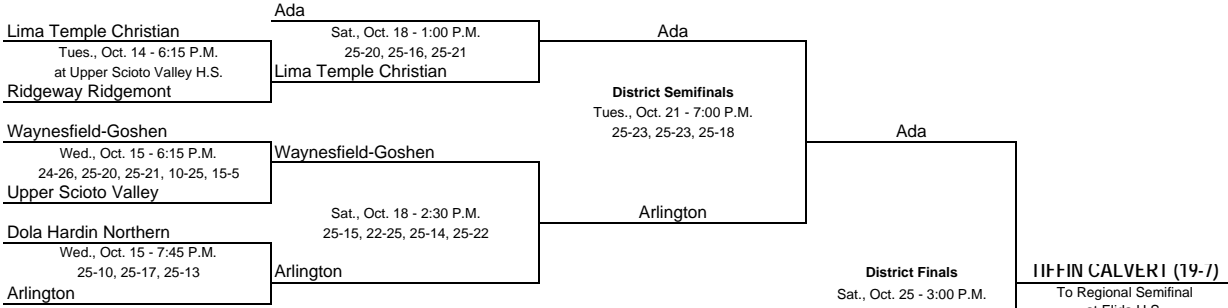

Upper Scioto Valley Sectional: Upper Scioto Valley H.S., 510 S. Courtright St., McGuffey 45859.

Jon W. Cook, Mgr., B: 419-757-3231; F: 419-757-0135.