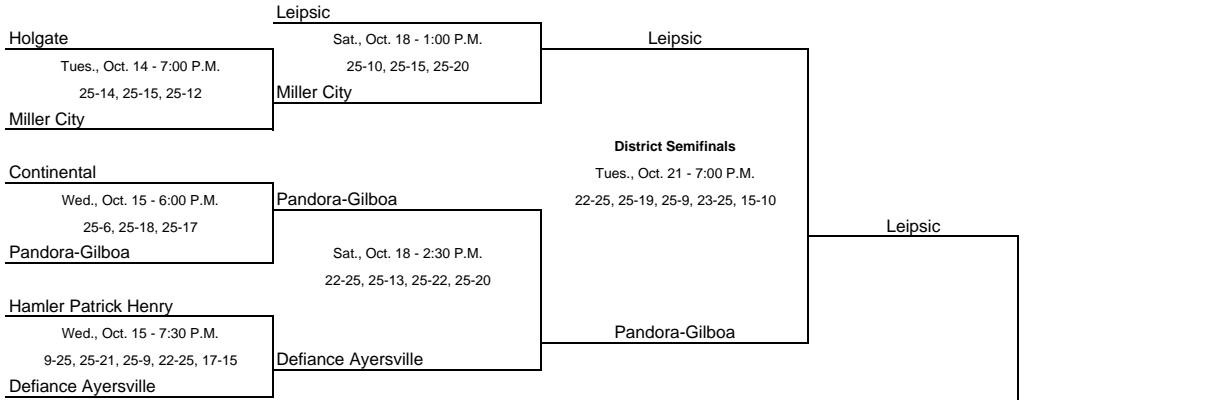

2008 VOLLEYBALL SECTIONAL/DISTRICT TOURNAMENT
Division IV - Region 14 - Elida

Findlay 1 District: Liberty-Benton High School, 9190 CR 9, Findlay, 45840.

Dean Butler, Mgr., B: 419-422-8721; F: 419-422-5108.

Hamler Sectional: Patrick Henry H.S., 6-900 SR 18, Hamler 43524

Mike Meyer, Mgr., B: 419-274-3015