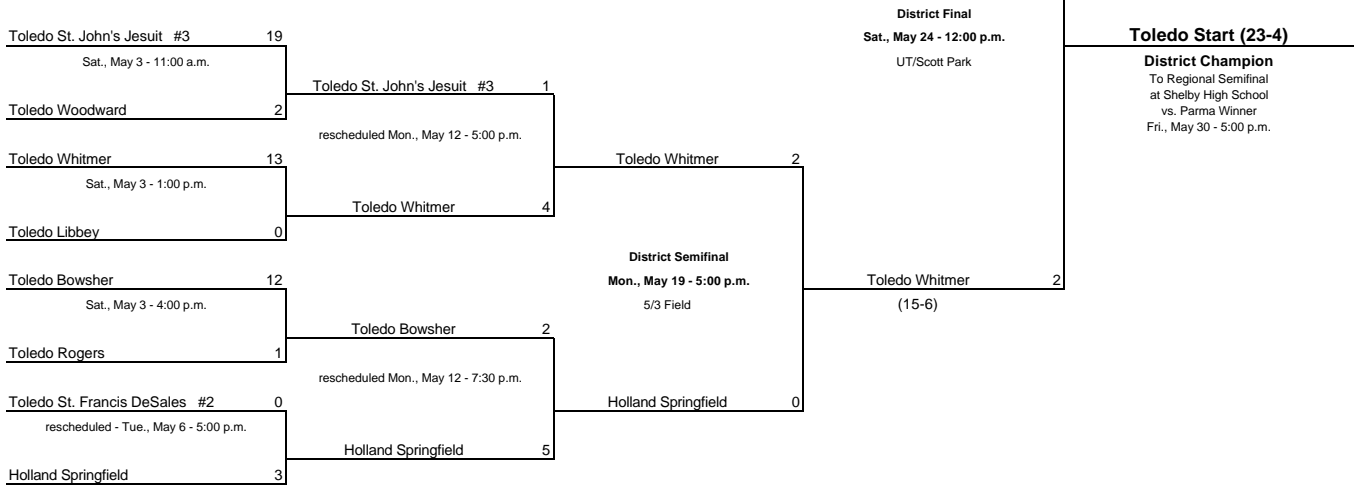

Bowman Park, 4727 Jackman Rd., Toledo 43612. Gary Kreft, Mgr., P: 419-936-3881

Toledo Start (23-4)

District Champion
To Regional Semifinal
at Shelby High School
vs. Parma Winner
Fri., May 30 - 5:00 p.m.

Parma District: Cuyahoga Community College-West Campus, 11000 W. Pleasant Valley, Parma. Tom Schreiber, Mgr., P: 440-885-8431.

Visiting team is the bottom team on bracket and will host sectional games.

Parma Sectional 1-4: