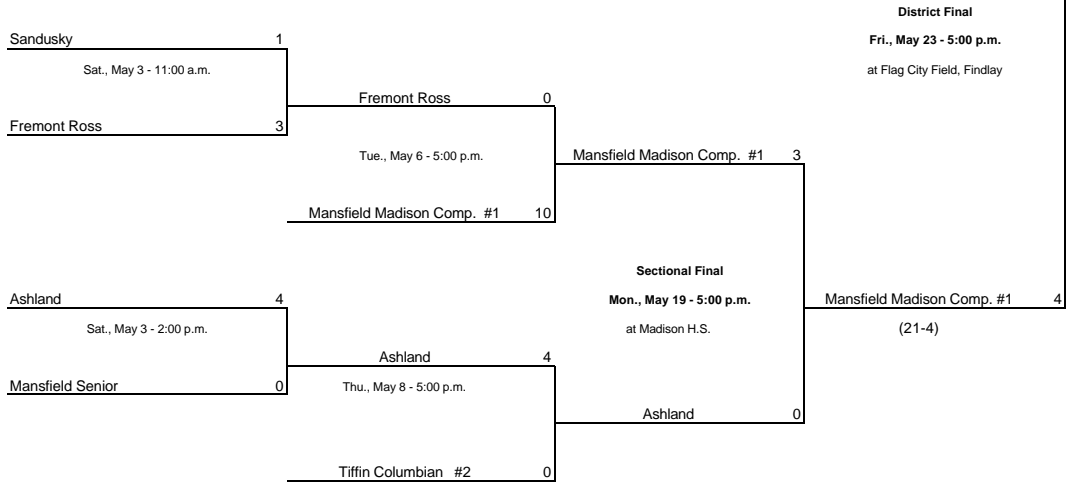

District Final
Fri., May 23 - 5:00 p.m.
at Flag City Field, Findlay

Perrysburg (21-6)

District Champion
To Regional Semifinal
at Lions Field, Castalia
vs. Findlay Winner
Fri., May 31 - 2:00 p.m.

Elyria District: Elyria H.S., 311 Janowicz Drive, Elyria 44035 Mgr., Mark T. McGuire 440-284-8256

Visiting team is the bottom team on bracket and will host the sectional games.