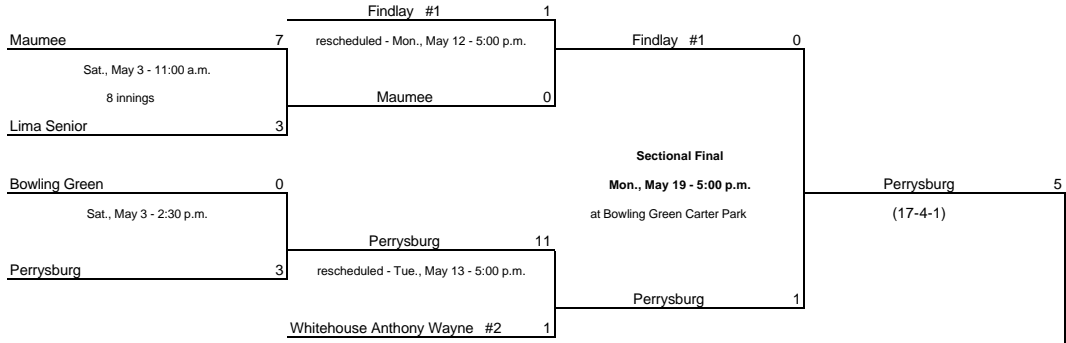

**2003 OHSAA Sectional/District Baseball Tournament Brackets**  
**Division I, Region 3**

# - indicates seed at sectional draw

**Findlay District: Flag City Field, Findlay H.S., 1200 Broad Ave., Findlay. Jerry Snodgrass, Mgr., P: 419-425-8216.**

**Bowling Green Sectional: Bowling Green Carter Park, Cambell Rd., Bowling Green. Tim Dunn, Mgr., P: 419-352-2132**

**Mansfield Madison H.S., 600 Esley Ln., Mansfield 44905. Andy Booth, Mgr., P: 419-353-1528**

**District Final**  
**Fri., May 23 - 5:00 p.m.**  
 at Flag City Field, Findlay

**Perrysburg (21-6)**

**District Champion**  
 To Regional Semifinal  
 at Lions Field, Castalia  
 vs. Findlay Winner  
 Fri., May 31 - 2:00 p.m.