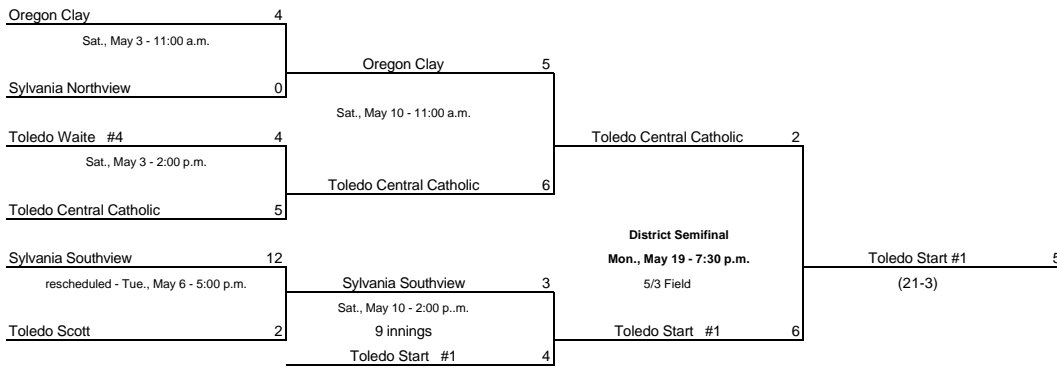

**2003 OHSAA Sectional/District Baseball Tournament Brackets**  
**Division I, Region 3**

**Berea (17-7)**

**District Champion**  
 To Regional Semifinal  
 at Shelby High School vs.  
 Findlay Winner  
 Fri., May 30 - 2:00 p.m.

**Division I, Region 3**

# - indicates seed at sectional draw

**Toledo District: Univ. of Toledo, 2801 W. Bancroft St., Toledo. Joe Kruzal, Mgr., P: 419-530-6263**

**Sylvania Northview Sectional: Sylvania Northview H.S., 5403 Silica Dr., Sylvania. Larry Jones, Mgr., P: 419-885-7938.**