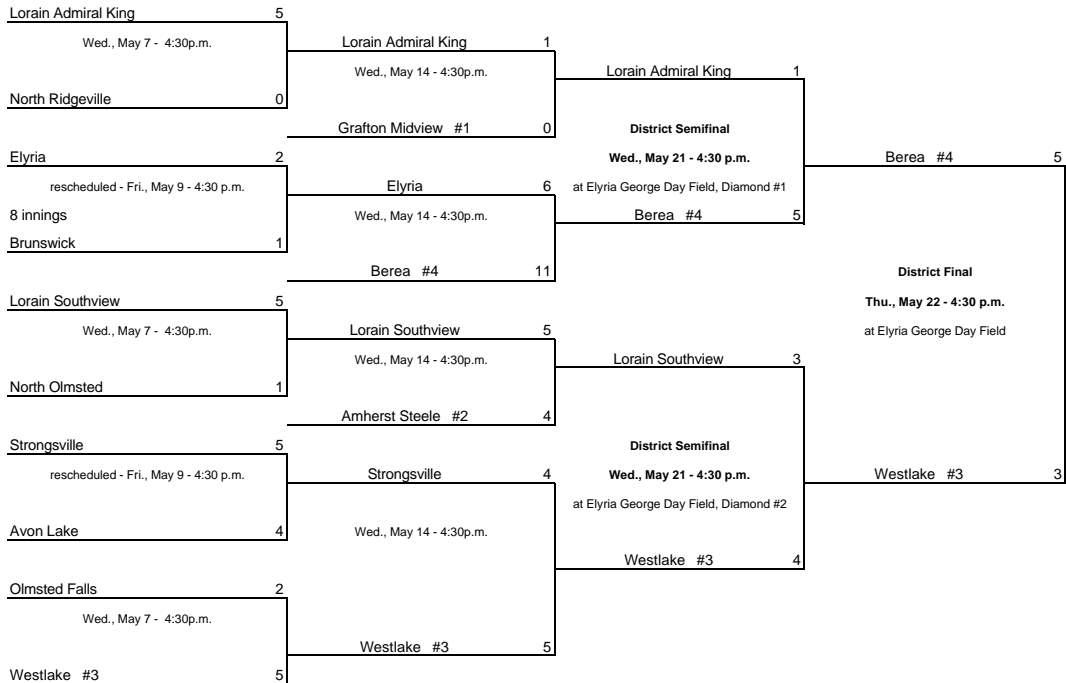

District Final
Thu., May 22 - 4:30 p.m.
at Elyria George Day Field

Berea (17-7)

District Champion
To Regional Semifinal
at Shelby High School vs.
Findlay Winner
Fri., May 30 - 2:00 p.m.