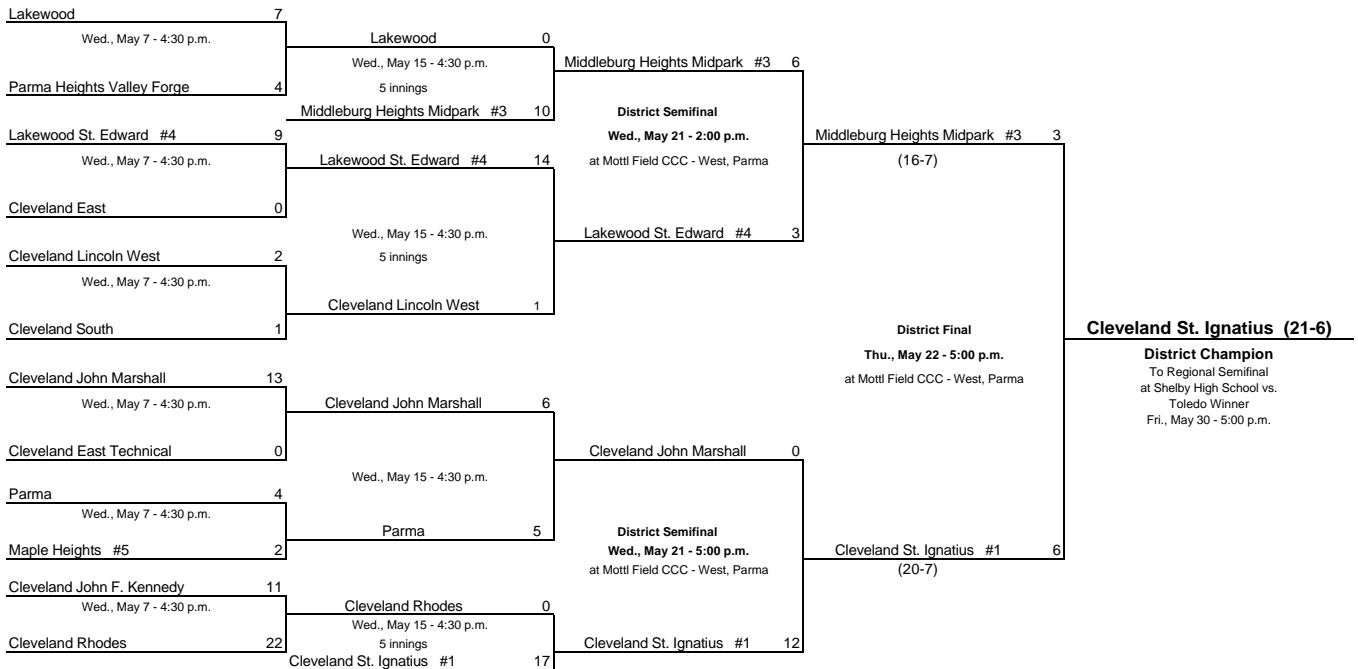

Cleveland St. Ignatius (21-6)

District Champion
To Regional Semifinal
at Shelby High School vs.
Toledo Winner
Fri., May 30 - 5:00 p.m.