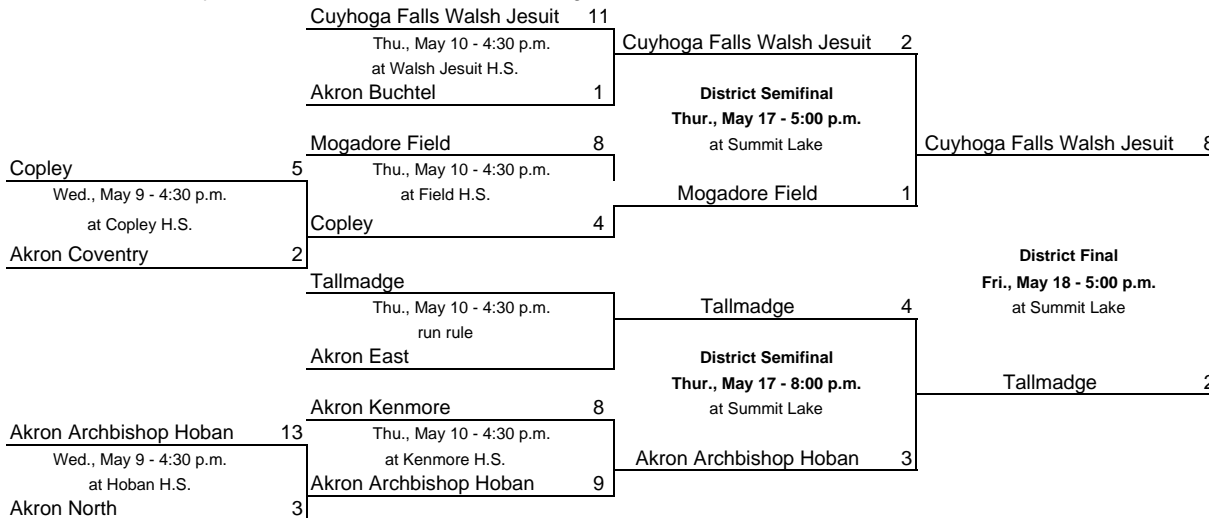

Akron District: George Sisler Field, Summit Lake, 380 W. Cosier St., Akron 44302. David M. Suncire, Mgr., 330-375-2855

The home team is the top team on bracket and will host sectional games.