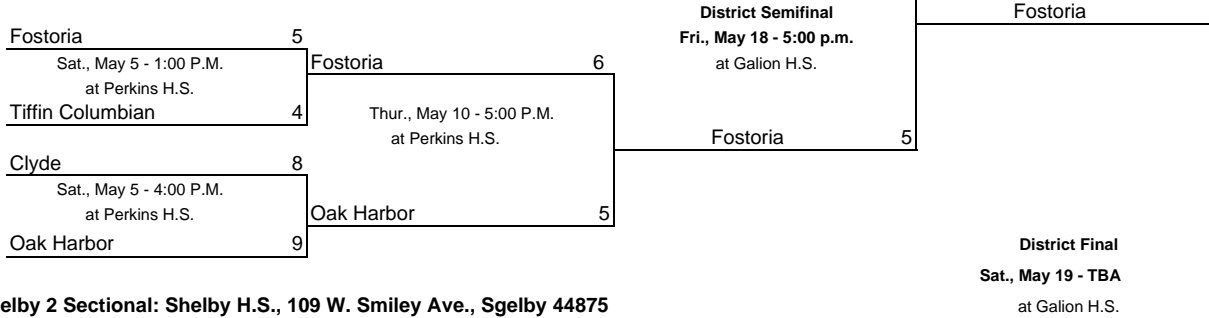

Perkins 2 Sectional: Perkins H.S., 3714 Campbell St., Sandusky 44870

Mike Strohl, Mgr., P: 419-621-2061.

Shelby 2 Sectional: Shelby H.S., 109 W. Smiley Ave., Sgelby 44875

Rob Putnam, Mgr., P: 419-342-5065