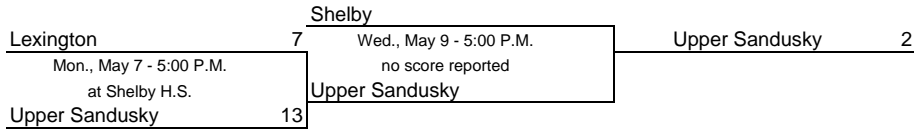

2007 OHSAA Regional Baseball Sectional/District Tournament Brackets
Division II, Region 6-Galion

Galion Heise Park, Heise Park Lane, Galion 44833. Mike Schaffner, Mgr., P: 419-468-6500
- indicates seed at sectional draw

Galion District: Galion H.S., 200 N. Union St., Galion 44833 Mike Schaffner, Mgr., 419-468-6500

Shelby 1 Sectional: Shelby H.S., 109 W. Smiley Ave., Shelby 44875

Rob Putnam, Mgr., P: 419-342-5065