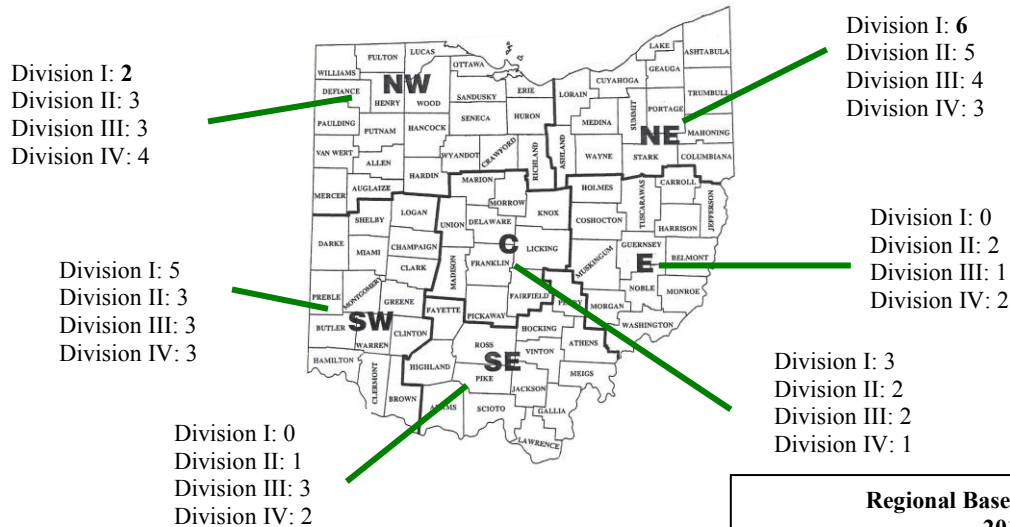

This Week In Baseball

April 27, 2010, Issue 4

The Ohio High School Athletic Association

This is the fourth in a series of Weekly Bulletins to keep coaches in Ohio up-to-date with current topics and issues for OHSAA baseball coaches.

- Reminder to all: Sectional/District Tournament Draw meetings are **Sunday, May 2**.
 - Coaches should familiarize themselves with OHSAA adopted Seeding Procedures. These can be viewed in their entirety in the Baseball Tournament Regulations at <http://www.ohsaa.org/sports/bb/boys/bbrqts.pdf>
- Below is a brief explanation regarding OHSAA Baseball Tournaments. A few facts:
 - There are SIX different Athletic Districts
 - Each Athletic District is given a specific number of "Regional Qualifiers" determined by the total number of teams in that Division.
 - The number of REGIONAL qualifiers determines the number of District tournaments a specific Athletic District creates (one District for every Regional Qualifier)
 - Each Regional Tournament in each Division is made up of four District Champions.
 - Since there are four Regionals and six Athletic Districts, Athletic Districts must combine to form equal numbers in Regional Tournaments.
- The graphic below indicates beside each Athletic District the number of Regional Qualifiers per division.

Regional Baseball Make-up 2010

Region 1	Div. I	4- NE
Region 2	Div. I	3 - C, 1 - SW
Region 3	Div. I	2 - NW, 2 - NE
Region 4	Div. I	4 - SW
Region 5	Div. II	4 - NE
Region 6	Div. II	1 - NE, 3 - NW
Region 7	Div. II	2 - E, 1 - SE, 1 - C
Region 8	Div. II	3 - SW, 1 - C
Region 9	Div. III	4 - NE
Region 10	Div. III	3 - NW, 1 - C
Region 11	Div. III	1 - E, 3 - SE
Region 12	Div. III	3 - SW, 1 - C
Region 13	Div. IV	3 - NE, 1 - NW
Region 14	Div. IV	4 - NW
Region 15	Div. IV	1 - C, 1 - E, 2 - SE
Region 16	Div. IV	3 - SW, 1 - NW