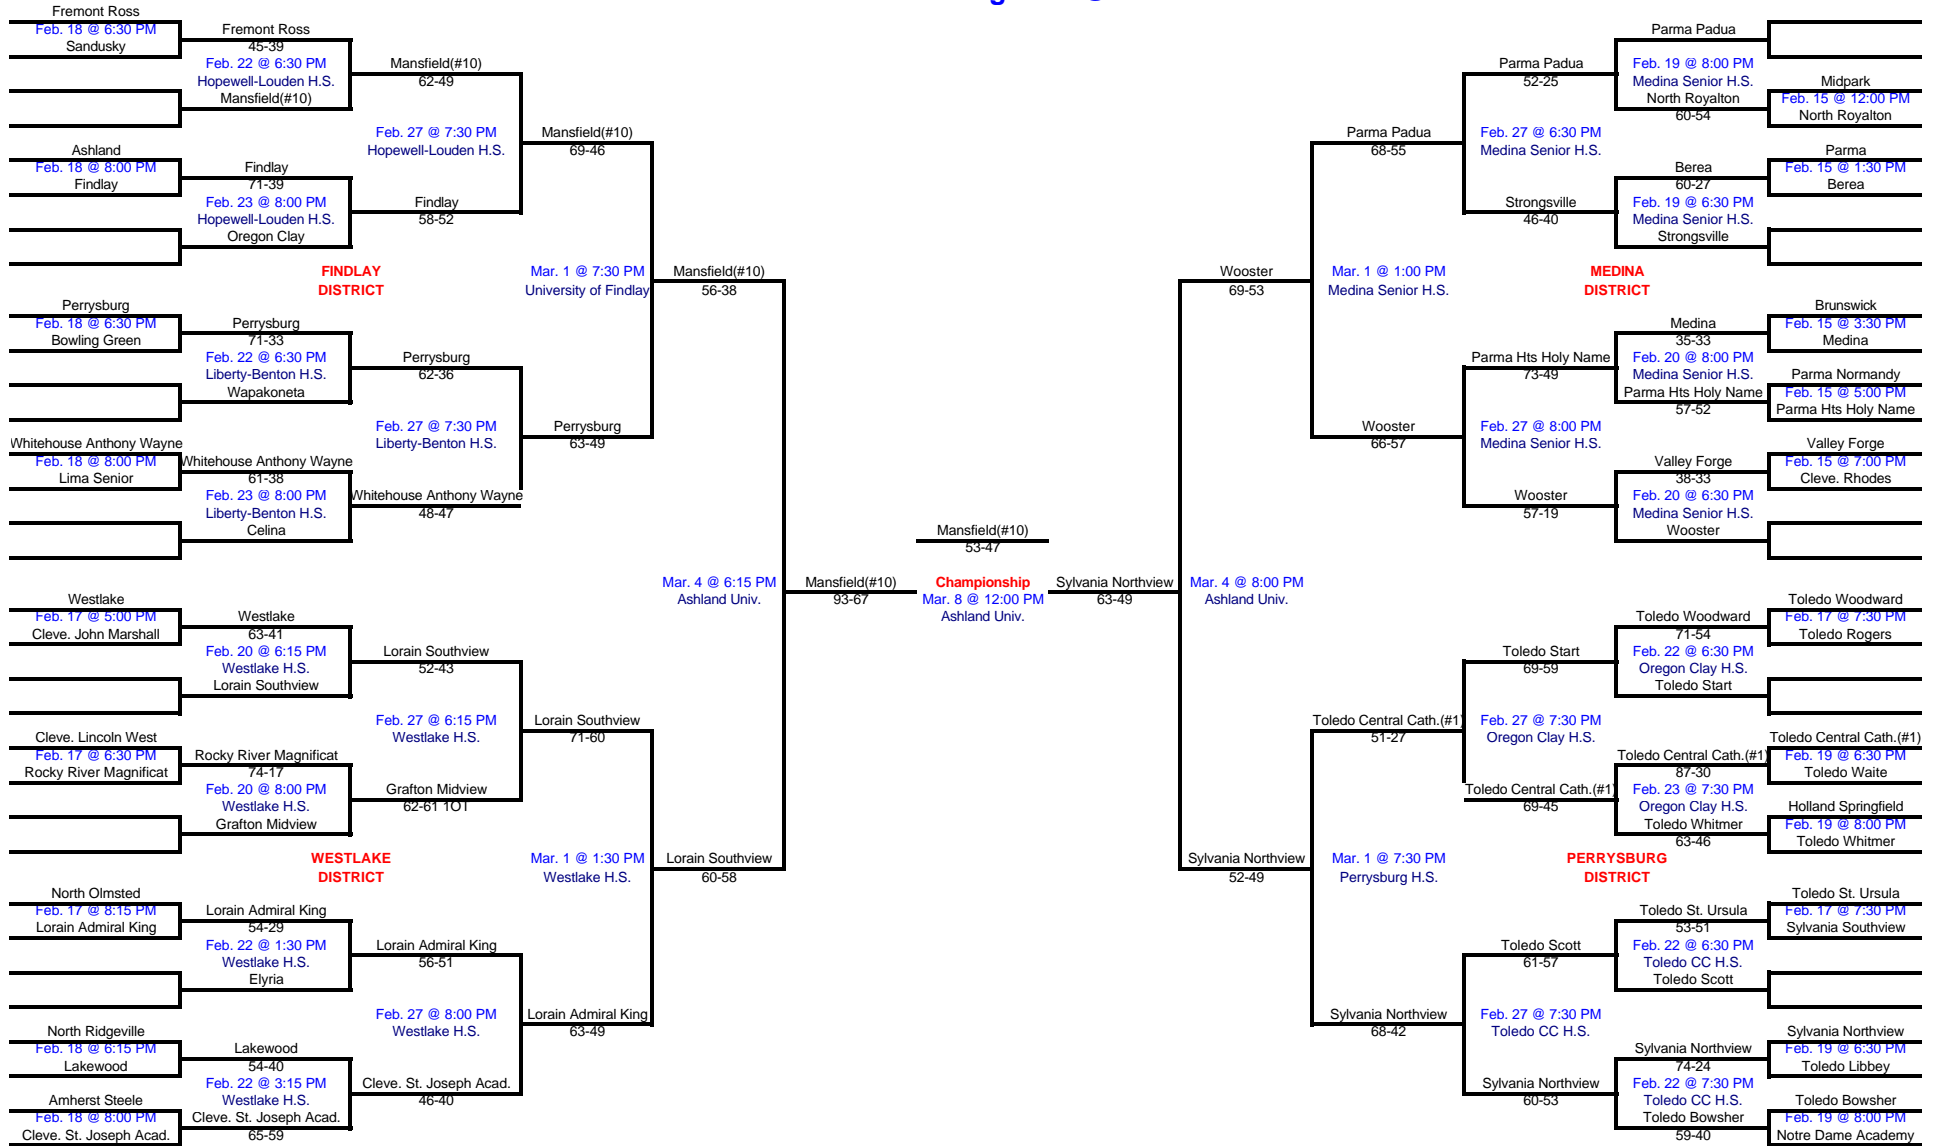

2003 OHSAA Girls Championship

Division I - Ashland Regional @ Ashland Univ.

Contest dates and time are subject to change. Please call the tournament site to verify any changes.
 Number following school name indicates final Associated Press state ranking.
 Last Updated @ 10:47 PM on 3/8/03 by Bruce Gerber