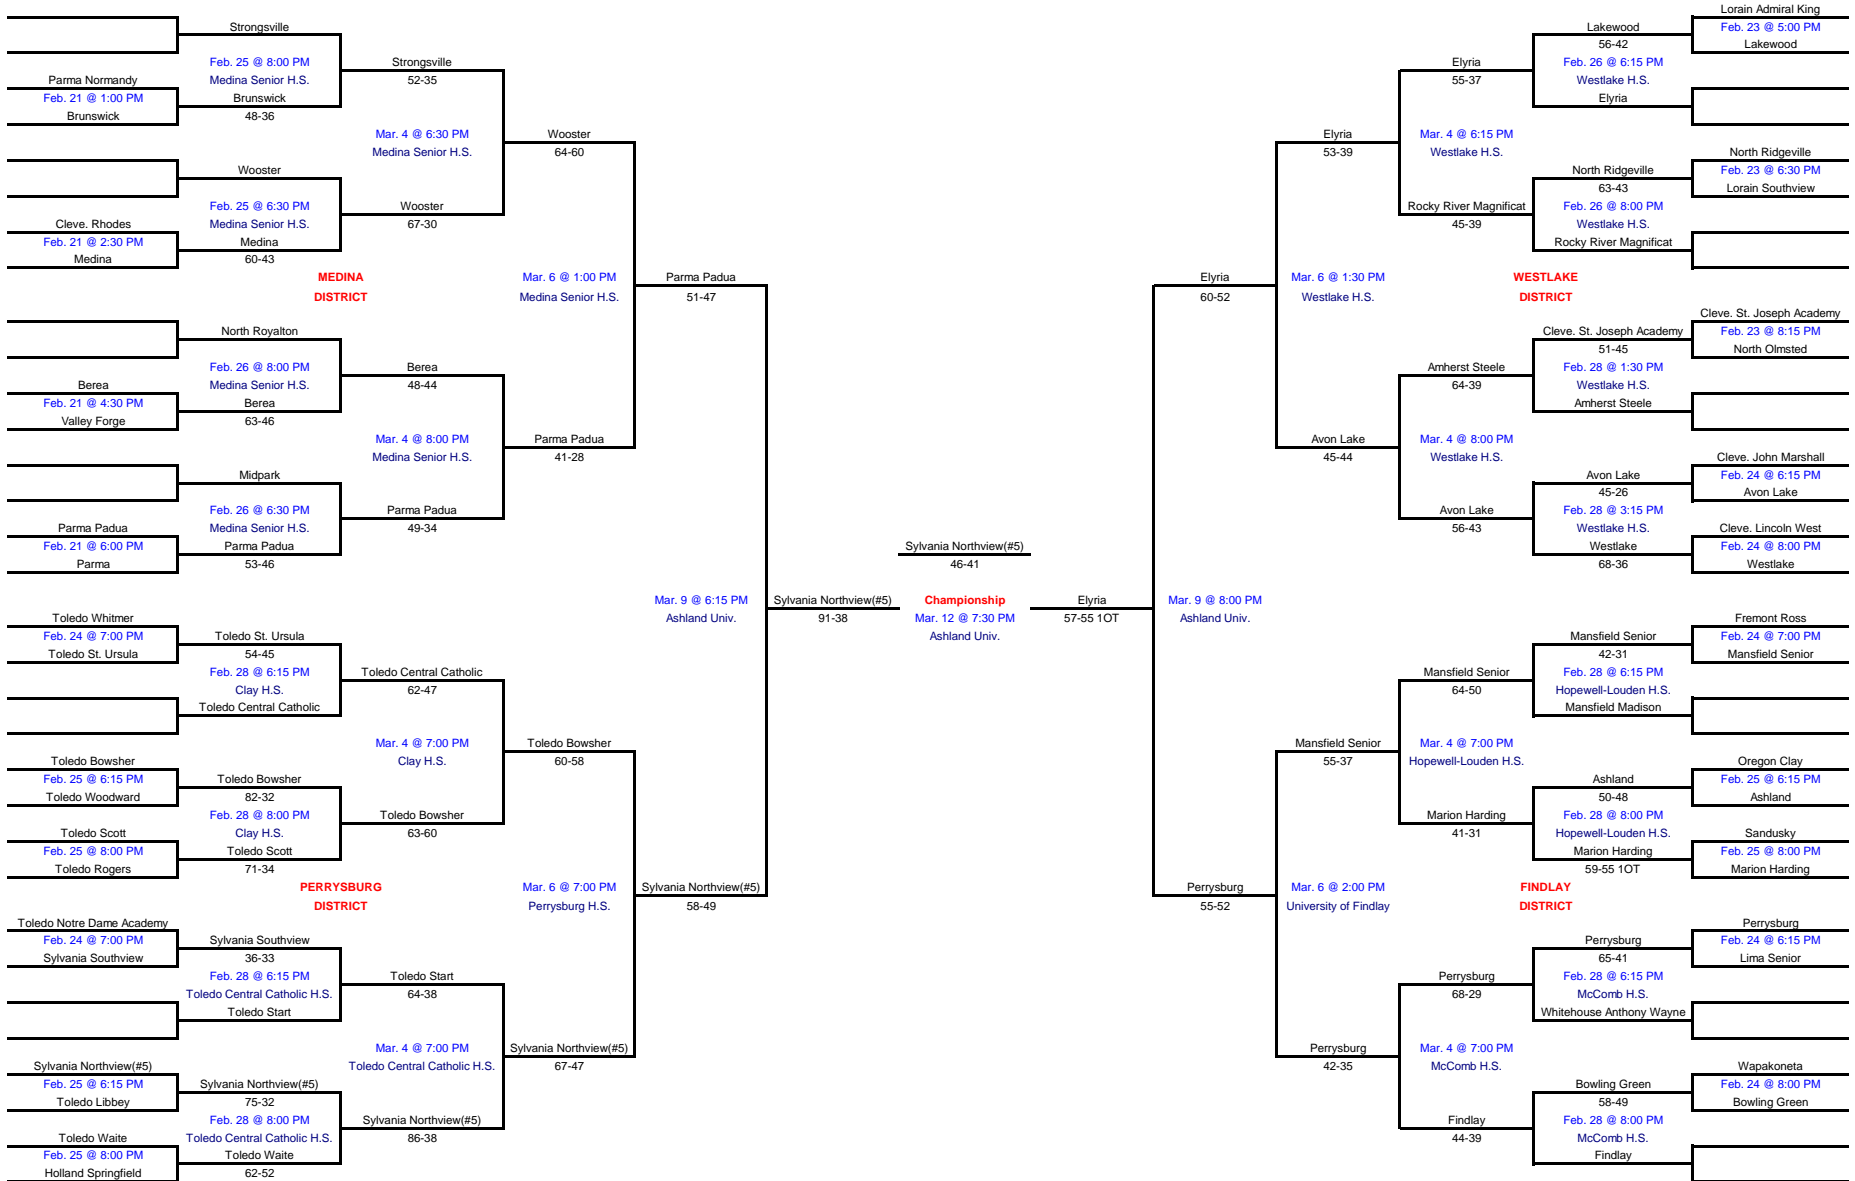

2004 OHSAA Girls Championship

Division I - Ashland Regional @ Ashland Univ.

Contest dates and time are subject to change. Please call the tournament site to verify any changes.
 Number following school name indicates final Associated Press state ranking.
 Last Updated @ 11:28 PM on 3/12/2004 by Bruce Gerber