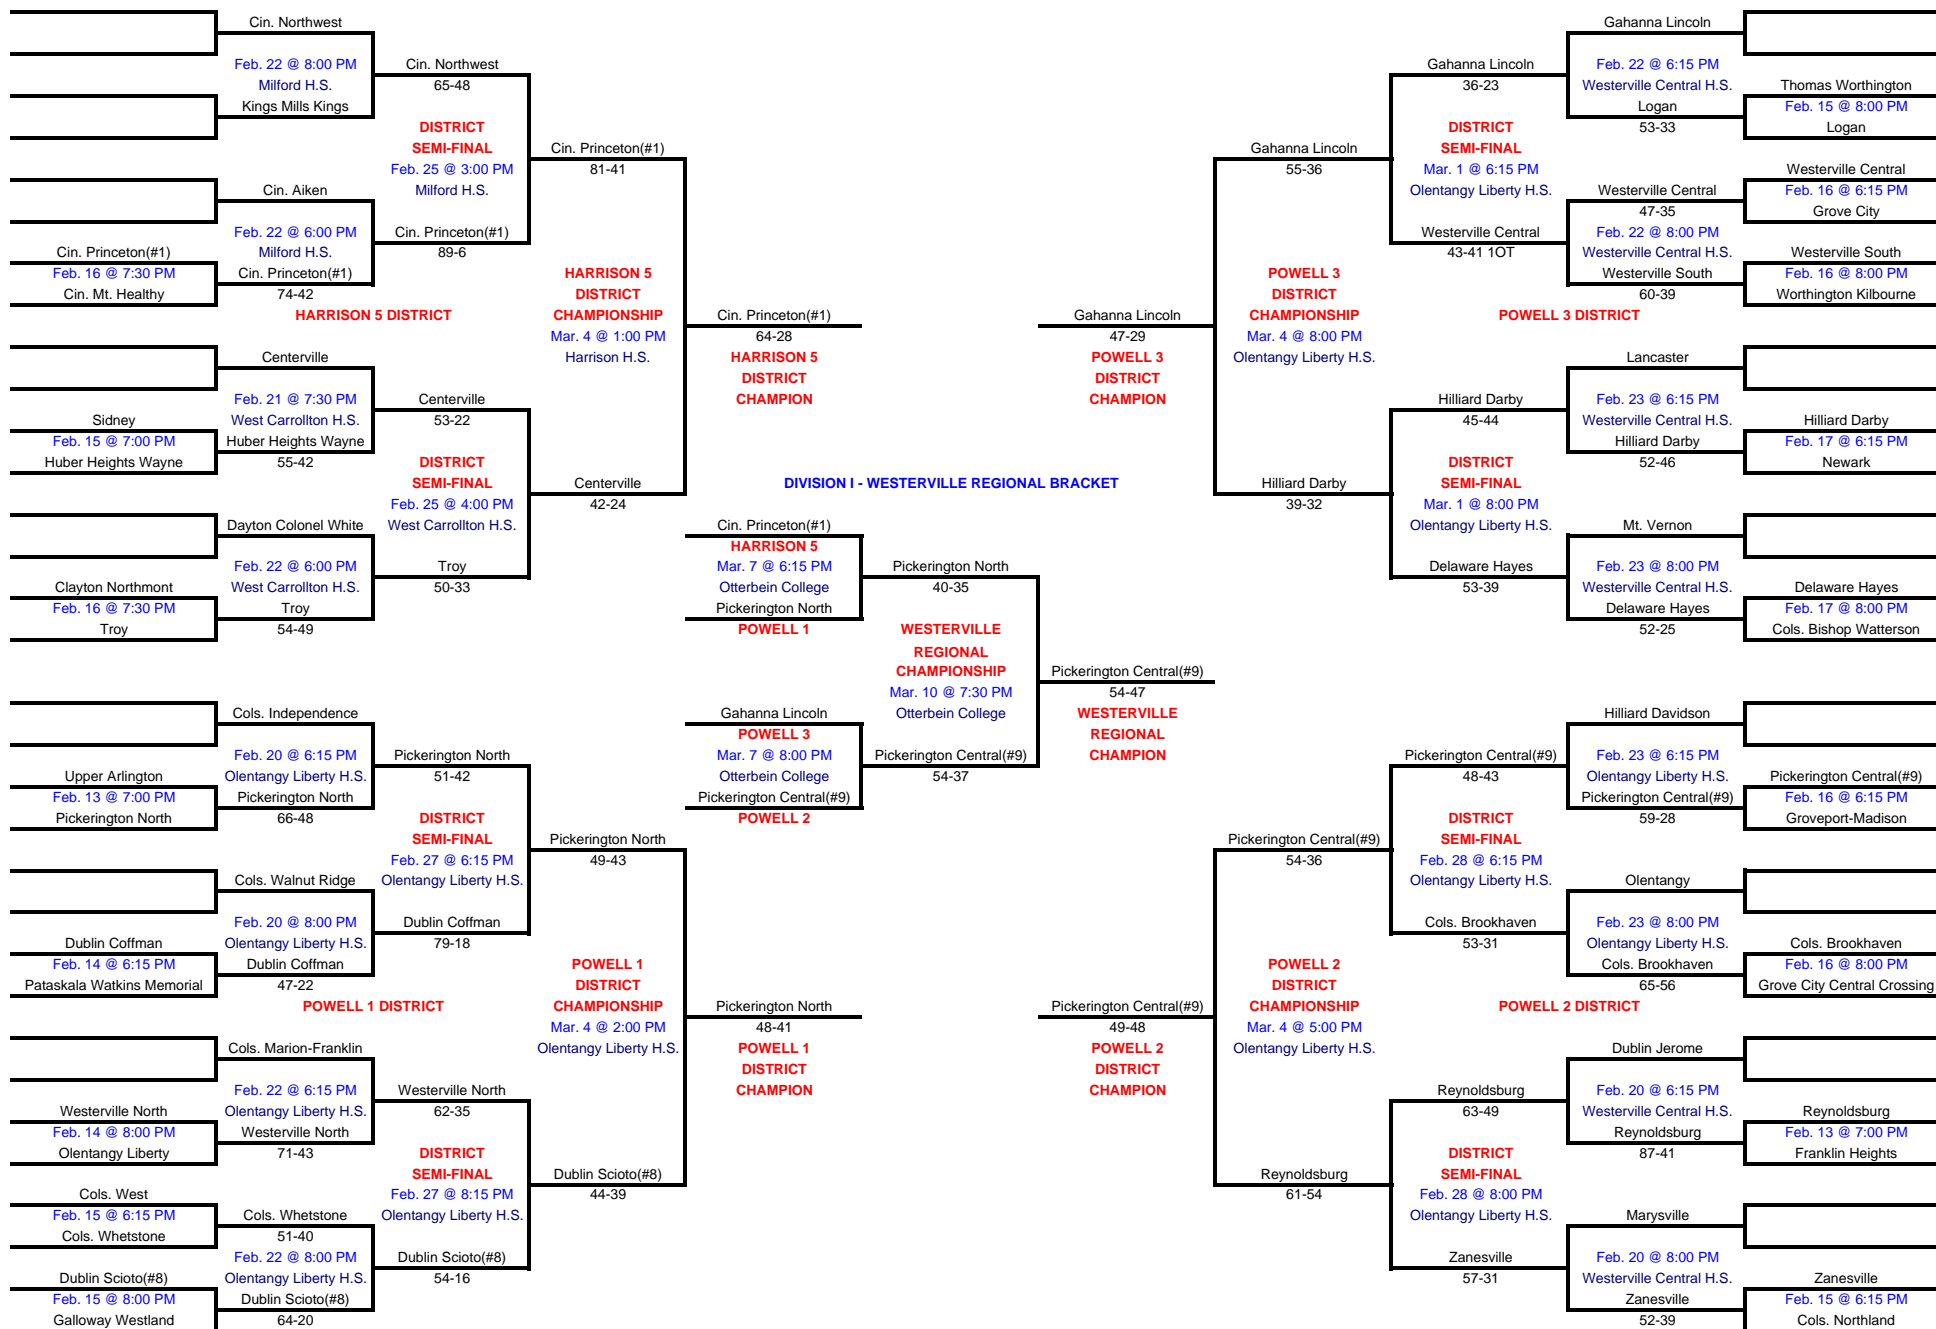

# 2006 OHSAA Girls Championship

## Division I - Westerville Regional @ Otterbein College

Contest dates and time are subject to change. Please call the tournament site to verify any changes.  
 Number following school name indicates final Associated Press state ranking.  
 Last Updated @ 10:32 PM on 3/19/2006 by Bruce Gerber