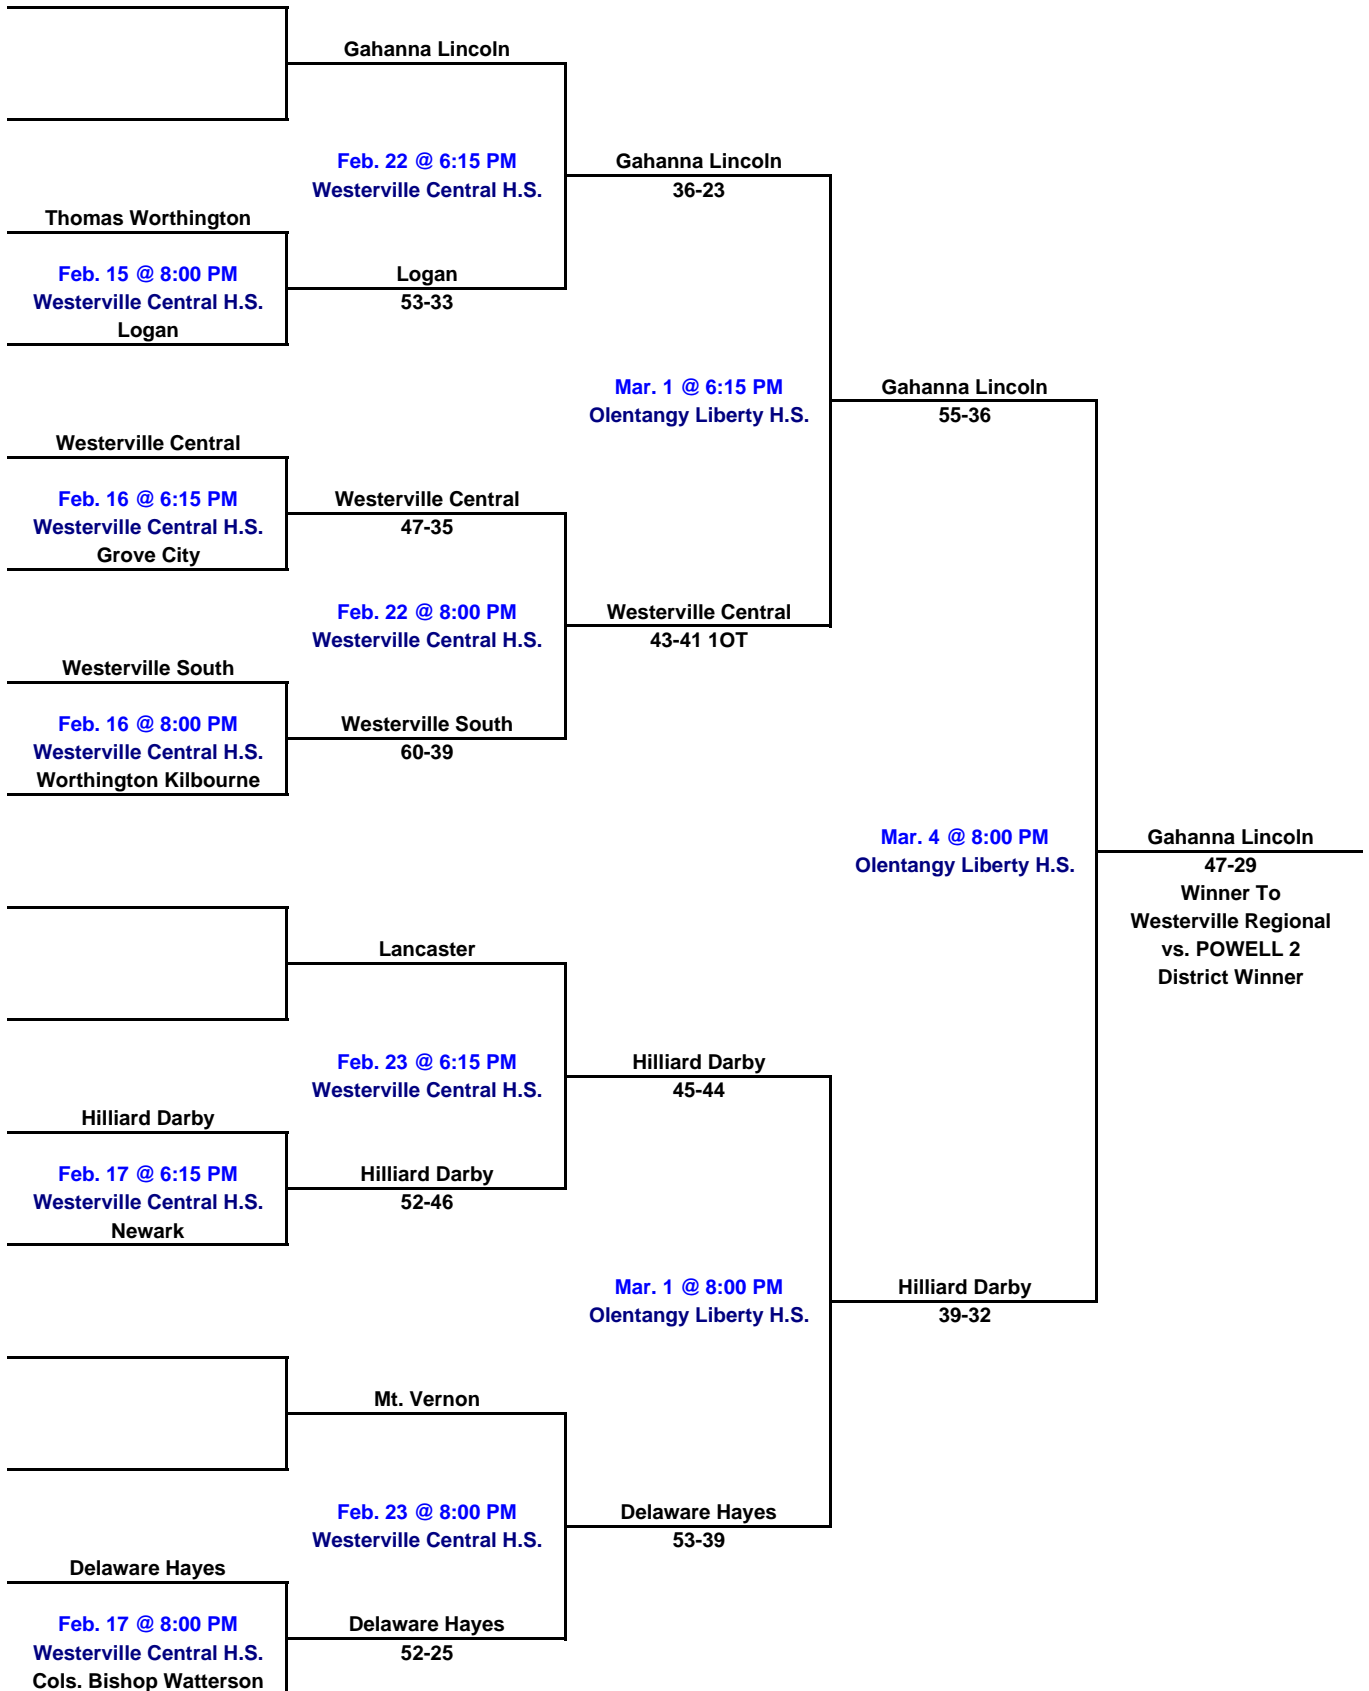

# 2006 OHSAA Girls Championship

## DIVISION I - POWELL 3 DISTRICT

Contest dates and time are subject to change. Please call the tournament site to verify any changes.  
 Number following school name indicates final Associated Press state ranking.  
 Last Updated @ 9:10 PM on 3/5/2006 by Bruce Gerber