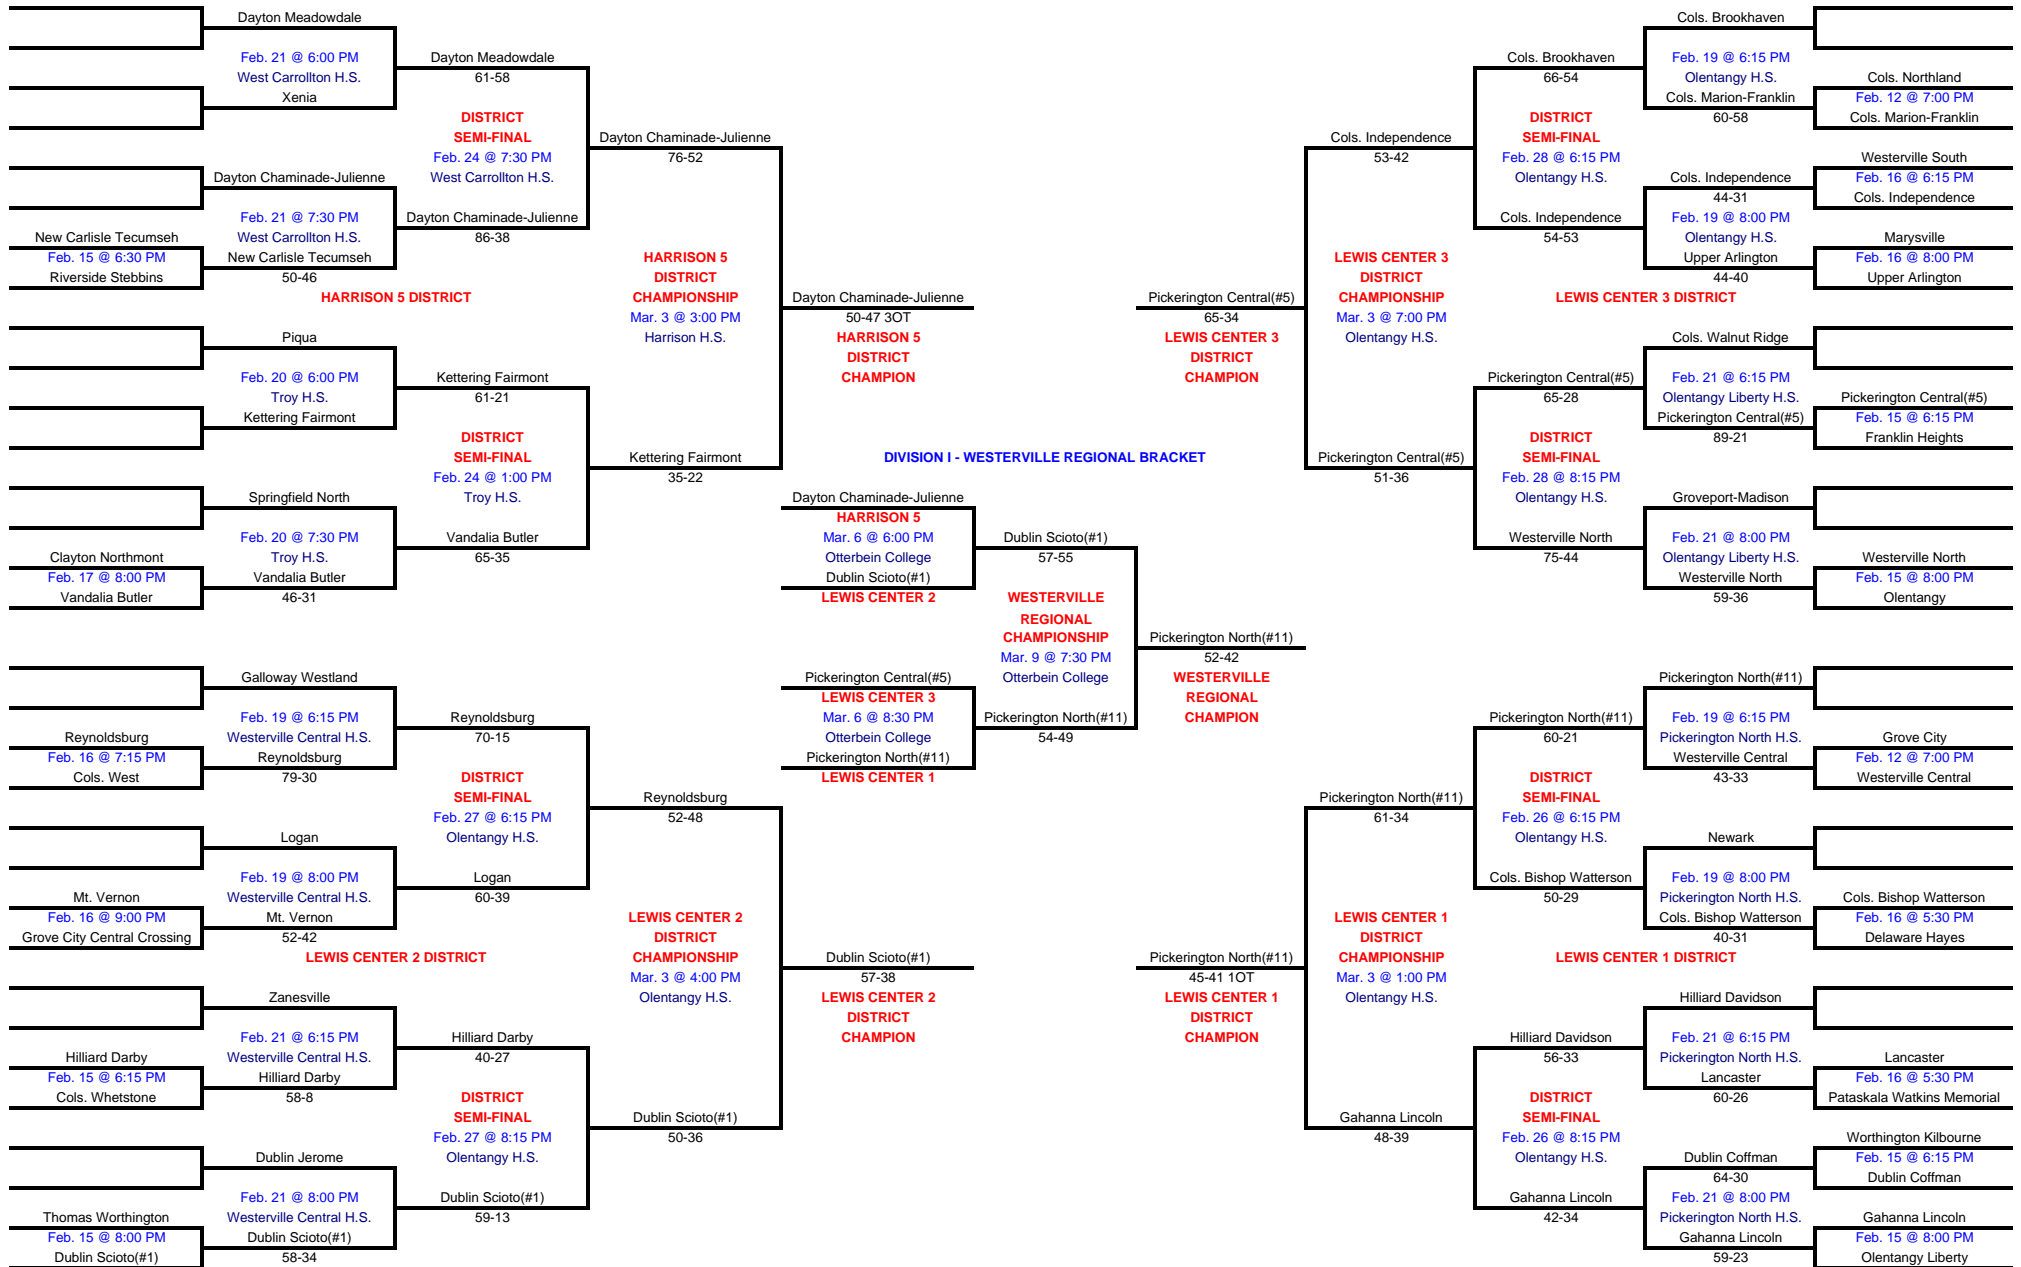

2007 OHSAA Girls Championship

Division I - Westerville Regional @ Otterbein College

Contest dates and time are subject to change. Please call the tournament site to verify any changes.
 Number following school name indicates final Associated Press state ranking.
 Last Updated @ 10:08 PM on 3/17/2007 by Bruce Gerber