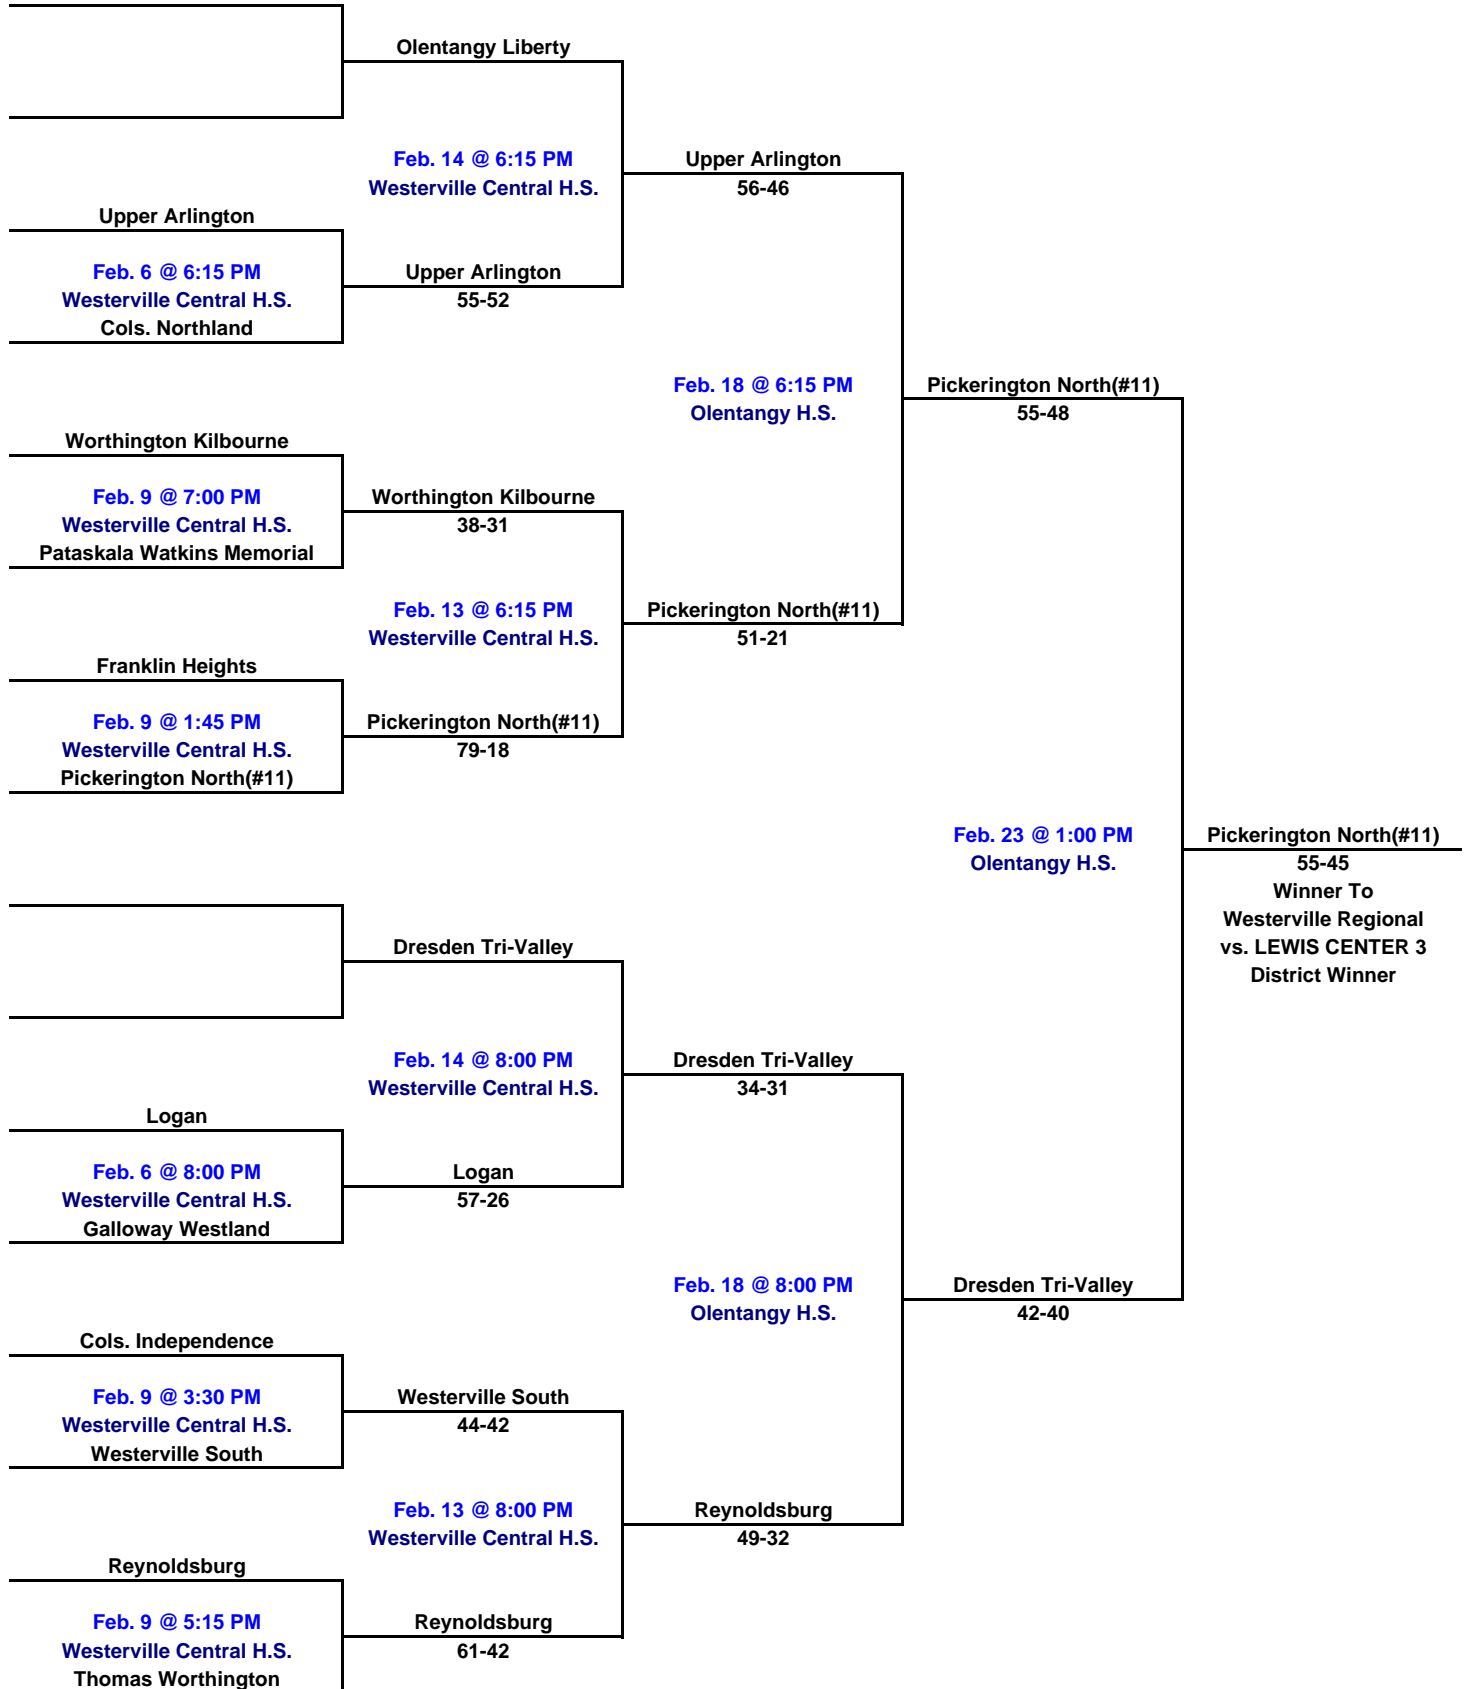

2008 OHSAA Girls Championship

DIVISION I - LEWIS CENTER 1 DISTRICT

Contest dates and time are subject to change. Please call the tournament site to verify any changes.
Number following school name indicates final Associated Press state ranking.
Last Updated @ 10:15 AM on 3/3/2008 by Bruce Gerber