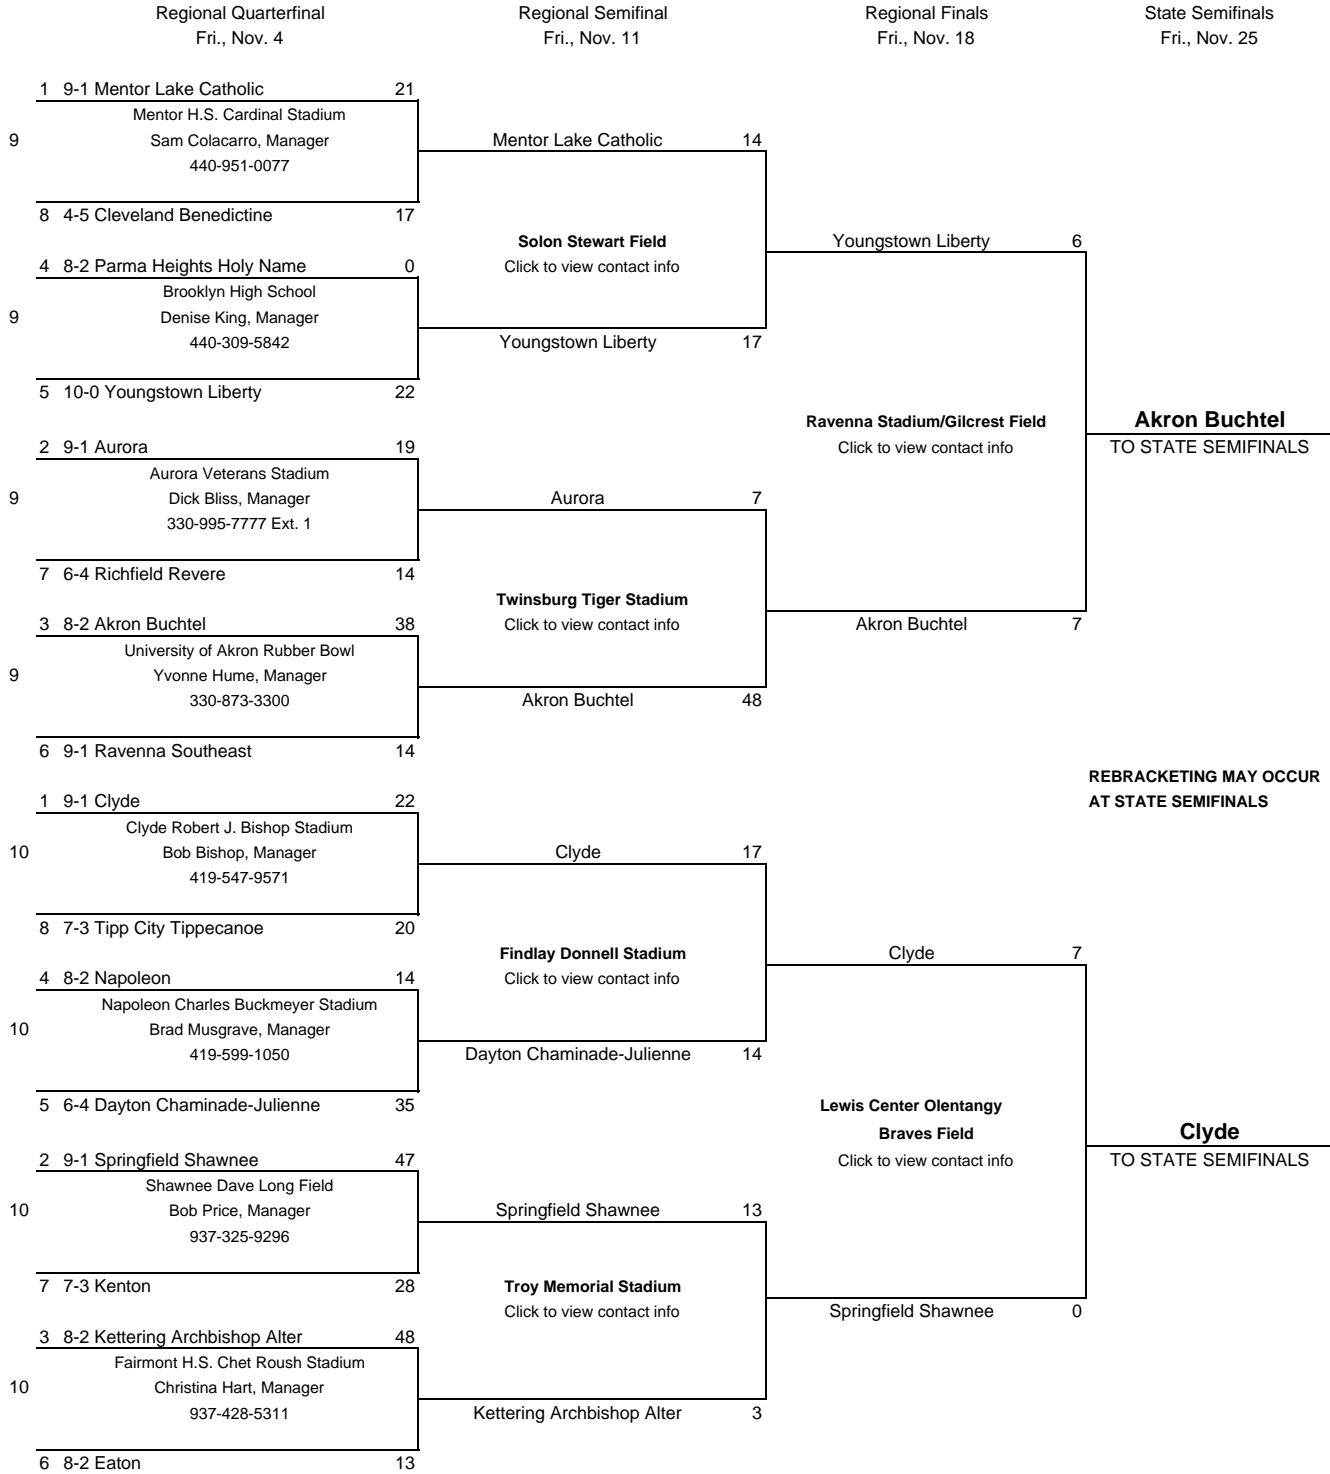

OHIO HIGH SCHOOL ATHLETIC ASSOCIATION
2005 FOOTBALL TOURNAMENT
DIVISION III PAGE 1 OF 2

Click on site name to access site address, manager and media contact information.

All Games start at 7:30 PM unless listed differently. Top Team is home team.