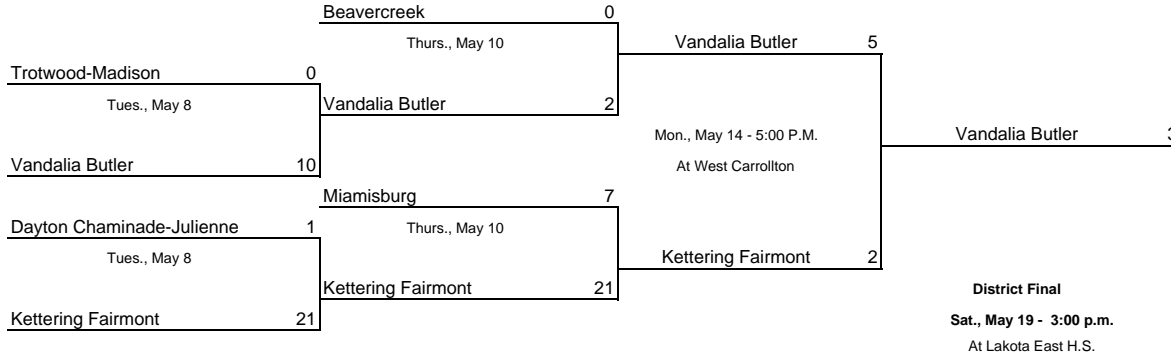

Pickerington 2 District: Pickerington Central H.S., 300 Opportunity Way, Pickerington. Betsy Hoffman, Mgr., P: 614-830-2732.

Home team is the top team on the bracket and will host sectional games.

Pickerington 3 District: Pickerington Central H.S., 300 Opportunity Way, Pickerington. Betsy Hoffman, Mgr., P: 614-830-2732.

Home team is the top team on the bracket and will host sectional games.

Division I, Region 3 - Columbus Softball Continued

The Ohio State University, 2450 Fred Taylor Drive, Columbus 43210. Scott Neeley, Mgr., P: 614-292-1761
 # - indicates seed at sectional draw

Liberty Township 5 District: Lakota East High School. Jim Rouff, Mgr., P: 513-759-8622

Dayton I Lower Sectional: Jon Payne, Mgr., P: 937-859-5121

Cincinnati II Upper Sectional: Bill Stewart, Mgr., P: 513-942-2999

Vandalia Butler
District Champion
 To Regional Semifinal
 at Ohio State University, Columbus
 vs. Pickerington 1 Winner
 Thur., May 24 - 5:00 p.m.

Pickerington 1 District: Pickerington Central H.S., 300 Opportunity Way, Pickerington. Betsy Hoffman, Mgr., P: 614-830-2732.