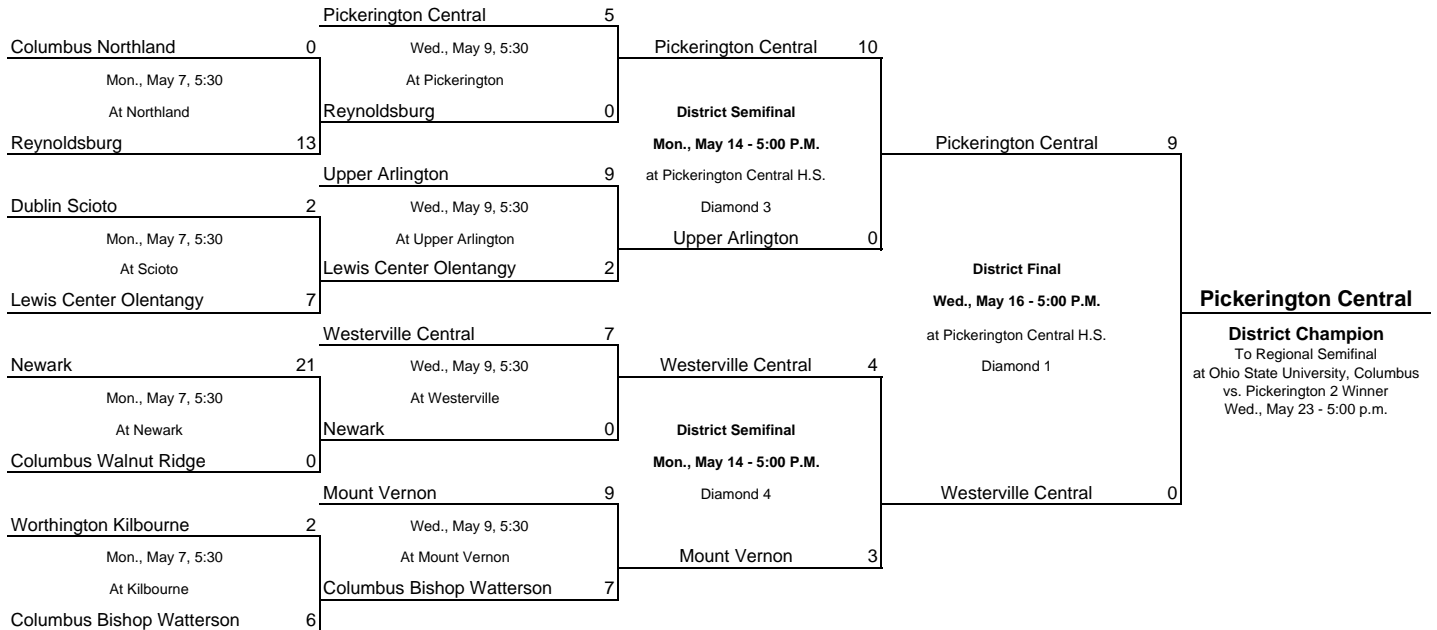

2007 OHSAA Sectional/District Softball Tournament Brackets

Division I, Region 3 - Columbus

The Ohio State University, 2450 Fred Taylor Drive, Columbus 43210. Scott Neeley, Mgr., P: 614-292-1761
- indicates seed at sectional draw

Pickerington 2 District: Pickerington Central H.S., 300 Opportunity Way, Pickerington. Betsy Hoffman, Mgr., P: 614-830-2732.

Home team is the top team on the bracket and will host sectional games.

Pickerington 3 District: Pickerington Central H.S., 300 Opportunity Way, Pickerington. Betsy Hoffman, Mgr., P: 614-830-2732.

Home team is the top team on the bracket and will host sectional games.

Division I, Region 3 - Columbus Softball Continued

The Ohio State University, 2450 Fred Taylor Drive, Columbus 43210. Scott Neeley, Mgr., P: 614-292-1761
 # - indicates seed at sectional draw

Home team is the top team on the bracket and will host games

Grove City
District Champion
 To Regional Semifinal
 at Ohio State University, Columbus
 vs. Liberty Township 5 Winner
 Thur., May 24 - 5:00 p.m.