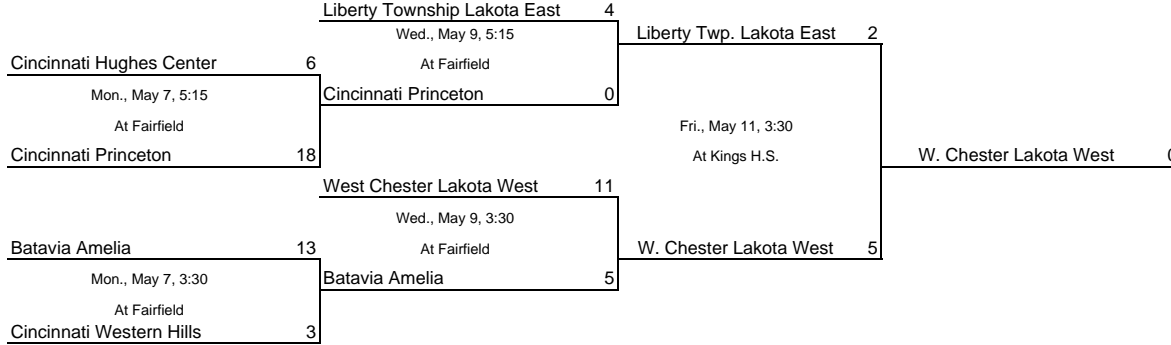

2007 OHSAA Sectional/District Softball Tournament Brackets

Division I, Region 3 - Columbus

The Ohio State University, 2450 Fred Taylor Drive, Columbus 43210. Scott Neeley, Mgr., P: 614-292-1761
- indicates seed at sectional draw

Pickerington 2 District: Pickerington Central H.S., 300 Opportunity Way, Pickerington. Betsy Hoffman, Mgr., P: 614-830-2732.

Home team is the top team on the bracket and will host sectional games.

Pickerington 3 District: Pickerington Central H.S., 300 Opportunity Way, Pickerington. Betsy Hoffman, Mgr., P: 614-830-2732.

Home team is the top team on the bracket and will host sectional games.

Division I, Region 3 - Columbus Softball Continued

The Ohio State University, 2450 Fred Taylor Drive, Columbus 43210. Scott Neeley, Mgr., P: 614-292-1761
 # - indicates seed at sectional draw

Liberty Township 5 District: Lakota East High School. Jim Rouff, Mgr., P: 513-759-8622

Dayton I Lower Sectional: Jon Payne, Mgr., P: 937-859-5121

Cincinnati II Upper Sectional: Bill Stewart, Mgr., P: 513-942-2999