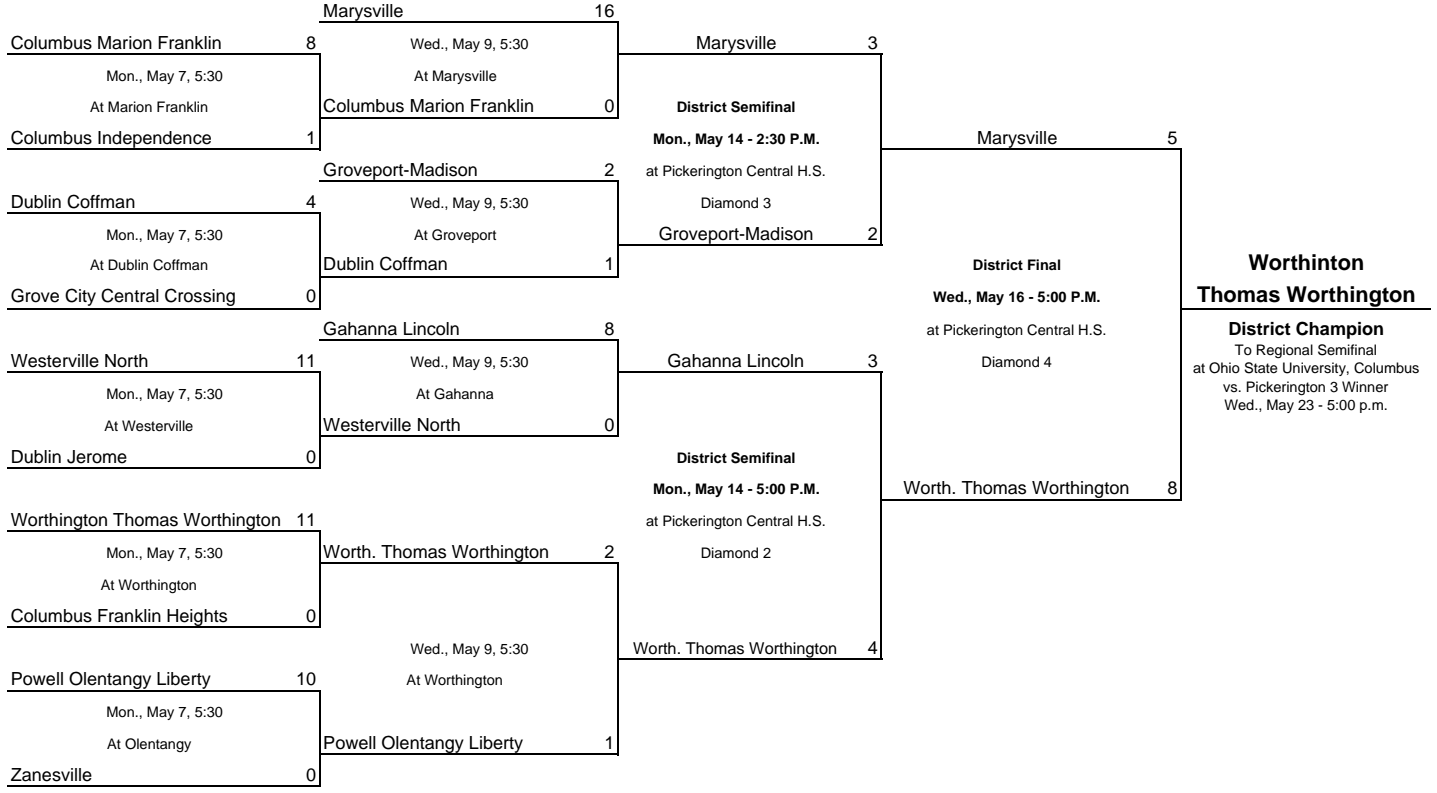

2007 OHSAA Sectional/District Softball Tournament Brackets

Division I, Region 3 - Columbus

The Ohio State University, 2450 Fred Taylor Drive, Columbus 43210. Scott Neeley, Mgr., P: 614-292-1761
- indicates seed at sectional draw

Pickerington 2 District: Pickerington Central H.S., 300 Opportunity Way, Pickerington. Betsy Hoffman, Mgr., P: 614-830-2732.

Home team is the top team on the bracket and will host sectional games.