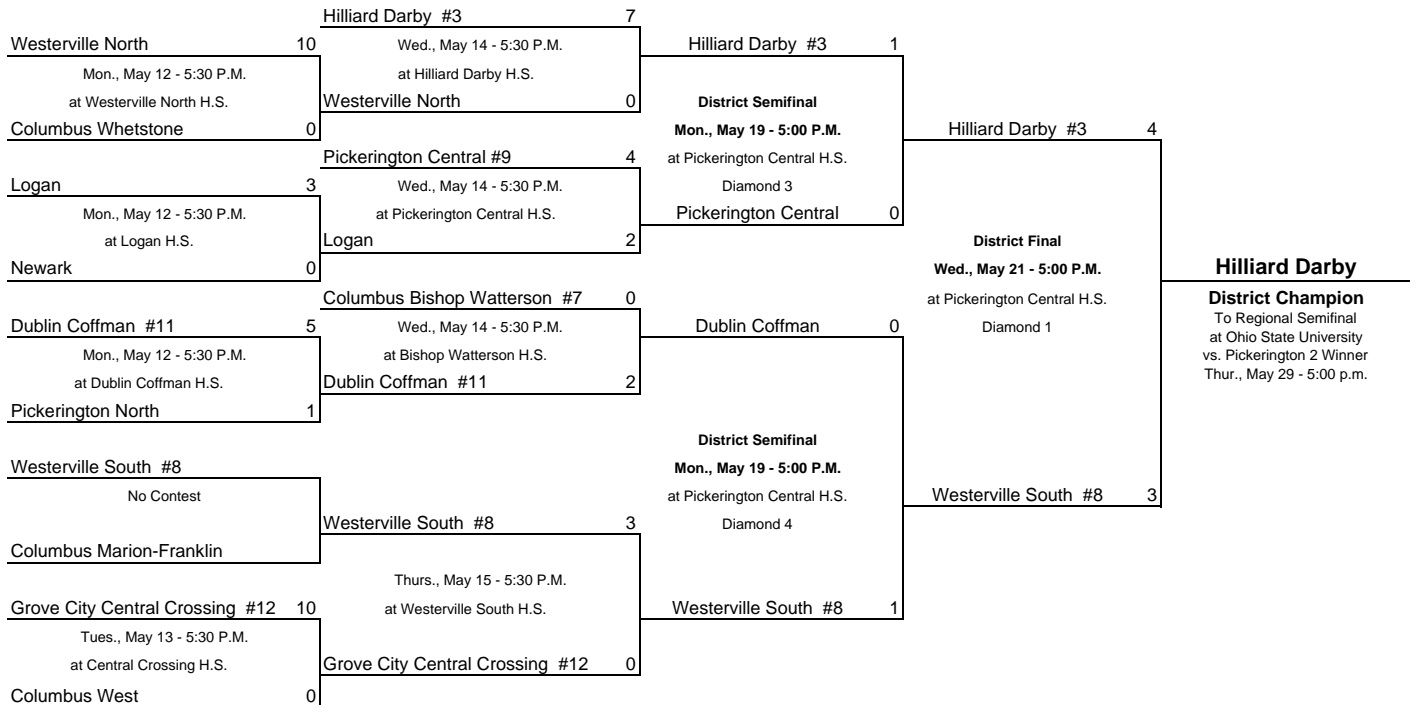

Lebanon
District Champion
To Regional Semifinal
at Ohio State University
vs. Pickerington 1 Winner
Wed., May 28 - 5:00 p.m.

Division I, Region 3 - Columbus Softball Continued

The Ohio State University, 2450 Fred Taylor Drive, Columbus 43210. Erika Hoon, Mgr., P: 614-292-6103
- indicates seed at sectional draw

Pickerington 2 District: Pickerington Central H.S., 300 Opportunity Way, Pickerington. Betsy Hoffman, Mgr., P: 614-830-2732.

Home team is the top team on the bracket and will host sectional games.

Grove City
District Champion
To Regional Semifinal
at Ohio State University
vs. Pickerington 3 Winner
Thur., May 29 - 5:00 p.m.

Pickerington 3 District: Pickerington Central H.S., 300 Opportunity Way, Pickerington. Betsy Hoffman, Mgr., P: 614-830-2732.

Home team is the top team on the bracket and will host sectional games.

Hilliard Darby
District Champion
To Regional Semifinal
at Ohio State University
vs. Pickerington 2 Winner
Thur., May 29 - 5:00 p.m.