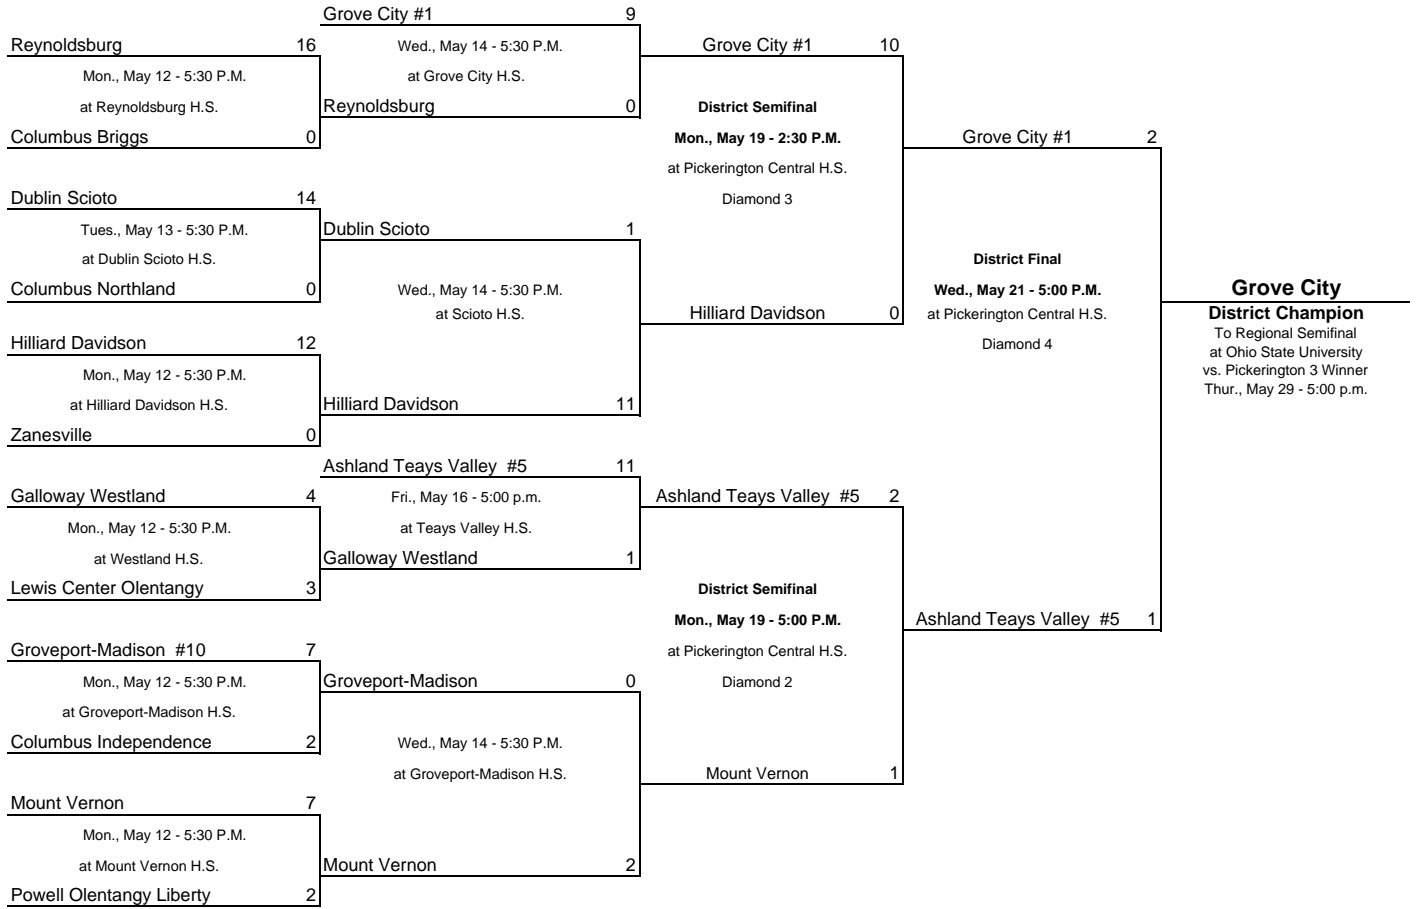

Division I, Region 3 - Columbus Softball Continued

The Ohio State University, 2450 Fred Taylor Drive, Columbus 43210. Erika Hoon, Mgr., P: 614-292-6103
- indicates seed at sectional draw

Pickerington 2 District: Pickerington Central H.S., 300 Opportunity Way, Pickerington. Betsy Hoffman, Mgr., P: 614-830-2732.

Home team is the top team on the bracket and will host sectional games.

Grove City
District Champion
To Regional Semifinal
at Ohio State University
vs. Pickerington 3 Winner
Thur., May 29 - 5:00 p.m.

Pickerington 3 District: Pickerington Central H.S., 300 Opportunity Way, Pickerington. Betsy Hoffman, Mgr., P: 614-830-2732.

Home team is the top team on the bracket and will host sectional games.