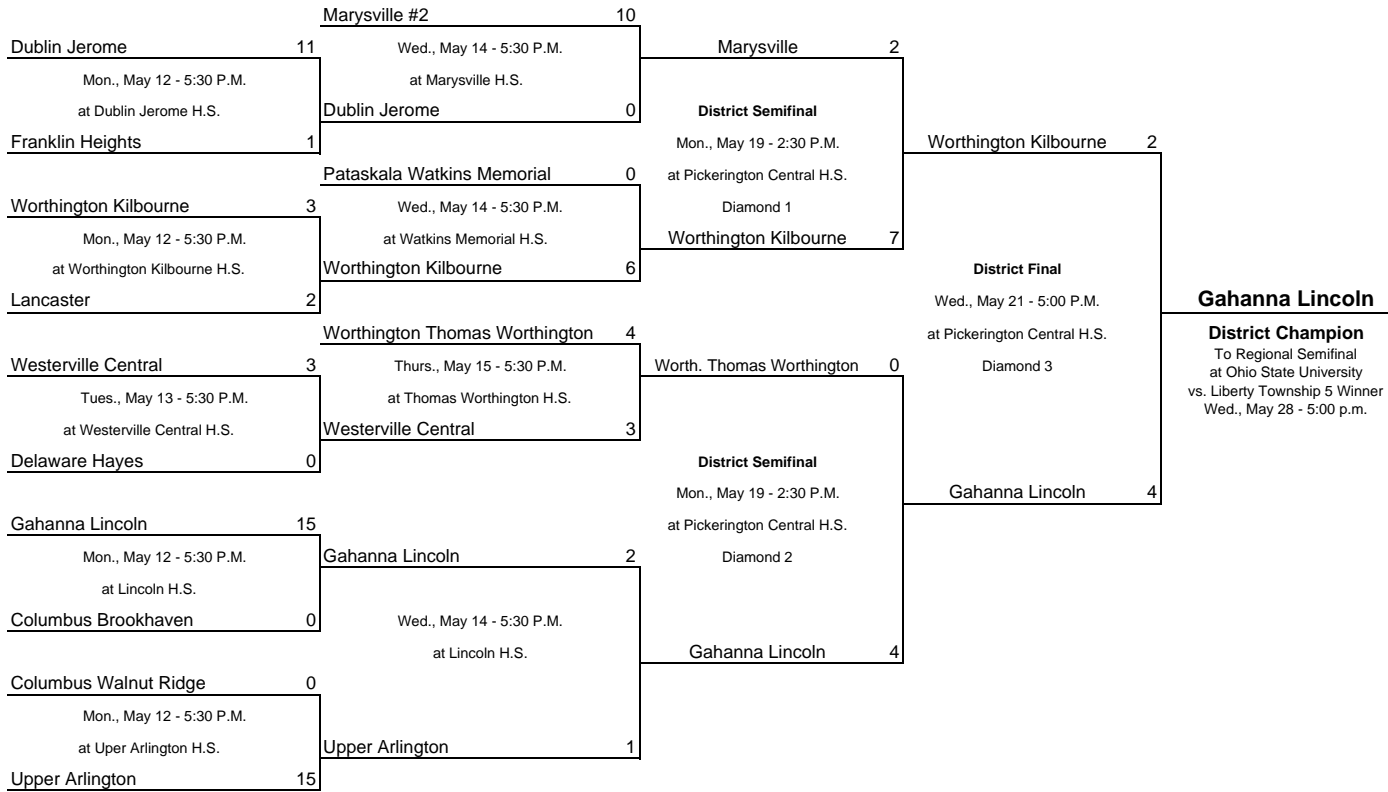

2008 OHSAA Sectional/District Softball Tournament Brackets Division I, Region 3 - Columbus

The Ohio State University, 2450 Fred Taylor Drive, Columbus 43210. Erika Hoon, Mgr., P: 614-292-6103
- indicates seed at sectional draw

Pickerington 1 District: Pickerington Central H.S., 300 Opportunity Way, Pickerington. Betsy Hoffman, Mgr., P: 614-830-2732.

Home team is the top team on the bracket and will host games

Gahanna Lincoln
District Champion
To Regional Semifinal
at Ohio State University
vs. Liberty Township 5 Winner
Wed., May 28 - 5:00 p.m.

Lebanon
District Champion
To Regional Semifinal
at Ohio State University
vs. Pickerington 1 Winner
Wed., May 28 - 5:00 p.m.

Division I, Region 3 - Columbus Softball Continued

The Ohio State University, 2450 Fred Taylor Drive, Columbus 43210. Erika Hoon, Mgr., P: 614-292-6103
- indicates seed at sectional draw