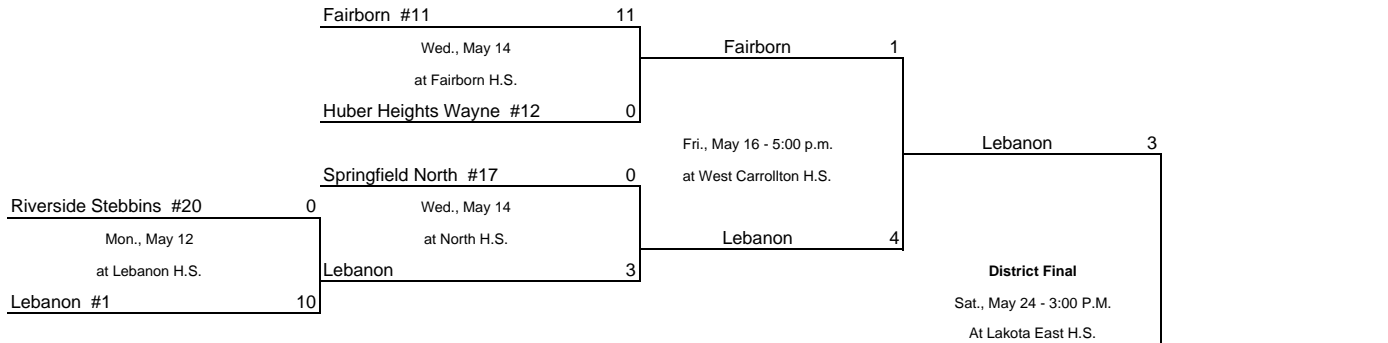

Cincinnati I Upper Sectional: Bill Stewart, Mgr., P: 513-942-2999