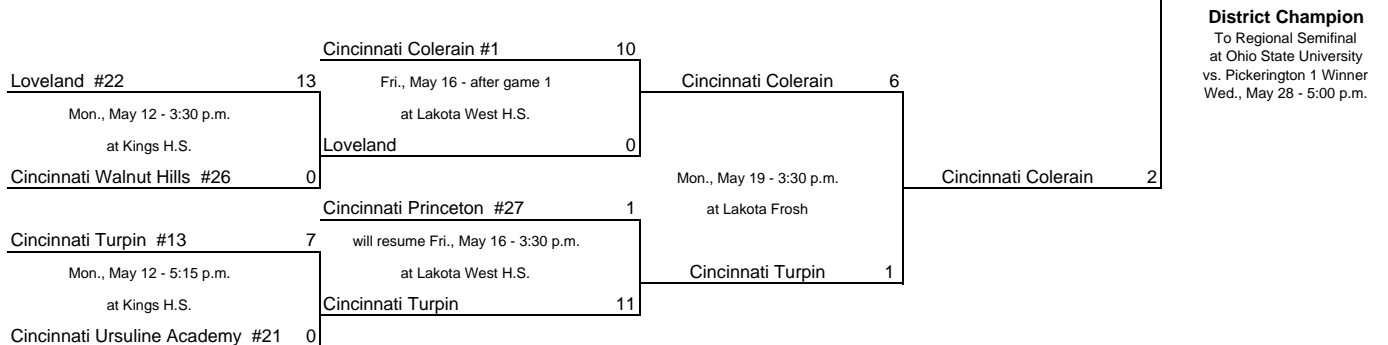

2008 OHSAA Sectional/District Softball Tournament Brackets Division I, Region 3 - Columbus

The Ohio State University, 2450 Fred Taylor Drive, Columbus 43210. Erika Hoon, Mgr., P: 614-292-6103
- indicates seed at sectional draw

Pickerington 1 District: Pickerington Central H.S., 300 Opportunity Way, Pickerington. Betsy Hoffman, Mgr., P: 614-830-2732.

Home team is the top team on the bracket and will host games

Gahanna Lincoln
District Champion
To Regional Semifinal
at Ohio State University
vs. Liberty Township 5 Winner
Wed., May 28 - 5:00 p.m.

Lebanon
District Champion
To Regional Semifinal
at Ohio State University
vs. Pickerington 1 Winner
Wed., May 28 - 5:00 p.m.

Division I, Region 3 - Columbus Softball Continued

The Ohio State University, 2450 Fred Taylor Drive, Columbus 43210. Erika Hoon, Mgr., P: 614-292-6103
- indicates seed at sectional draw