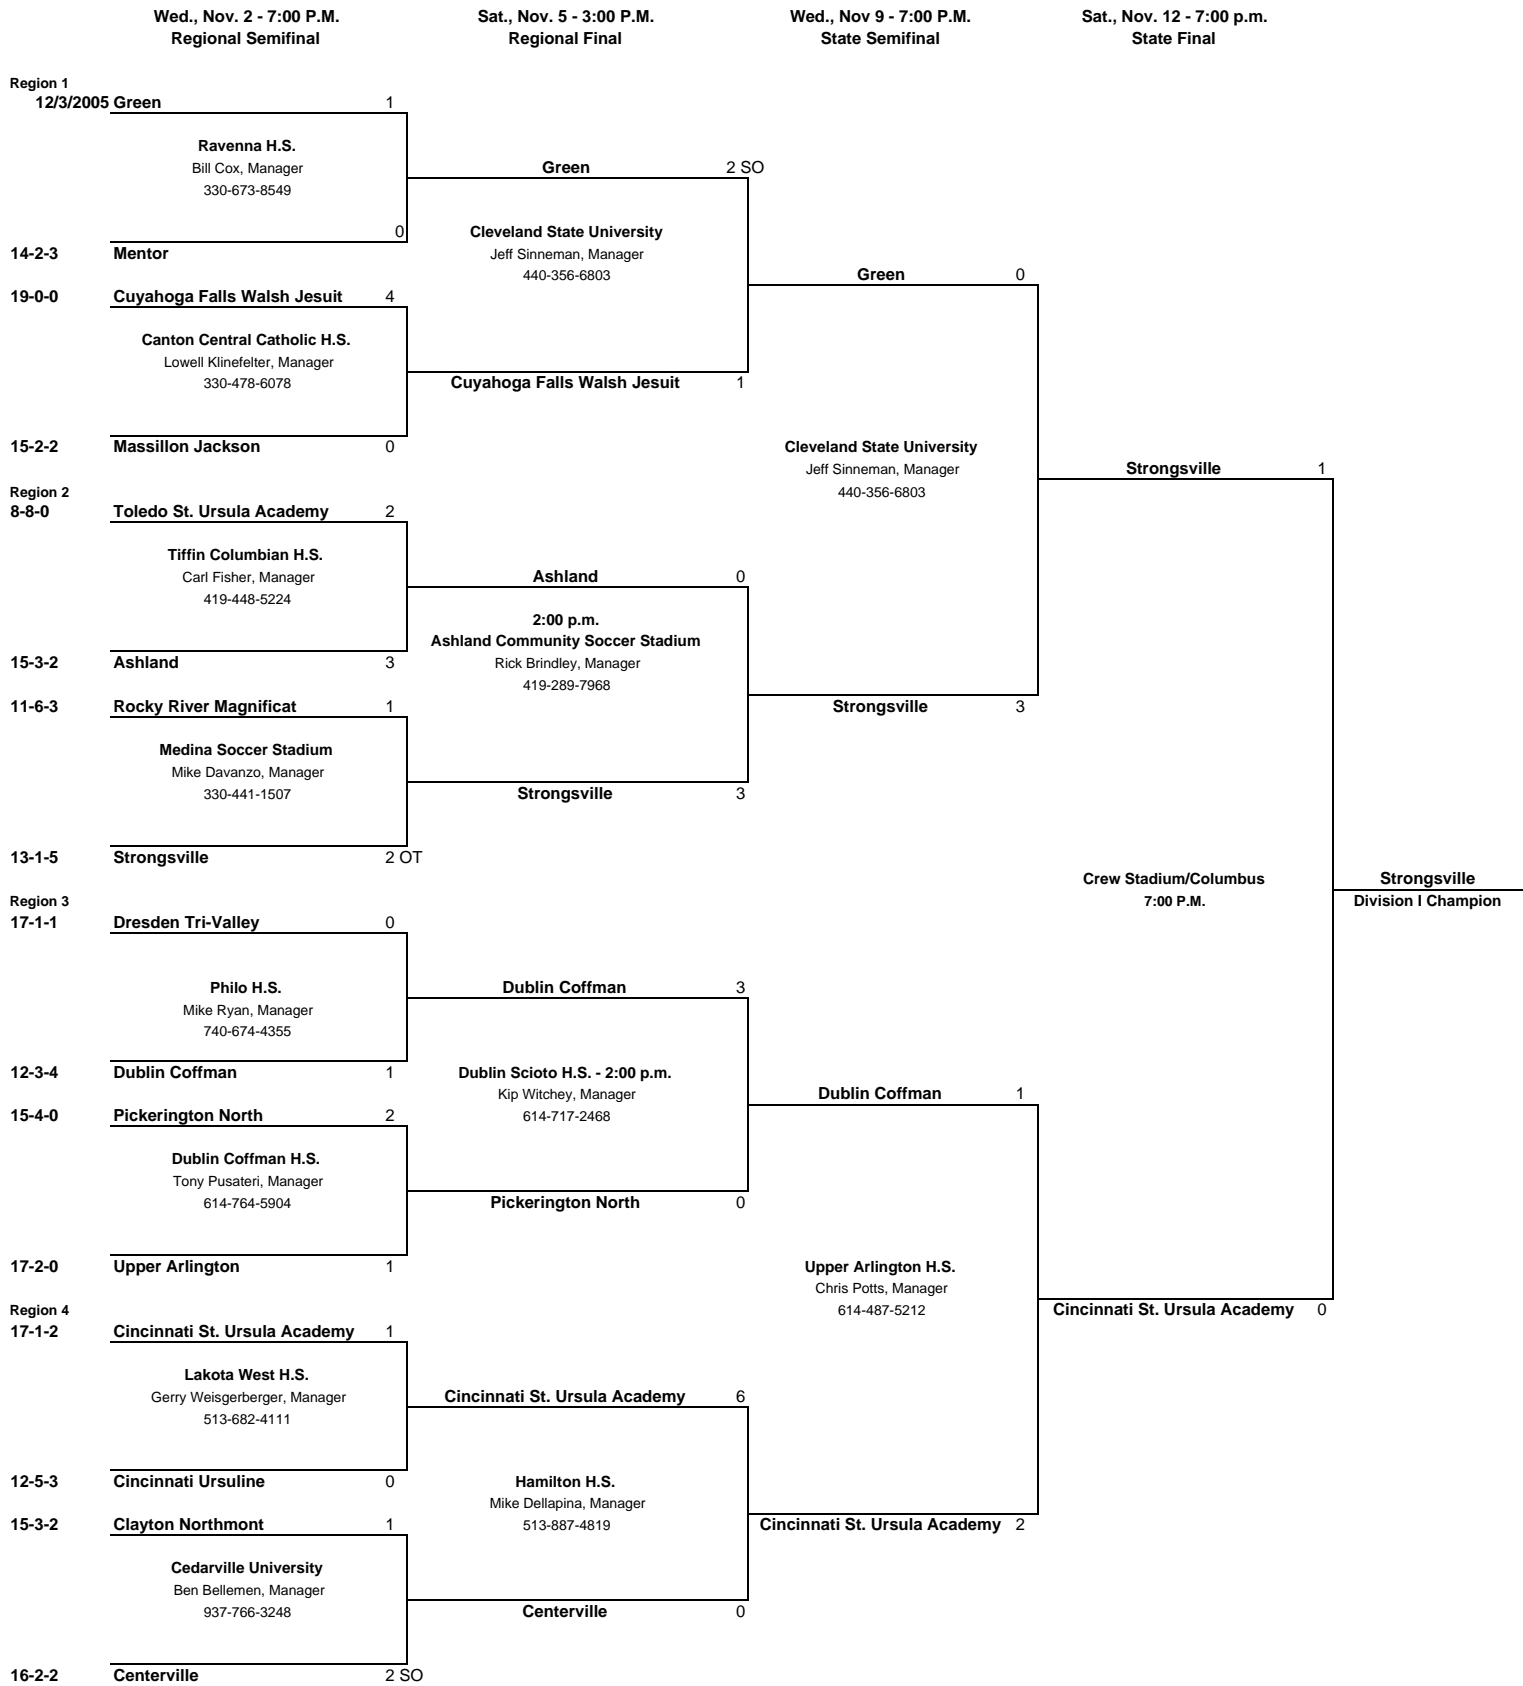

**2005 SOCCER TOURNAMENT - GIRLS DIVISION I**

**PLEASE NOTE:** Top team on the bracket is the home team.  
Teams may not play on their home site  
Sites are subject to change as needed