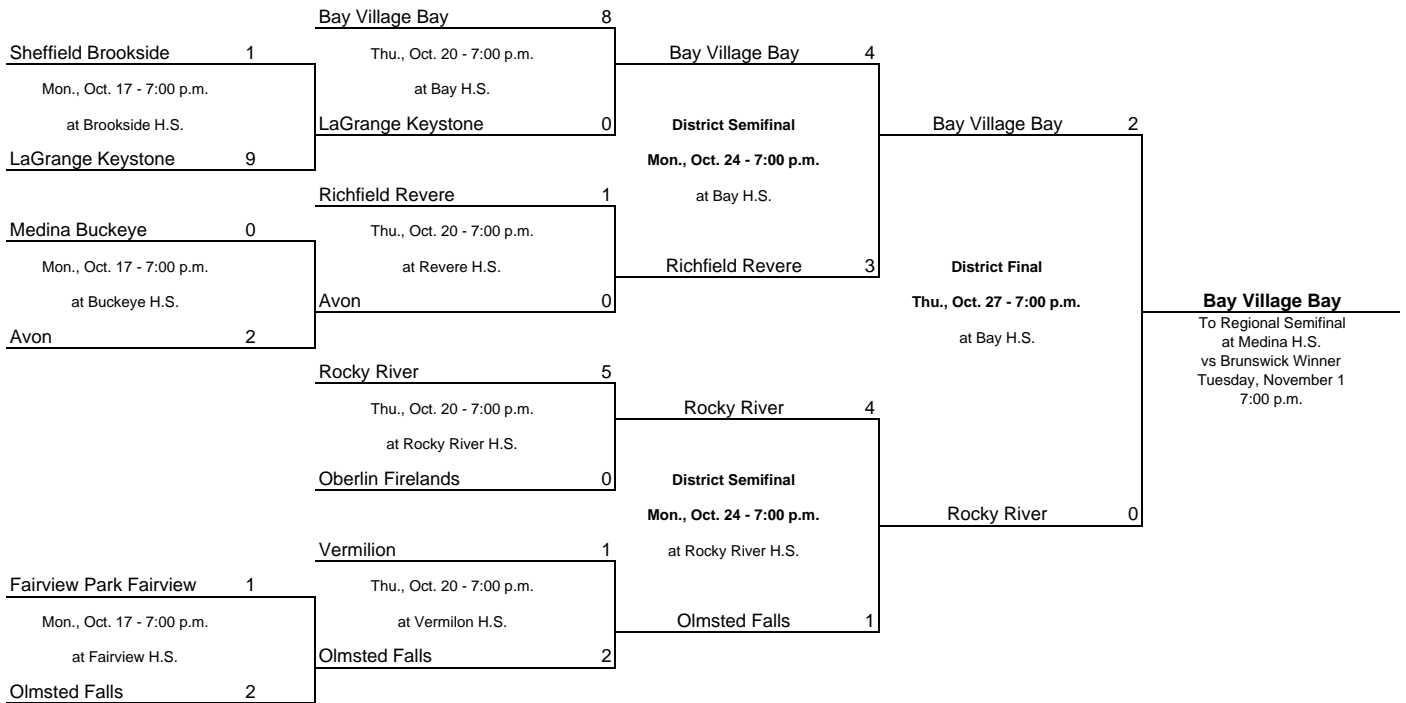

Rocky River: games played at home team field

Jeff Sinnema, Mgr., B: 440-356-6801; F: 440-356-6760.