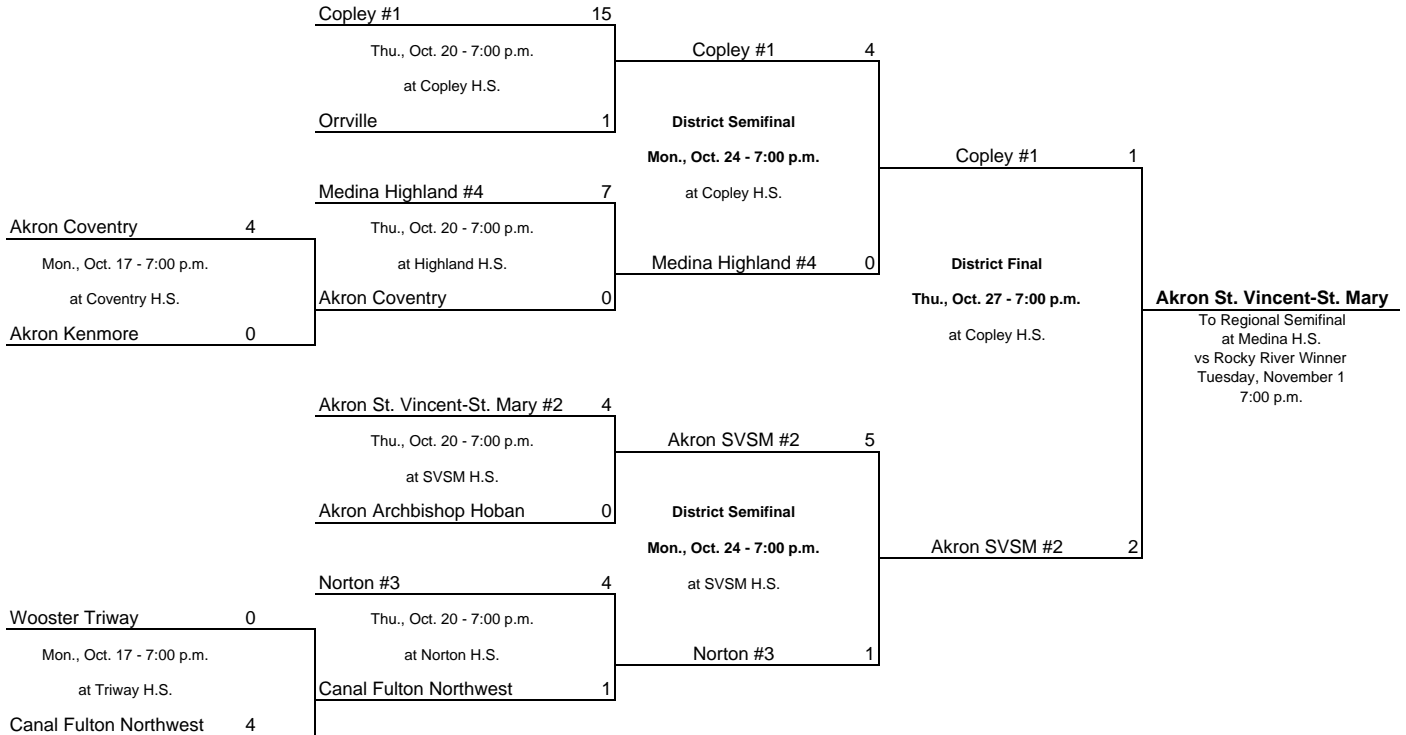

OHSAA 2005 SOCCER TOURNAMENT - BOYS DIVISION II

Region 6 - District Tournament Bracket

Home Team is Top Team on Bracket # - indicates sectional seed Times are subject to change.

Brunswick District: games played at home team field

Judy Kirsch, Mgr., P: 330-725-4202.