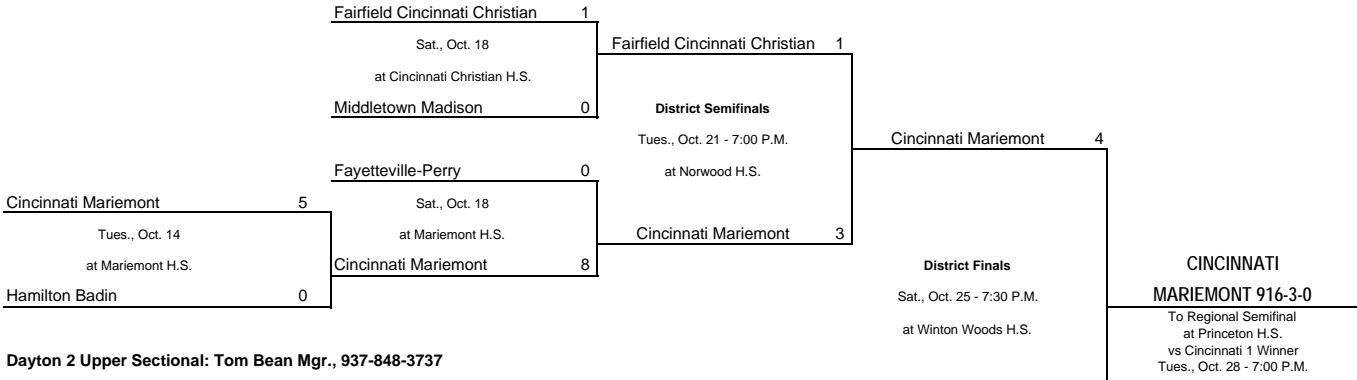

OHSAA 2008 SOCCER TOURNAMENT - BOYS DIVISION III

Region 12 - District Tournament Bracket

Home Team is Top Team on Bracket # - indicates sectional seed Times are subject to change.

Springboro 2 District: games played at home team field

Springboro 1 District: games played at home team field

Jim Sherard, Mgr., P: 513-942-3255

Dayton 1 Upper Sectional: Tom Bean Mgr., 937-848-3737

Pittsburg Franklin Monroe 0		Sat., Oct. 18		New Lebanon Dixie 0	
at Franklin Monroe H.S.		New Lebanon Dixie 1		District Semifinals	
New Lebanon Dixie 2	Tues., Oct. 14	at Dixie H.S.		Tues., Oct. 21	
Troy Christian 1		at Preble Shawnee H.S.		Camden Preble Shawnee 0	
Camden Preble Shawnee 5		SO		District Finals	
Brookville 10		Sat., Oct. 18		Sat., Oct. 25 - 5:00 P.M.	
at Brookville H.S.		Camden Preble Shawnee 1		at Springboro H.S.	
Dayton Stivers 1		Brookville 4		Cincinnati Summit COUNTRY DAY (17-1-1)	
				To Regional Semifinal at Hamilton H.S. vs Springboro 2 Winner Tues., Oct. 28 7:00 P.M.	

Cincinnati 1 Upper Sectional: Gene Bishop Mgr., 513-225-5334

Cincinnati Summit Country Day 8		Sat., Oct. 18		Cincinnati Summit Country Day 3	
at Summit Country Day H.S.		St. Bernard-Elmwood Place 1		District Semifinals	
St. Bernard-Elmwood Place 2	Tues., Oct. 14	at St. Bernard H.S.		Tues., Oct. 21 - 7:00 P.M.	
Georgetown 1		at Mariemont H.S.		Cincinnati Summit Country Day 15	
Ripley-Union-Lewis-Huntington 0		Sat., Oct. 18		District Semifinals	
at Ripley H.S.		Reading 0		Tues., Oct. 21 - 7:00 P.M.	
Reading 1	Tues., Oct. 14	at Reading H.S.		at Mariemont H.S.	
Cincinnati Clark Montessori 0		Reading 3		District Finals	
				Sat., Oct. 25 - 5:00 P.M.	
				at Springboro H.S.	

Division 3, Region 12 Continued

Home Team is Top Team on Bracket # - indicates sectional seed Times are subject to change.

Cincinnati #2 District: games played at home team field

Cincinnati 2 Lower Sectional: Gene Bishop Mgr., 513-225-5334