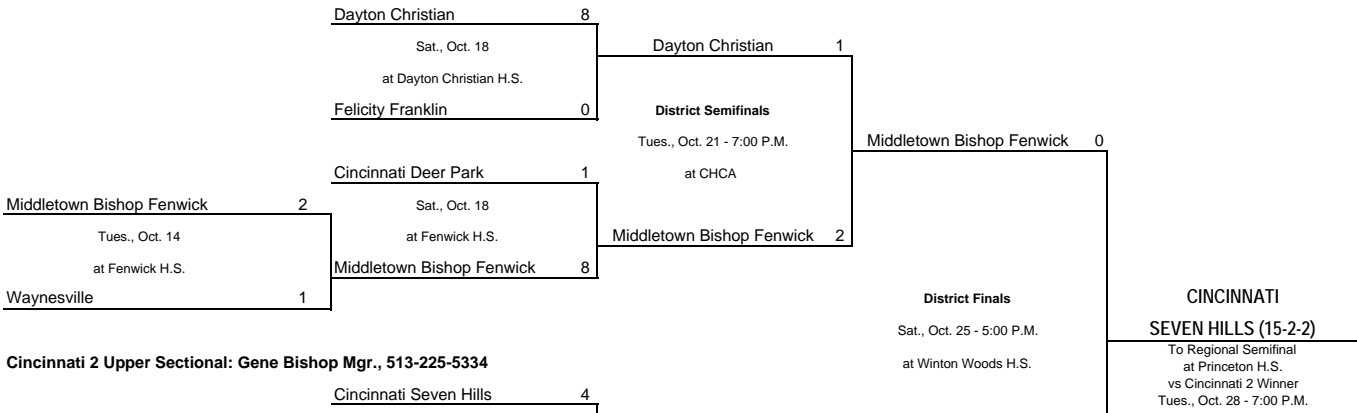

Cincinnati #1 District: games played at home team field

Cincinnati 1 Lower Sectional: Gene Bishop Mgr., 513-225-5334