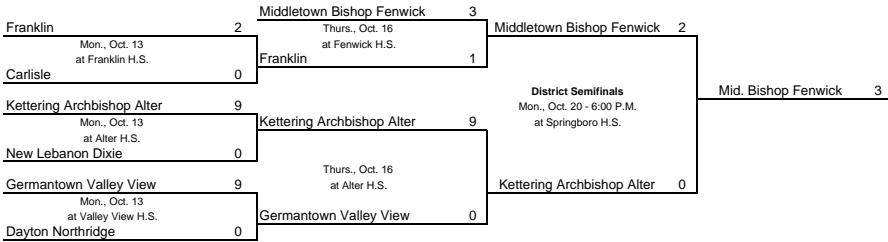

Middletown Bishop Fenwick (15-4-0)

Dayton 1 Upper Sectional: Matt Shomper, Mgr., P: 937-669-6364