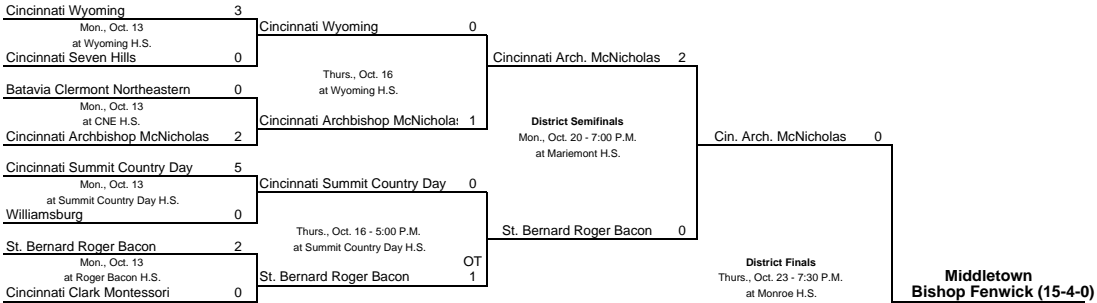

Cincinnati 2 Lower Sectional: Gene Bishop, Mgr., 513-225-5334