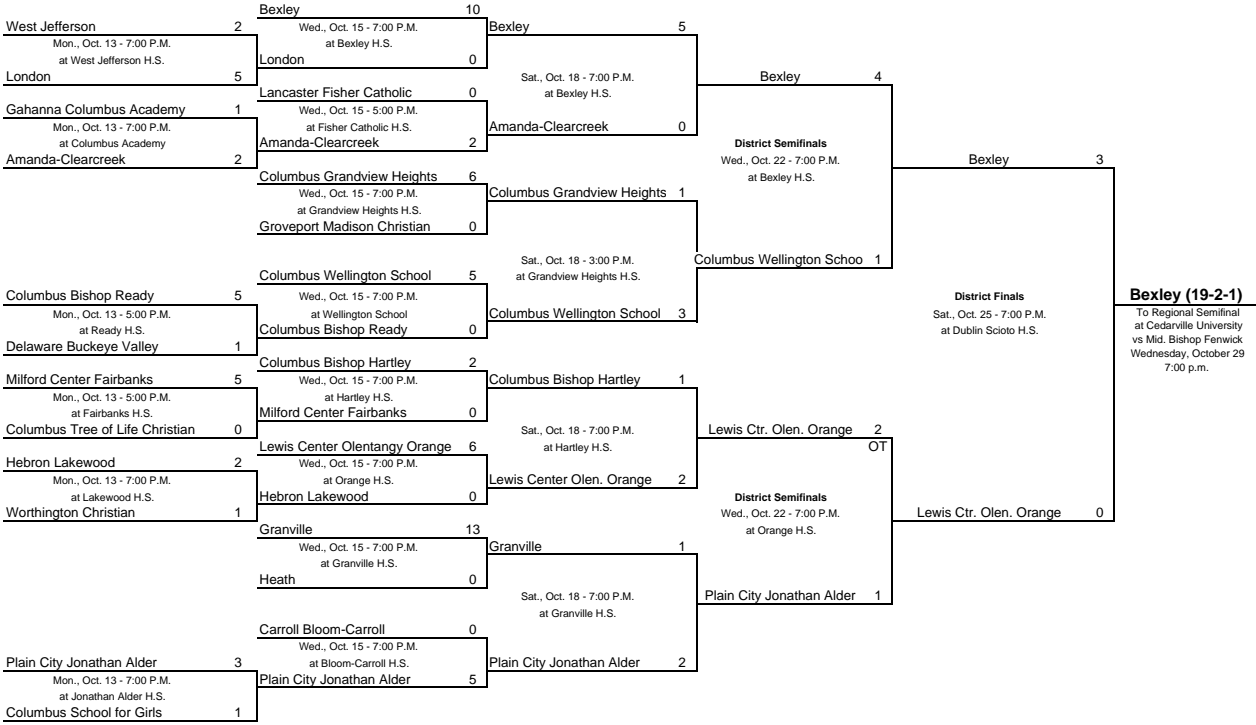

OHSAA 2008 SOCCER TOURNAMENT - GIRLS DIVISION II Region 7 - Tournament Bracket

Home Team is Top Team on Bracket # - indicates sectional seed Times are subject to change.

Central District: games played at home team field