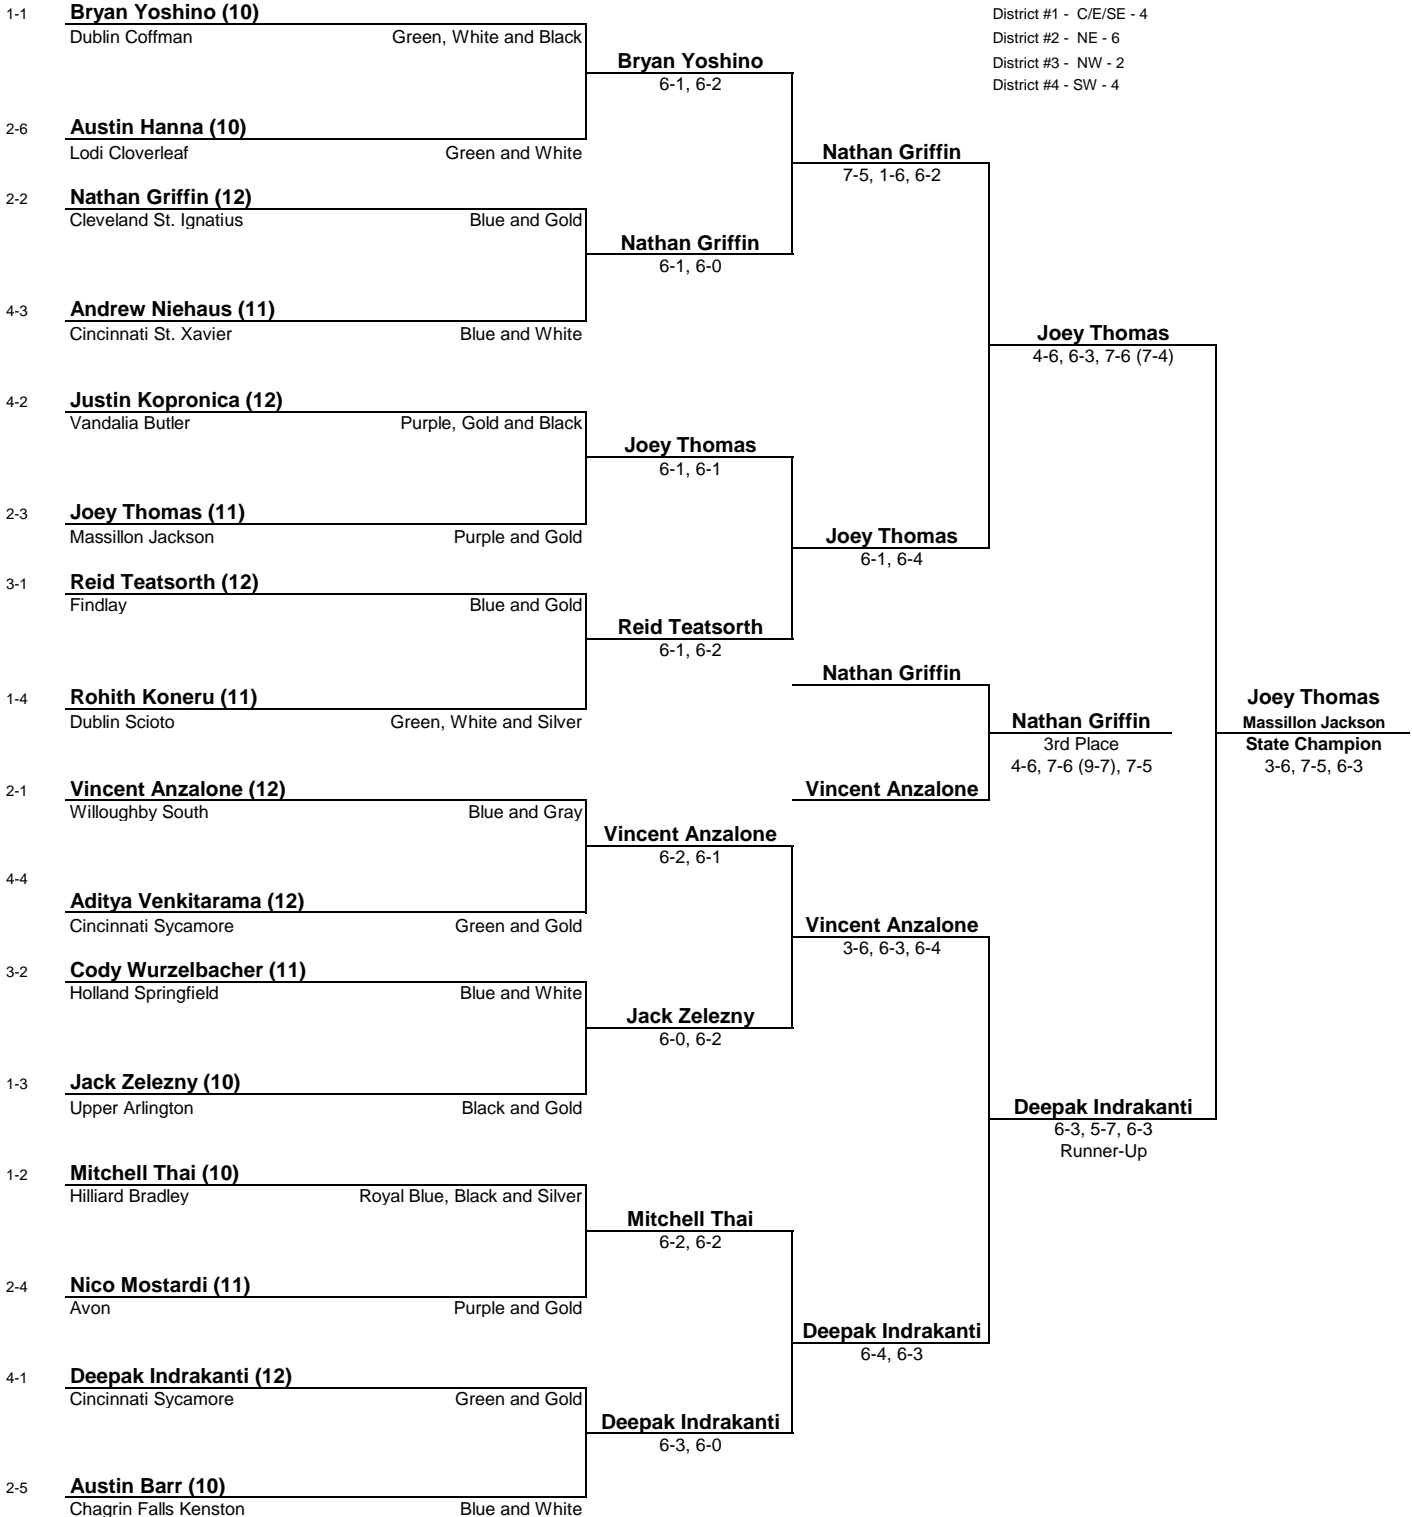

2015 OHSAA BOYS STATE TENNIS TOURNAMENT
DIVISION I SINGLES BRACKET MAY 29 & 30, 2015
The Ohio State University Varsity Outdoor Tennis Courts, 2491 Olentangy River Road, Columbus 43210
Rain Facility - Elysium Tennis Center, 7637 Commerce Pl., Plain City, 43064

Dst-Pl:

Code:

COACHES MEETING - A mandatory coaches meeting will be held at 8:00 a.m., Friday, May 29, in the Biggs Classroom located at the Woody Hayes Athletic Facility, 555 Irving Schottenstein Drive.

SCHEDULE OF PLAY - Play begins on May 29 at 9 a.m. with Division I singles players, followed by Division II singles players, followed by doubles teams.

PARKING INFORMATION AT OHIO STATE

Friday, May 29 - Complimentary Parking will be available at the gray lots around the baseball, softball and track facilities at Ohio State. You can enter this parking area off of Fred Taylor Drive.

Saturday, May 30 - Complimentary Parking will be available at the OSU Fawcett Center, 2400 Olentangy River Rd., Columbus, 43210. The OSU Fawcett Center is located across the street from the OSU tennis courts. Please note that there will be high school graduations at the Schottenstein Center located near the tennis courts all day on Saturday. Please plan accordingly.

PARKING INFORMATION AT ELYSIUM TENNIS CENTER - 7637 Commerce Pl., Plain City, 43064

Limited parking for spectators will be available at Midwest Retail Services, Inc., 7670 Commerce Place and also at Distinctive Marble & Granite located at 7635 Commerce Place. Please enter these respective lots from the first parking entrance when you turn onto Commerce Place and please respect the parking spaces reserved for employees and customers. Do not remove barriers placed to reserve these spaces for business personnel. Also, please do not block any entrance (or exit) to the shipping and receiving areas of these businesses. Violators of the parking restrictions will be towed at the owner's expense.

Shuttles will not be provided to Elysium and it is recommended that fans carpool if possible if the tournament should be moved indoors to Elysium.

[Click here for a map of Elysium Tennis Center location.](#)