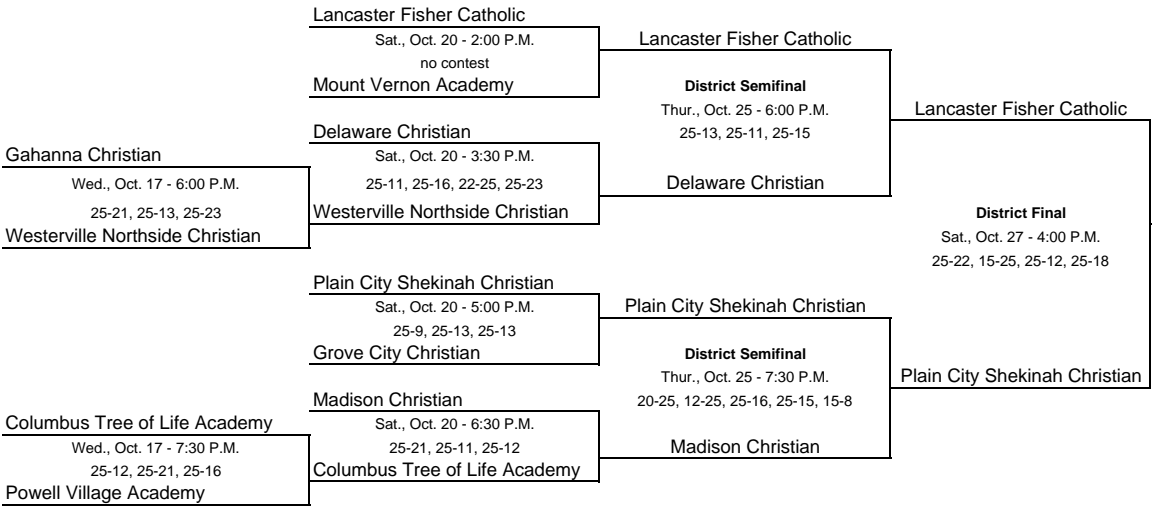

Meredith Hadley, Mgr., B: 614-410-4300

**Gahanna Sectional: Gahanna Lincoln High School., 140 S. Hamilton Rd, Gahanna 43230.**

Jeff Conklin, Mgr., B: 614-478-5518.

**Lancaster Fisher Catholic**

To Regional Semifinal  
at Vandalia Butler H.S.  
vs Jackson Center  
Thurs., Nov. 1 - 6:00 P.M.