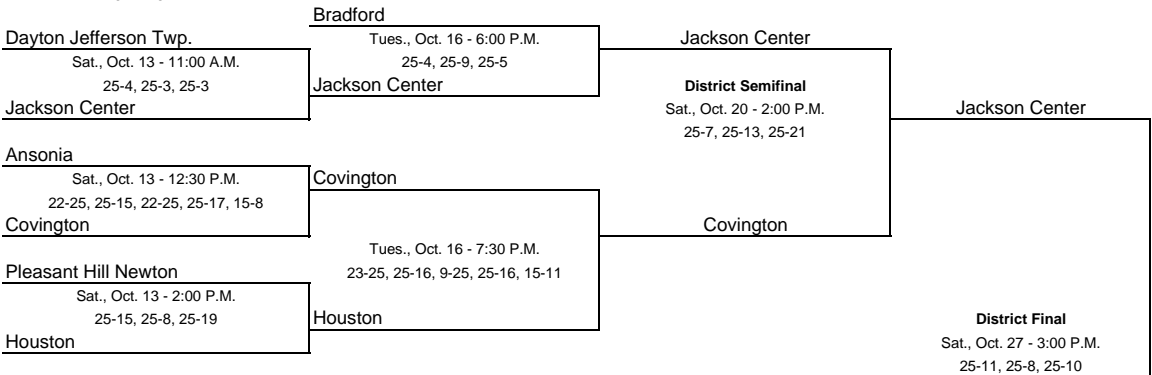

2007 VOLLEYBALL SECTIONAL/DISTRICT TOURNAMENT
Division IV - Region 16 - Vandalia

Springboro 1 District: Springboro H.S., 1675 S. Main St., Springboro 45066

Steve Castator, Mgr., B: 937-748-4110

Sidney Upper Sectional: Sidney H.S., 1215 Campbell Rd., Sidney 45365

John Wolfinger, Mgr., B: 937-492-5930

Jackson Center

To Regional Semifinal
at Vandalia Butler H.S.
vs Lancaster Fisher Catholic
Thurs., Nov. 1 - 6:00 P.M.